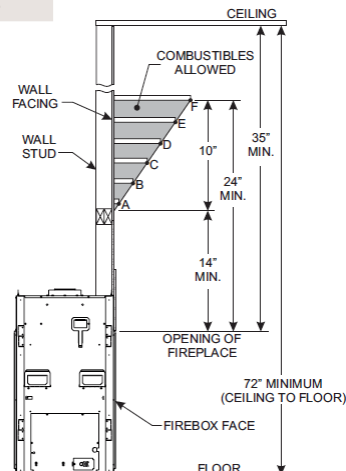

## ACTUAL DIMENSIONS

57 1/4" W x 49 1/2" H x 25 9/16" D

## TECHNICAL INFORMATION

- Maximum heat output:
  - 60,500 BTUs (Nat), 55,000 BTUs (LP)
- Weight: 397 lb.
- Clearances
  - Back: N/A
  - Side Wall: 3"
  - Floor: 0"
  - Top of Unit: 24"
  - Top Framing Edge: 0"
- Type of Gas: LP or Natural
- Iron Pipe Size: 1/2-inch
- Ignition Systems: Multi-Function
- Vent Size: 5 x 8-inch Top Vent Only (12-inch rise before horizontal)

## Clearance to Combustibles (in inches)

	Distance from Wall Facing	Distance from Top of Opening
A	2	14
B	4	15 5/8
C	6	17 5/16
D	8	19
E	10	20 5/8
F	12	24

## Framing Dimensions (in inches)

	Unit Only	With Outdoor Kit
A1	59	59
A2	59	62
B	57 3/4	58
C	23 1/2	25 1/2

Floor Install

Empire is committed to continuous product improvement; specifications are subject to change without notice. Dimensions in this brochure are approximate; read and follow the framing dimensions in the owners manual supplied with your Empire product. Flame size, shape, and color will vary from photos. Our mantels feature natural veneers and hand-rubbed finishes – wood grain and color will vary. Adjust light levels and use "natural light" incandescent bulbs to enhance the dramatic look for your wooden mantel.