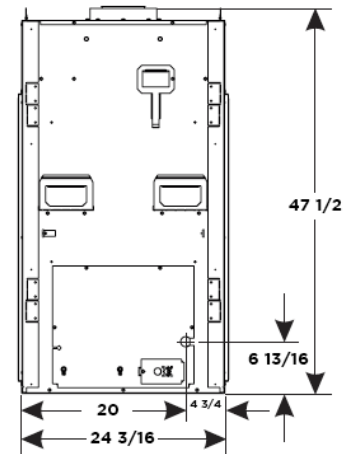

DVCT40CSP

Clearance to Combustibles (in inches)

	Distance from Wall Facing	Distance from Top of Opening
A	2	14
B	4	15 5/8
C	6	17 5/16
D	8	19
E	10	20 5/8
F	12	24

Framing Dimensions (in inches)

	Unit Only	With Outdoor Kit
A1	59	59
A2	59	62
B	57 3/4	58
C	23 1/2	25 1/2

Empire is committed to continuous product improvement; specifications are subject to change without notice. Dimensions in this brochure are approximate; read and follow the framing dimensions in the owners manual supplied with your Empire product. Flame size, shape, and color will vary from photos. Our mantels feature natural veneers and hand-rubbed finishes – wood grain and color will vary. Adjust light levels and use "natural light" incandescent bulbs to enhance the dramatic look for your wooden mantel.

Member of the following industry associations:

This appliance is design-certified to the ANSI standard by:

SINCE 1932

Empire Comfort Systems Inc.
918 Freeburg Ave.
Belleville, IL 62220-2623
info@empirecomfort.com
04/20