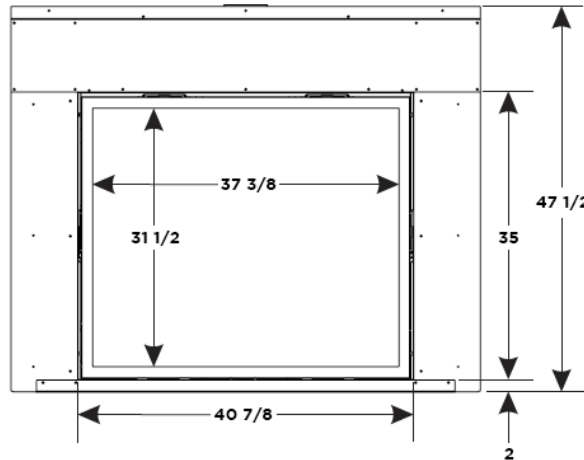

DVCT40CSP

Clearance to Combustibles (in inches)

	Distance from Wall Facing	Distance from Top of Opening
A	2	14
B	4	15 5/8
C	6	17 5/16
D	8	19
E	10	20 5/8
F	12	24

Framing Dimensions (in inches)

	Unit Only	With Outdoor Kit
A1	59	59
A2	59	62
B	57 3/4	58
C	23 1/2	25 1/2

Empire is committed to continuous product improvement; specifications are subject to change without notice. Dimensions in this brochure are approximate; read and follow the framing dimensions in the owners manual supplied with your Empire product. Flame size, shape, and color will vary from photos. Our mantels feature natural veneers and hand-rubbed finishes – wood grain and color will vary. Adjust light levels and use "natural light" incandescent bulbs to enhance the dramatic look for your wooden mantel.

Member of the following industry associations:

This appliance is design-certified to the ANSI standard by:

SINCE 1932

Empire Comfort Systems Inc.
918 Freeburg Ave.
Belleville, IL 62220-2623
info@empirecomfort.com
04/20