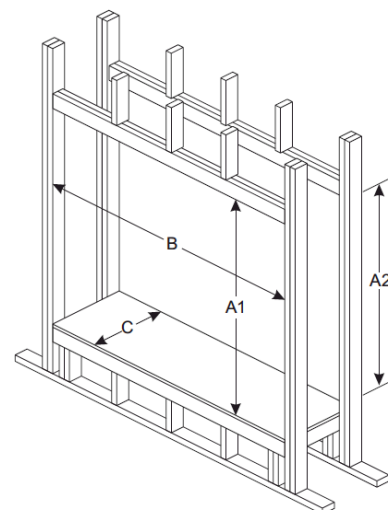

## Clearance to Combustibles (in inches)

	Distance from Wall Facing	Distance from Top of Opening
A	2	14
B	4	15 5/8
C	6	17 5/16
D	8	19
E	10	20 5/8
F	12	24

## Framing Dimensions (in inches)

	Unit Only	With Outdoor Kit
A1	59	59
A2	59	62
B	57 3/4	58
C	23 1/2	25 1/2

Floor Install

Empire is committed to continuous product improvement; specifications are subject to change without notice. Dimensions in this brochure are approximate; read and follow the framing dimensions in the owners manual supplied with your Empire product. Flame size, shape, and color will vary from photos. Our mantels feature natural veneers and hand-rubbed finishes – wood grain and color will vary. Adjust light levels and use "natural light" incandescent bulbs to enhance the dramatic look for your wooden mantel.