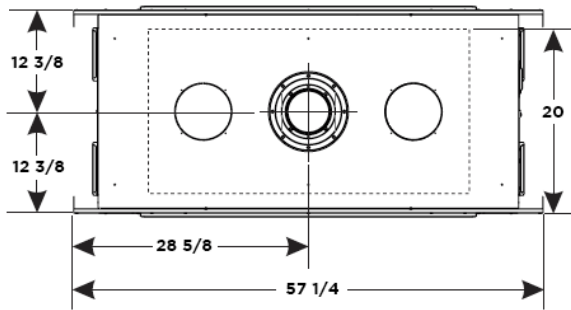

DVCT40CSP

Clearance to Combustibles (in inches)

	Distance from Wall Facing	Distance from Top of Opening
A	2	14
B	4	15 5/8
C	6	17 5/16
D	8	19
E	10	20 5/8
F	12	24

Framing Dimensions (in inches)

	Unit Only	With Outdoor Kit
A1	59	59
A2	59	62
B	57 3/4	58
C	23 1/2	25 1/2

Empire is committed to continuous product improvement; specifications are subject to change without notice. Dimensions in this brochure are approximate; read and follow the framing dimensions in the owners manual supplied with your Empire product. Flame size, shape, and color will vary from photos. Our mantels feature natural veneers and hand-rubbed finishes – wood grain and color will vary. Adjust light levels and use "natural light" incandescent bulbs to enhance the dramatic look for your wooden mantel.

Member of the following industry associations:

This appliance is design-certified to the ANSI standard by:

SINCE 1932

Empire Comfort Systems Inc.
918 Freeburg Ave.
Belleville, IL 62220-2623
info@empirecomfort.com
04/20