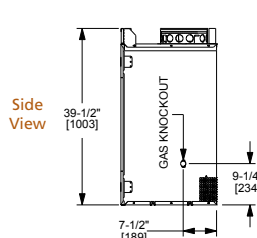

Specifications

Model	Front Width		Back Width		Height		Depth		Glass Size
	Unit	Framing	Unit	Framing	Unit	Framing	Unit	Framing	
Villawood-36"	41"	42"	23-3/4"	42"	39-1/2"	39-3/4"	21-3/8"	21-1/2"	36" x 20-7/8"
Villawood-42"	47"	48"	29-3/4"	48"	39-1/2"	39-3/4"	21-3/8"	21-1/2"	42" x 20-7/8"

Drawings below represent the 36" and 42" combined.

SIZE	A	B	C	D
Villawood-36"	23-3/4" [603]	41" [1041]	11-7/8" [302]	36" [914]
Villawood-42"	29-3/4" [756]	47" [1194]	14-7/8" [378]	42" [1067]

Villawood Features

- 36" or 42" viewing area
- Villawood 36": 62,000 BTU/Hour Input (with optional natural gas logs)
  Villawood 42": 69,000 BTU/Hour Input (with optional natural gas logs)
- Weather-resistant log grate
- Stainless steel safety screen
- Choose from traditional or herringbone brick interiors

Optional Features

- Bi-fold glass doors—Stainless steel
- Outdoor Fireside Realwood gas log set
- Outdoor hearth kit