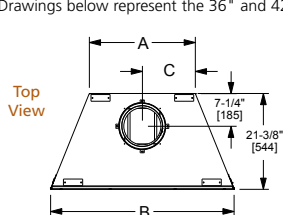

Specifications

Model	Front Width		Back Width		Height		Depth		Glass Size
	Unit	Framing	Unit	Framing	Unit	Framing	Unit	Framing	
Villawood-36"	41"	42"	23-3/4"	42"	39-1/2"	39-3/4"	21-3/8"	21-1/2"	36" x 20-7/8"
Villawood-42"	47"	48"	29-3/4"	48"	39-1/2"	39-3/4"	21-3/8"	21-1/2"	42" x 20-7/8"

Drawings below represent the 36" and 42" combined.

SIZE	A	B	C	D
Villawood-36"	23-3/4" [603]	41" [1041]	11-7/8" [302]	36" [914]
Villawood-42"	29-3/4" [756]	47" [1194]	14-7/8" [378]	42" [1067]

Villawood Features

- 36" or 42" viewing area
- Villawood 36": 62,000 BTU/Hour Input (with optional natural gas logs)
  Villawood 42": 69,000 BTU/Hour Input (with optional natural gas logs)
- Weather-resistant log grate
- Stainless steel safety screen
- Choose from traditional or herringbone brick interiors

Optional Features

- Bi-fold glass doors—Stainless steel
- Outdoor Fireside Realwood gas log set
- Outdoor hearth kit