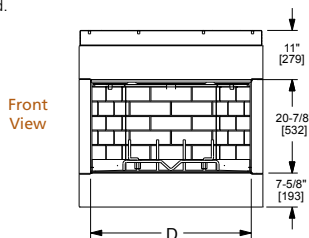

Specifications

Model	Front Width		Back Width		Height		Depth		Glass Size
	Unit	Framing	Unit	Framing	Unit	Framing	Unit	Framing	
Villawood-36"	41"	42"	23-3/4"	42"	39-1/2"	39-3/4"	21-3/8"	21-1/2"	36" x 20-7/8"
Villawood-42"	47"	48"	29-3/4"	48"	39-1/2"	39-3/4"	21-3/8"	21-1/2"	42" x 20-7/8"

Drawings below represent the 36" and 42" combined.

SIZE	A	B	C	D
Villawood-36"	23-3/4" [603]	41" [1041]	11-7/8" [302]	36" [914]
Villawood-42"	29-3/4" [756]	47" [1194]	14-7/8" [378]	42" [1067]

Villawood Features

- 36" or 42" viewing area
- Villawood 36": 62,000 BTU/Hour Input (with optional natural gas logs)
  Villawood 42": 69,000 BTU/Hour Input (with optional natural gas logs)
- Weather-resistant log grate
- Stainless steel safety screen
- Choose from traditional or herringbone brick interiors

Optional Features

- Bi-fold glass doors—Stainless steel
- Outdoor Fireside Realwood gas log set
- Outdoor hearth kit