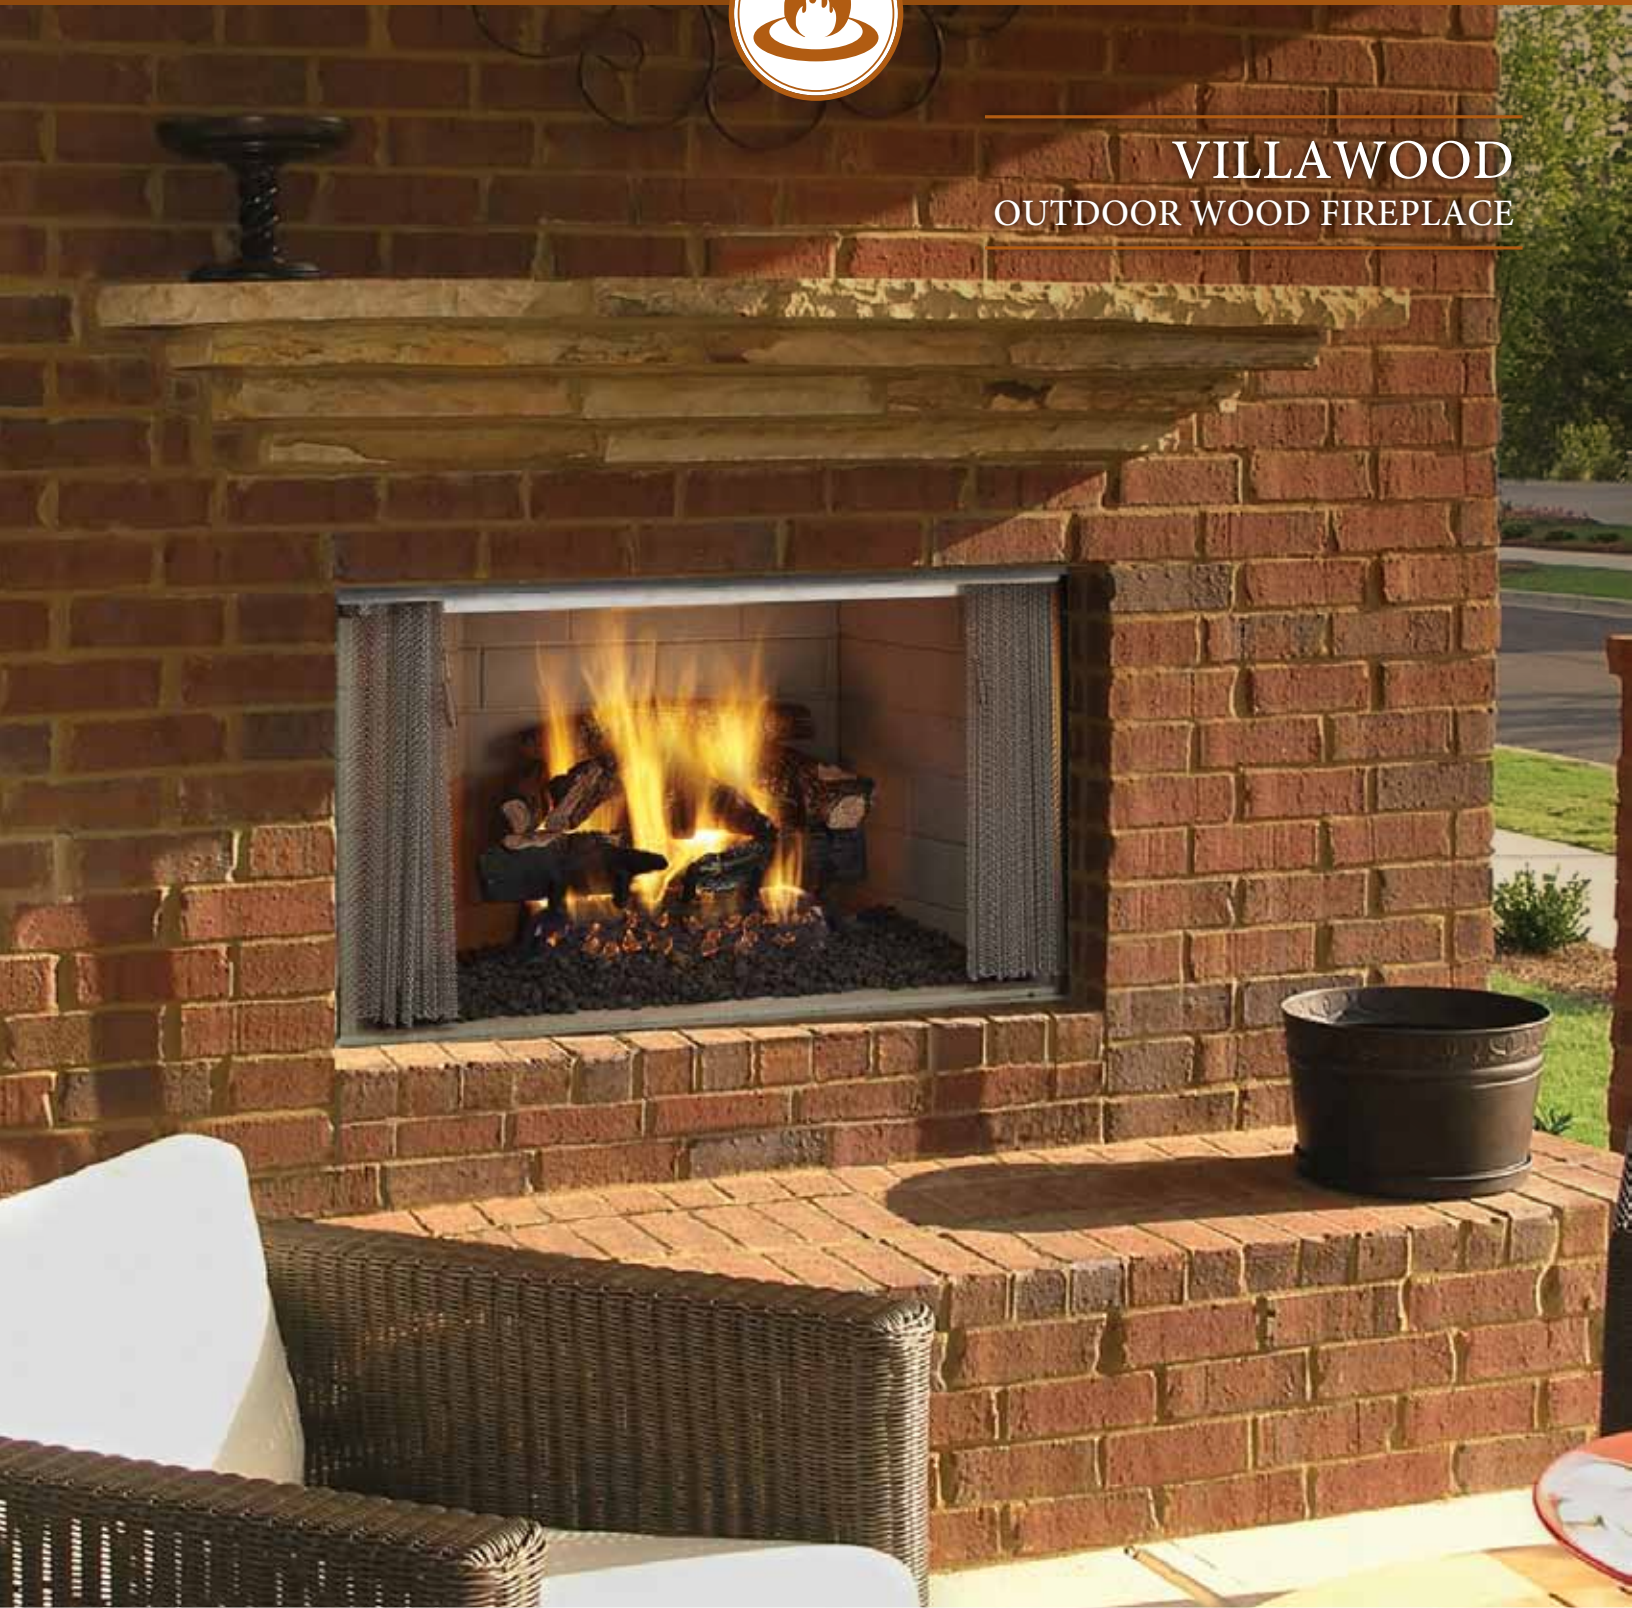

VILLAWOOD  
OUTDOOR WOOD FIREPLACE

## A VERSATILE OUTDOOR LOOK

Enhance any outdoor space with the versatility of the Villawood. Offering a visible stainless steel surround, the Villawood perfectly complements a stainless outdoor kitchen or contemporary living space. The Villawood also features a finished to the edge installation offering a clean, traditional look and feel. With two size options available in 36" and 42" along with traditional or herringbone refractory options, the Villawood will fit and highlight any space.

Cover & Left: Villawood shown with standard stainless steel mesh, traditional refractory and fireside realwood gas logs with outdoor hearth kit.