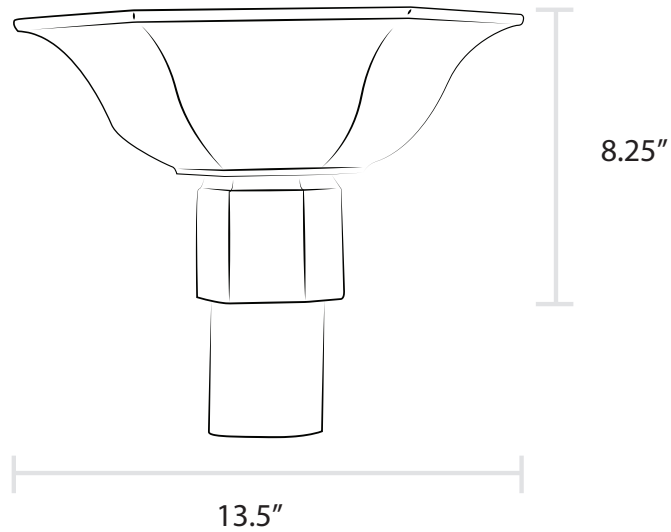

The Maui

Product Overview:

- Aluminum or steel posts sold separately
- Cast aluminum construction
- Natural gas or liquid propane
- Available with optional on/off knob for ease of gas control*
- Standard open flame
- Lava Rock included
- CSA approved valve

Installation Options:

- Post mount fits standard 3" outside diameter post

Illumination Options:

Open Flame Gas

Finish Options:

- Available in all finishes

* Additional charges may apply