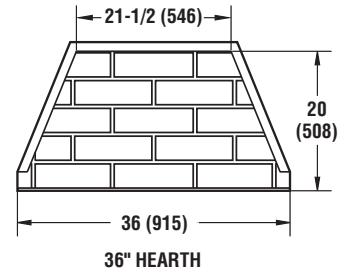

WRE4536 SERIES

OUTDOOR WOOD-BURNING FIREPLACES

Framing Dimensions

Parallel Framing Dimensions

	A	B	C
36" Models	67-1/8 (1705)	45-5/8 (1159)	28-1/4 (718)

Corner Framing Dimensions

Inches (millimeters)

Top View

36" HEARTH

Fireplace Dimensions

Front View

Side View