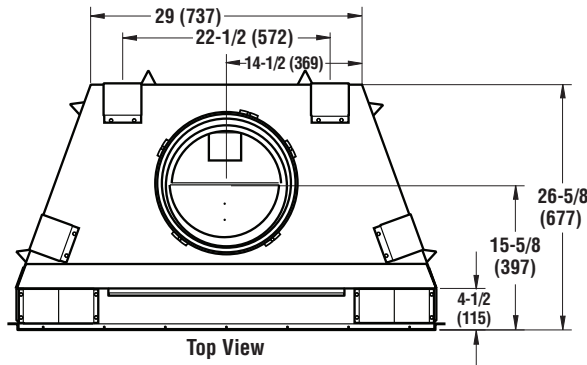

WRE4536 SERIES

OUTDOOR WOOD-BURNING FIREPLACES

Framing Dimensions

Parallel Framing Dimensions

	A	B	C
36" Models	67-1/8 (1705)	45-5/8 (1159)	28-1/4 (718)

Corner Framing Dimensions

Inches (millimeters)

Top View

36" HEARTH

Fireplace Dimensions

Front View

Side View