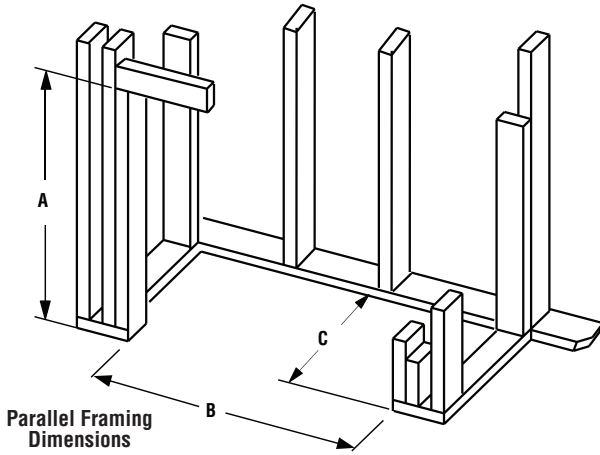

WRE4536 SERIES

OUTDOOR WOOD-BURNING FIREPLACES

Framing Dimensions

Parallel Framing Dimensions

	A	B	C
36" Models	67-1/8 (1705)	45-5/8 (1159)	28-1/4 (718)

Corner Framing Dimensions

Inches (millimeters)

Top View

36" HEARTH

Fireplace Dimensions

Front View

Side View