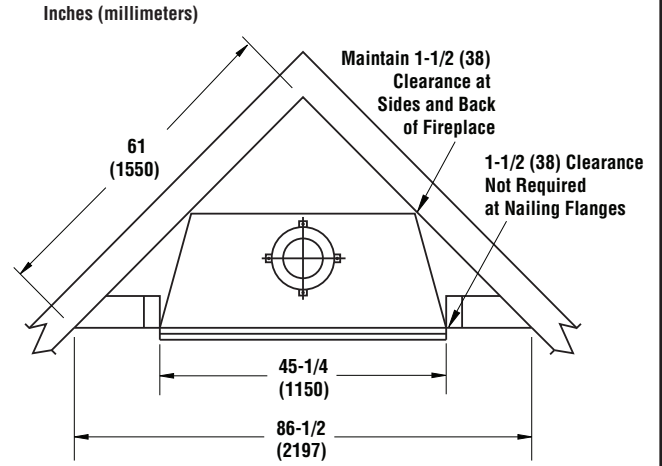

WRE4536 SERIES

OUTDOOR WOOD-BURNING FIREPLACES

Framing Dimensions

Parallel Framing Dimensions

	A	B	C
36" Models	67-1/8 (1705)	45-5/8 (1159)	28-1/4 (718)

Corner Framing Dimensions

Inches (millimeters)

Top View

36" HEARTH

Fireplace Dimensions

Front View

Side View