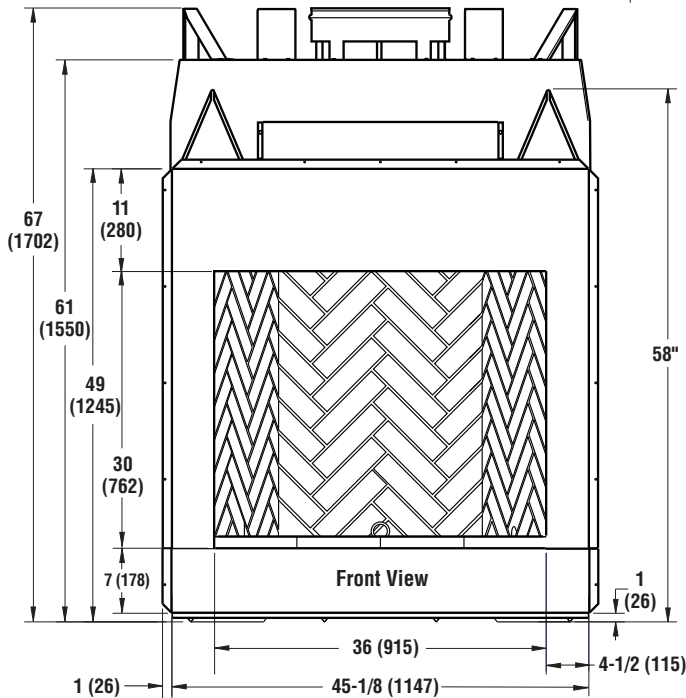

WRE4536 SERIES

OUTDOOR WOOD-BURNING FIREPLACES

Framing Dimensions

Parallel Framing Dimensions

	A	B	C
36" Models	67-1/8 (1705)	45-5/8 (1159)	28-1/4 (718)

Corner Framing Dimensions

Inches (millimeters)

Top View

36" HEARTH

Fireplace Dimensions

Front View

Side View