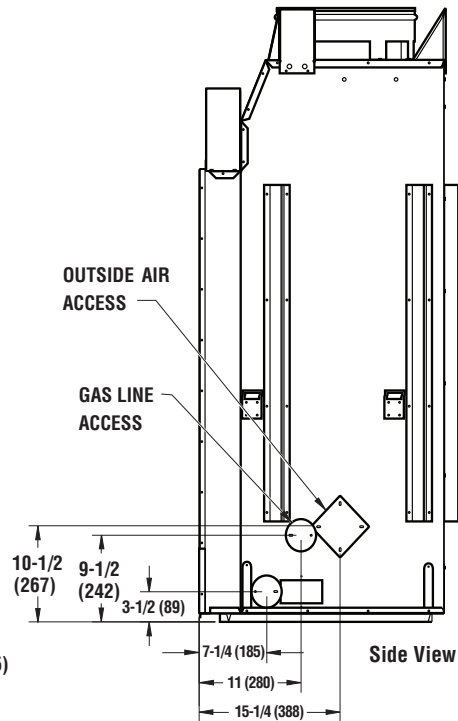

WRE4536 SERIES

OUTDOOR WOOD-BURNING FIREPLACES

Framing Dimensions

Parallel Framing Dimensions

	A	B	C
36" Models	67-1/8 (1705)	45-5/8 (1159)	28-1/4 (718)

Corner Framing Dimensions

Inches (millimeters)

Top View

36" HEARTH

Fireplace Dimensions

Front View

Side View