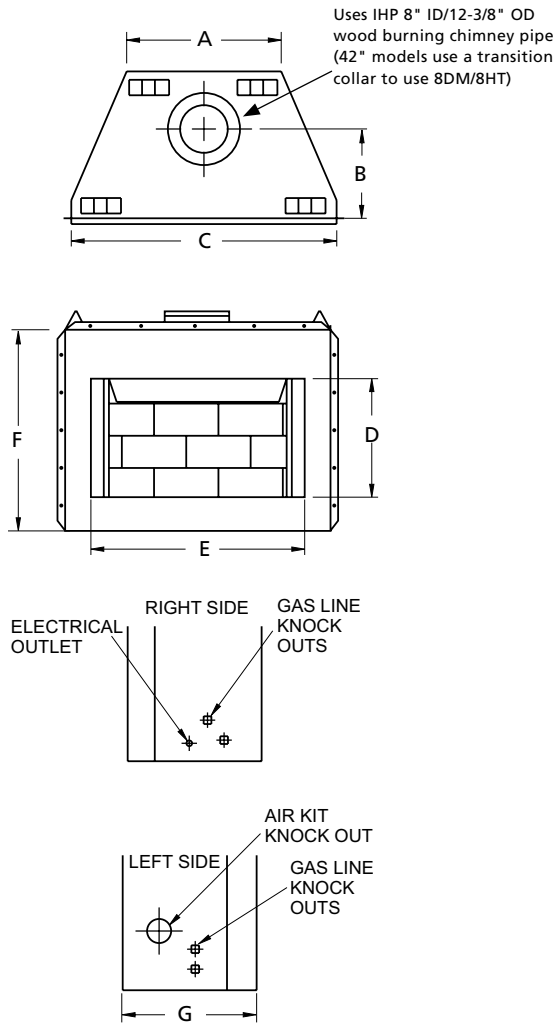

APPLIANCE SPECIFICATIONS