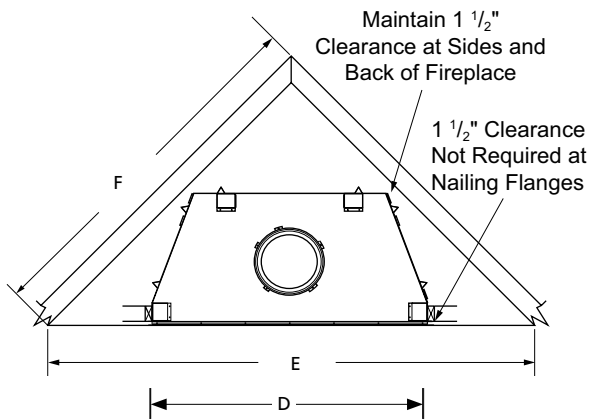

Ebony

Pewter

FLAT WALL FRAMING SPECIFICATIONS

	WRT6036	WRT6042	WRT6050
A	67-1/8"	67-1/8"	67-1/8"
B	45-1/4"	51-1/4"	59-1/4"
C	28-1/4"	30-1/8"	30-1/8"

CORNER FRAMING SPECIFICATIONS

	WRT6036	WRT6042	WRT6050
D	45-1/4"	51-1/4"	59-1/4"
E	86-1/2"	92"	100"
F	61"	65"	71"

APPLIANCE SPECIFICATIONS

	WRT6036	WRT6042	WRT6050
G	36"	42"	50"
H	45-1/8"	51-1/8"	59"
I	29"	30-1/2"	38-1/2"
J	26-5/8"	29"	28-1/2"
K	30"	30"	30"
L	49"	49"	49"
M	67"	67"	67"
N	10-1/2"	10-1/2"	10-1/2"
O	9-1/2"	9-1/2"	9-1/2"
P	3-1/2"	3-1/2"	3-1/2"
Q	7-1/4"	8-1/2"	8-1/2"
R	11"	13"	13"
S	15-1/4"	17"	17"