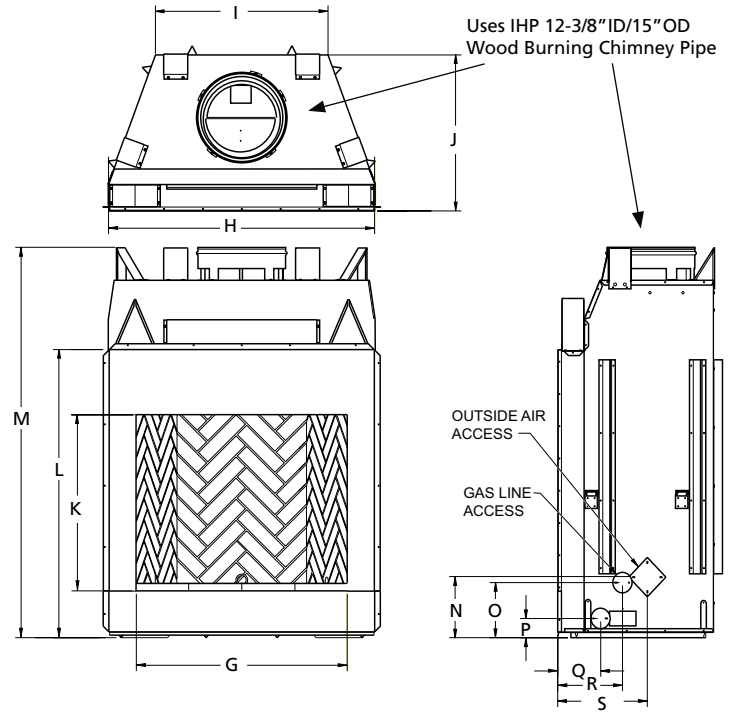

Ebony

Pewter

FLAT WALL FRAMING SPECIFICATIONS

	WRT6036	WRT6042	WRT6050
A	67-1/8"	67-1/8"	67-1/8"
B	45-1/4"	51-1/4"	59-1/4"
C	28-1/4"	30-1/8"	30-1/8"

CORNER FRAMING SPECIFICATIONS

	WRT6036	WRT6042	WRT6050
D	45-1/4"	51-1/4"	59-1/4"
E	86-1/2"	92"	100"
F	61"	65"	71"

APPLIANCE SPECIFICATIONS

	WRT6036	WRT6042	WRT6050
G	36"	42"	50"
H	45-1/8"	51-1/8"	59"
I	29"	30-1/2"	38-1/2"
J	26-5/8"	29"	28-1/2"
K	30"	30"	30"
L	49"	49"	49"
M	67"	67"	67"
N	10-1/2"	10-1/2"	10-1/2"
O	9-1/2"	9-1/2"	9-1/2"
P	3-1/2"	3-1/2"	3-1/2"
Q	7-1/4"	8-1/2"	8-1/2"
R	11"	13"	13"
S	15-1/4"	17"	17"