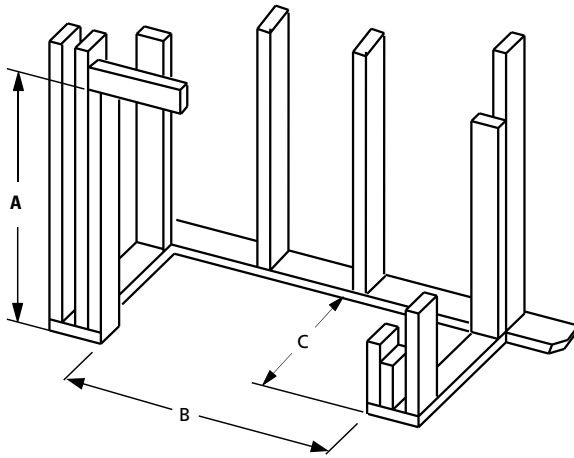

Ebony

Pewter

FLAT WALL FRAMING SPECIFICATIONS

	WRT6036	WRT6042	WRT6050
A	67-1/8"	67-1/8"	67-1/8"
B	45-1/4"	51-1/4"	59-1/4"
C	28-1/4"	30-1/8"	30-1/8"

CORNER FRAMING SPECIFICATIONS

	WRT6036	WRT6042	WRT6050
D	45-1/4"	51-1/4"	59-1/4"
E	86-1/2"	92"	100"
F	61"	65"	71"

APPLIANCE SPECIFICATIONS

	WRT6036	WRT6042	WRT6050
G	36"	42"	50"
H	45-1/8"	51-1/8"	59"
I	29"	30-1/2"	38-1/2"
J	26-5/8"	29"	28-1/2"
K	30"	30"	30"
L	49"	49"	49"
M	67"	67"	67"
N	10-1/2"	10-1/2"	10-1/2"
O	9-1/2"	9-1/2"	9-1/2"
P	3-1/2"	3-1/2"	3-1/2"
Q	7-1/4"	8-1/2"	8-1/2"
R	11"	13"	13"
S	15-1/4"	17"	17"