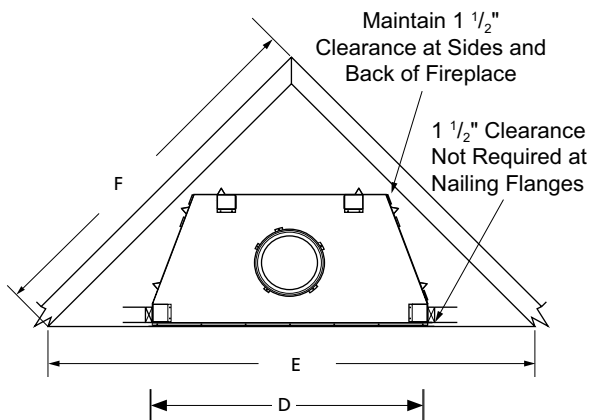

CORNER FRAMING SPECIFICATIONS

	WRE6036	WRT6042	WRT6050
D	45-1/4"	51-1/4"	59-1/4"
E	86-1/2"	92"	100"
F	61"	65"	71"

APPLIANCE SPECIFICATIONS

	WRE6036	WRE6042	WRE6050
G	36"	42"	50"
H	45-1/8"	51-1/8"	59"
I	29"	30-1/2"	38-1/2"
J	26-5/8"	29"	28-1/2"
K	30"	30"	30"
L	49"	49"	49"
M	67"	67"	67"
N	10-1/2"	10-1/2"	10-1/2"
O	9-1/2"	9-1/2"	9-1/2"
P	3-1/2"	3-1/2"	3-1/2"
Q	7-1/4"	8-1/2"	8-1/2"
R	11"	13"	13"
S	15-1/4"	17"	17"