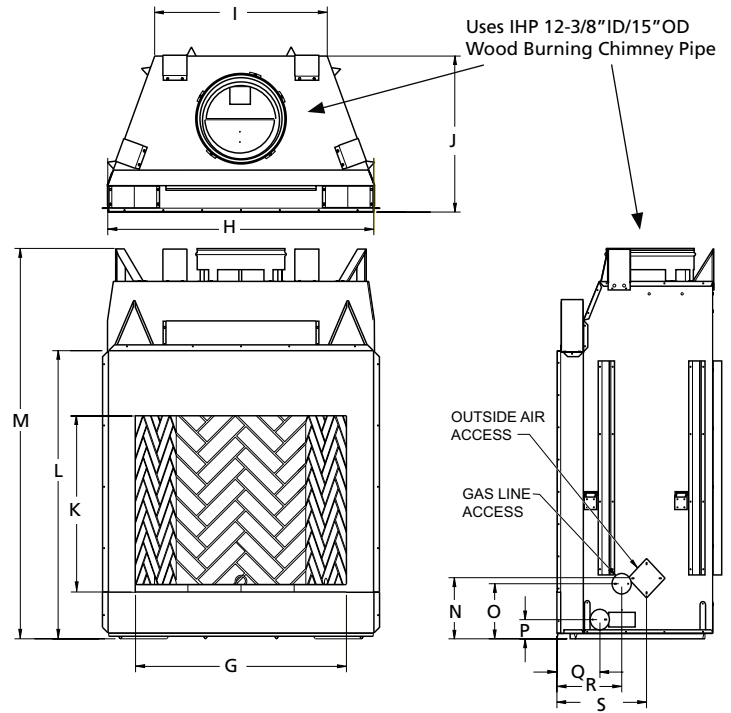

CORNER FRAMING SPECIFICATIONS

	WRE6036	WRT6042	WRT6050
D	45-1/4"	51-1/4"	59-1/4"
E	86-1/2"	92"	100"
F	61"	65"	71"

APPLIANCE SPECIFICATIONS

	WRE6036	WRE6042	WRE6050
G	36"	42"	50"
H	45-1/8"	51-1/8"	59"
I	29"	30-1/2"	38-1/2"
J	26-5/8"	29"	28-1/2"
K	30"	30"	30"
L	49"	49"	49"
M	67"	67"	67"
N	10-1/2"	10-1/2"	10-1/2"
O	9-1/2"	9-1/2"	9-1/2"
P	3-1/2"	3-1/2"	3-1/2"
Q	7-1/4"	8-1/2"	8-1/2"
R	11"	13"	13"
S	15-1/4"	17"	17"