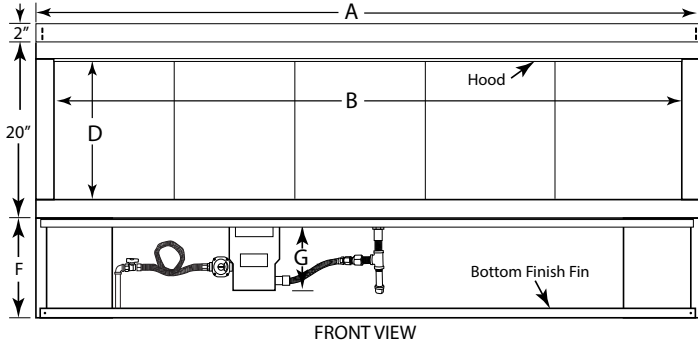

VRE4636 shown with Sapphire Blue large crushed glass media & optional see-through kit

INTERIOR MEDIA OPTIONS

Diamond Crystal (included)

Sapphire Blue

Onyx Black

APPLIANCE SPECIFICATIONS

VRE4600

	36	48	60	72
A	40"	52"	64"	76"
B	36"	48"	60"	72"
C	33-1/2"	33-1/2"	33-1/2"	33-1/2"
D	16"	16"	16"	16"
E*	16-1/4"*	16-1/4"*	16-1/4"*	16-1/4"*
F	11-1/2"	11-1/2"	11-1/2"	11-1/2"
G	8-3/4"	8-3/4"	8-3/4"	8-3/4"

* Subtract 1/4" for see-through applications.

FRAMING SPECIFICATIONS

VRE4600

	36	48	60	72
A	40-1/2"	52-1/2"	64-1/2"	76-1/2"
B	33-3/4"	33-3/4"	33-3/4"	33-3/4"
C ¹ SINGLE SIDED DEPTH	16-1/4"	16-1/4"	16-1/4"	16-1/4"
C ² SEE-THROUGH DEPTH	15"	15"	15"	15"