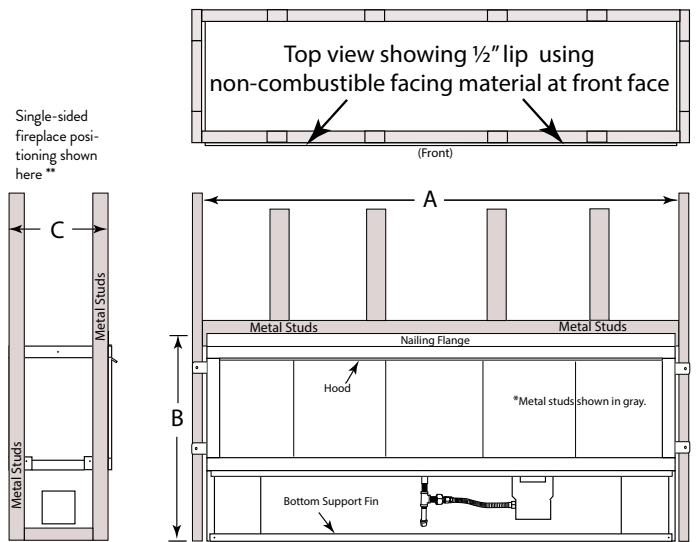

FEATURES

- 🔥 Available in 36", 48", 60" and 72" linear configurations
- 🔥 Transform your fireplace into a see-through model using the optional conversion kit
- 🔥 Mood enhancing, adjustable full-spectrum interior LED lighting
- 🔥 Diamond Crystal large crushed glass media included (Optional colors available)
- 🔥 Dual-Glass deflector shield protects flames from wind
- 🔥 Fuel-saving electronic ignition
- 🔥 Stainless steel construction for long-lasting outdoor use
- 🔥 Wall-mounted control box allows control of flames and interior lights
- 🔥 Optional on/off, high/low, CPI/IPI remote control
- 🔥 Optional stainless steel weather cover
- 🔥 LP gas conversion kit sold separately
- 🔥 20-year limited warranty

VRE4636 shown with Sapphire Blue large crushed glass media & optional see-through kit

INTERIOR MEDIA OPTIONS

Diamond Crystal (included)

Sapphire Blue

Onyx Black

APPLIANCE SPECIFICATIONS

VRE4600

	36	48	60	72
A	40"	52"	64"	76"
B	36"	48"	60"	72"
C	33-1/2"	33-1/2"	33-1/2"	33-1/2"
D	16"	16"	16"	16"
E*	16-1/4"*	16-1/4"*	16-1/4"*	16-1/4"*
F	11-1/2"	11-1/2"	11-1/2"	11-1/2"
G	8-3/4"	8-3/4"	8-3/4"	8-3/4"

* Subtract 1/4" for see-through applications.

FRAMING SPECIFICATIONS

VRE4600

	36	48	60	72
A	40-1/2"	52-1/2"	64-1/2"	76-1/2"
B	33-3/4"	33-3/4"	33-3/4"	33-3/4"
C ¹ SINGLE SIDED DEPTH	16-1/4"	16-1/4"	16-1/4"	16-1/4"
C ² SEE-THROUGH DEPTH	15"	15"	15"	15"