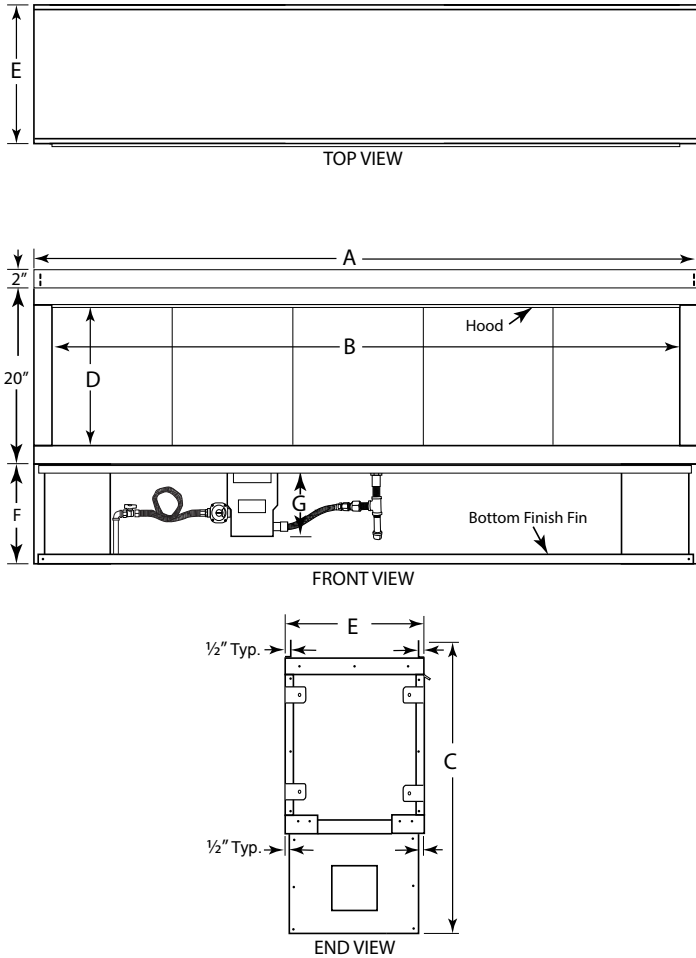

### VRE4600

	36	48	60	72
A	40"	52"	64"	76"
B	36"	48"	60"	72"
C	33-1/2"	33-1/2"	33-1/2"	33-1/2"
D	16"	16"	16"	16"
E*	16-1/4"*	16-1/4"*	16-1/4"*	16-1/4"*
F	11-1/2"	11-1/2"	11-1/2"	11-1/2"
G	8-3/4"	8-3/4"	8-3/4"	8-3/4"

\* Subtract 1/4" for see-through applications.

### VRE4600

	36	48	60	72
A	40-1/2"	52-1/2"	64-1/2"	76-1/2"
B	33-3/4"	33-3/4"	33-3/4"	33-3/4"
C <sup>1</sup> SINGLE SIDED DEPTH	16-1/4"	16-1/4"	16-1/4"	16-1/4"
C <sup>2</sup> SEE-THROUGH DEPTH	15"	15"	15"	15"