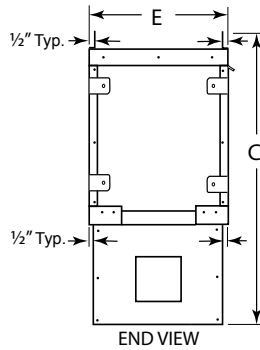

VRE4636 shown with Sapphire Blue large crushed glass media & optional see-through kit

INTERIOR MEDIA OPTIONS

Diamond Crystal (included)

Sapphire Blue

Onyx Black

APPLIANCE SPECIFICATIONS

VRE4600

	36	48	60	72
A	40"	52"	64"	76"
B	36"	48"	60"	72"
C	33-1/2"	33-1/2"	33-1/2"	33-1/2"
D	16"	16"	16"	16"
E*	16-1/4"*	16-1/4"*	16-1/4"*	16-1/4"*
F	11-1/2"	11-1/2"	11-1/2"	11-1/2"
G	8-3/4"	8-3/4"	8-3/4"	8-3/4"

* Subtract 1/4" for see-through applications.

FRAMING SPECIFICATIONS

VRE4600

	36	48	60	72
A	40-1/2"	52-1/2"	64-1/2"	76-1/2"
B	33-3/4"	33-3/4"	33-3/4"	33-3/4"
C ¹ SINGLE SIDED DEPTH	16-1/4"	16-1/4"	16-1/4"	16-1/4"
C ² SEE-THROUGH DEPTH	15"	15"	15"	15"