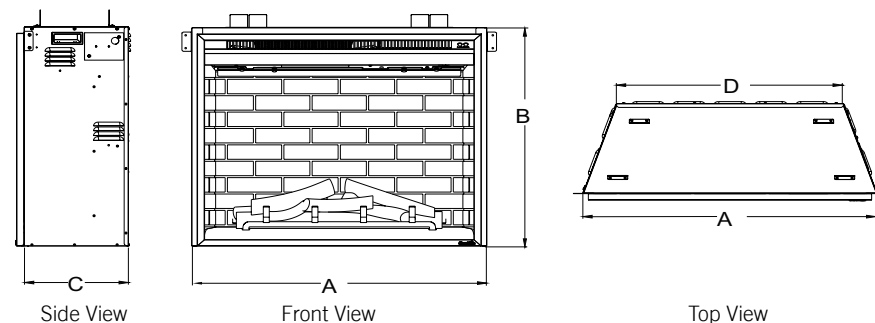

Dimensions

Dimensions above are in inches. Reference dimensions only. We recommend measuring individual units at installation. Refer to installation manual for detailed specifications on installing this product. SimpliFire reserves the right to update units periodically.