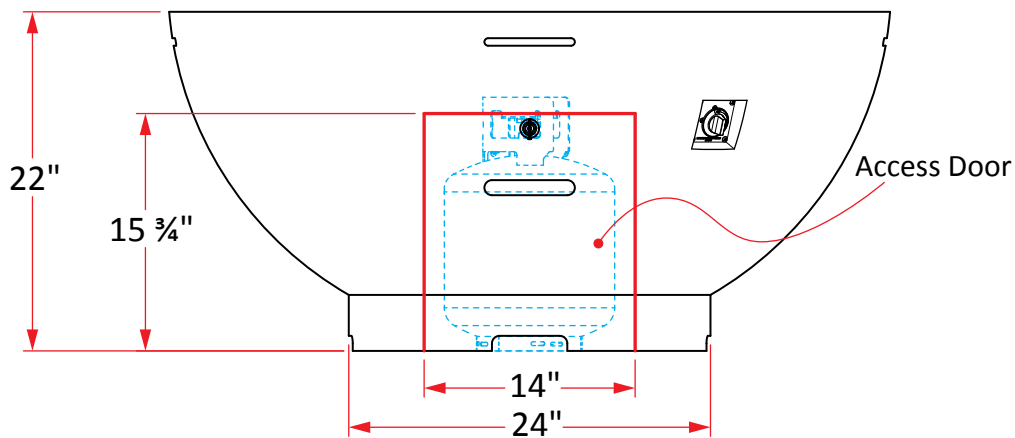

# Model #731 48" Fire Bowl

## 731 FIRE BOWL SPECIFICATIONS

Dimensions	48" exterior dia. x 22" h
Weight / Pieces	250 lbs / 3 pcs
V6 Burner BTU's	65,000 (N.G.) / 60,000 (L.P.)
Recommended Amount of Lava Media	45 lbs Granules / 40 lbs Coals
Recommended Amount of Glass Media	90 lbs (Fyre Glass & Gems)
<i>Accepts a 5 gal. Propane tank inside the unit (not included)</i>	