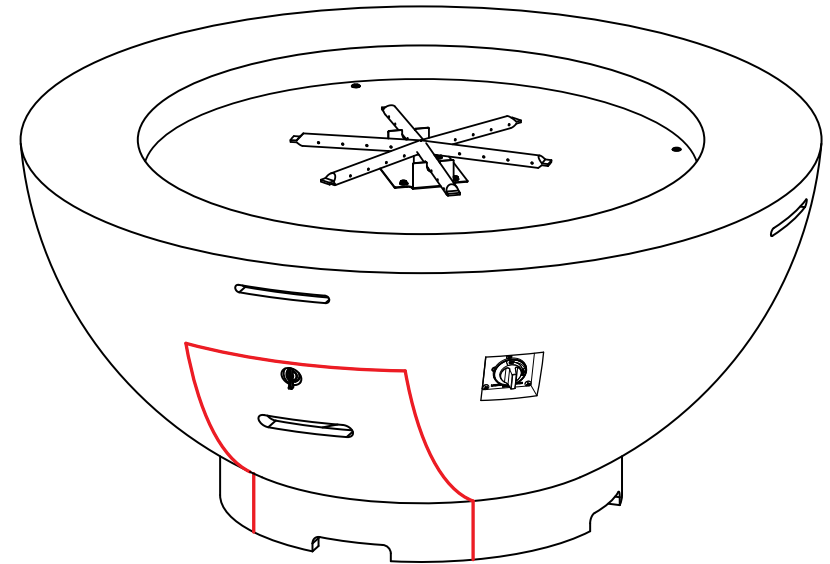

# Model #731 48" Fire Bowl

## 731 FIRE BOWL SPECIFICATIONS

Dimensions	48" exterior dia. x 22" h
Weight / Pieces	250 lbs / 3 pcs
V6 Burner BTU's	65,000 (N.G.) / 60,000 (L.P.)
Recommended Amount of Lava Media	45 lbs Granules / 40 lbs Coals
Recommended Amount of Glass Media	90 lbs (Fyre Glass & Gems)
<i>Accepts a 5 gal. Propane tank inside the unit (not included)</i>	