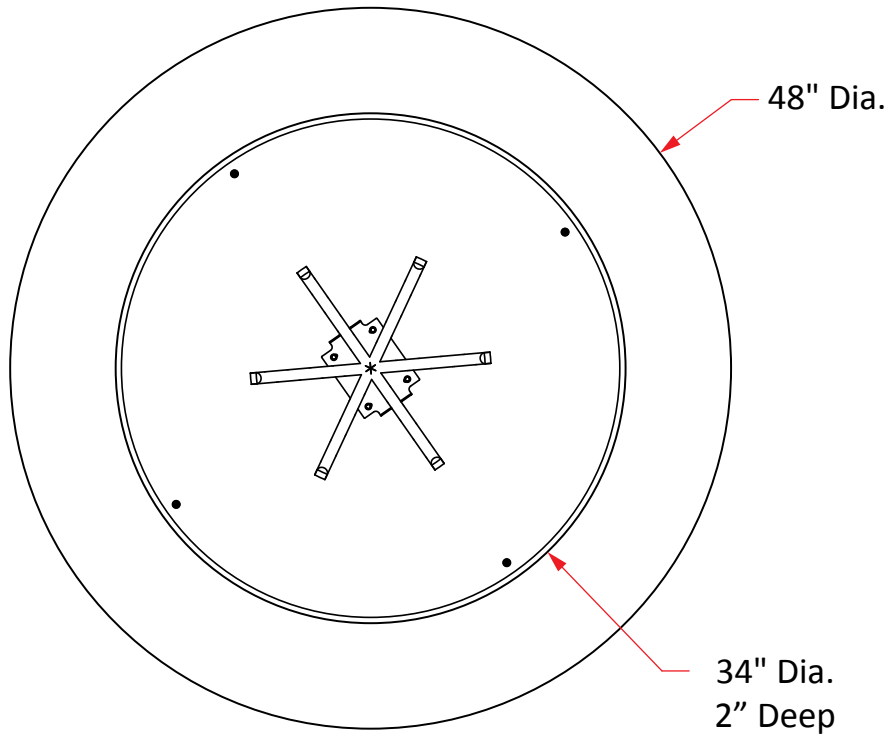

# Model #731 48" Fire Bowl

## 731 FIRE BOWL SPECIFICATIONS

Dimensions	48" exterior dia. x 22" h
Weight / Pieces	250 lbs / 3 pcs
V6 Burner BTU's	65,000 (N.G.) / 60,000 (L.P.)
Recommended Amount of Lava Media	45 lbs Granules / 40 lbs Coals
Recommended Amount of Glass Media	90 lbs (Fyre Glass & Gems)
<i>Accepts a 5 gal. Propane tank inside the unit (not included)</i>	