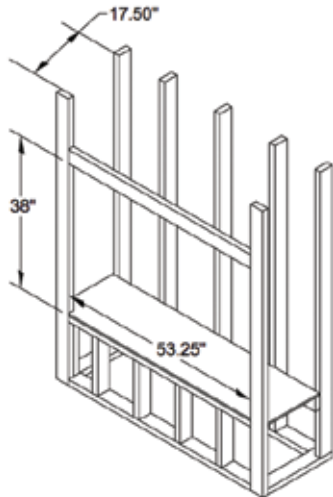

FRAMING SPECIFICATIONS

ONE SIDED APPLICATION

SEE-THROUGH APPLICATION