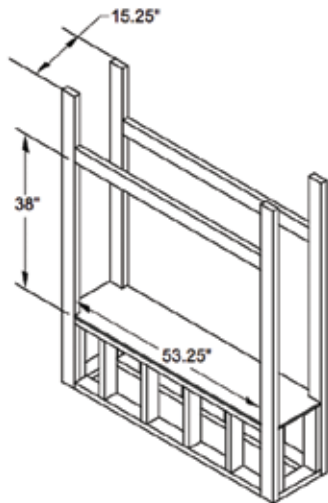

INTERIOR MEDIA OPTIONS

Amber

Clear

Blue

Speckled Orange

FRAMING SPECIFICATIONS

ONE SIDED APPLICATION

SEE-THROUGH APPLICATION