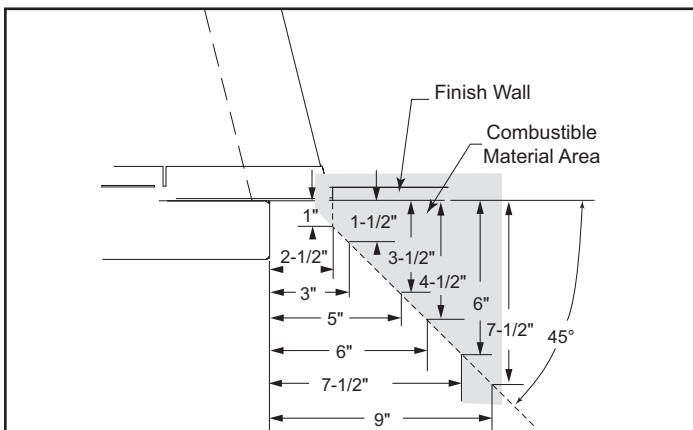

LOVE AT FIRST LIGHT

Please consult the manufacturer's installation manual for all details and requirements before making a final design layout decision.

Symphony 24

Vent Free Fireplace System

MODEL	FRONT WIDTH		BACK WIDTH		HEIGHT		DEPTH		VIEWING AREA
	Actual	Framing	Actual	Framing	Actual	Framing	Actual	Framing	
VFC24C VFC24L	24-5/8	25-1/8	19	25-1/8	26-1/2	26-3/4	14-1/2	13-3/8	22-5/8 x 16-1/4

DETERMINE UNIT SIZE

See homeowner's manual for information on determining the proper size unit for the space required.

APPLIANCE LOCATION

MANTEL PROJECTIONS

MANTEL LEG PROJECTIONS

CLEARANCES TO COMBUSTIBLES

Back Wall Clearance — The appliance may be placed against a combustible back wall.

Floor Clearance — The fireplace may be installed directly on a combustible floor or a raised platform of an appropriate height. Do not place fireplace on carpeting, vinyl, tile or other soft floor coverings. It may, however, be placed on flat wood, plywood, particle board or other hard surfaces. Be sure fireplace rests on a solid continuous floor or platform with appropriate framing for support and so that no cold air can enter from under the firebox.