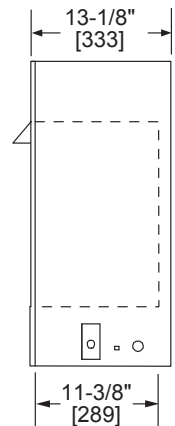

LOVE AT FIRST LIGHT

Please consult the manufacturer's installation manual for all details and requirements before making a final design layout decision.

Symphony 24

Vent Free Fireplace System

MODEL	FRONT WIDTH		BACK WIDTH		HEIGHT		DEPTH		VIEWING AREA
	Actual	Framing	Actual	Framing	Actual	Framing	Actual	Framing	
VFC24C VFC24L	24-5/8	25-1/8	19	25-1/8	26-1/2	26-3/4	14-1/2	13-3/8	22-5/8 x 16-1/4

DETERMINE UNIT SIZE

See homeowner's manual for information on determining the proper size unit for the space required.

APPLIANCE LOCATION

MANTEL PROJECTIONS

MANTEL LEG PROJECTIONS

CLEARANCES TO COMBUSTIBLES