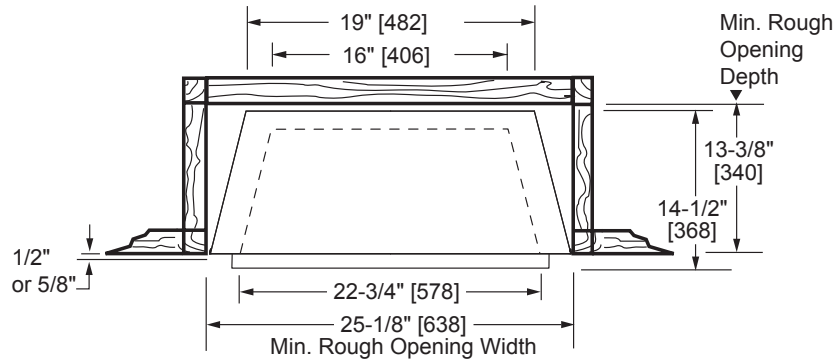

LOVE AT FIRST LIGHT

Please consult the manufacturer's installation manual for all details and requirements before making a final design layout decision.

Symphony 24

Vent Free Fireplace System

MODEL	FRONT WIDTH		BACK WIDTH		HEIGHT		DEPTH		VIEWING AREA
	Actual	Framing	Actual	Framing	Actual	Framing	Actual	Framing	
VFC24C VFC24L	24-5/8	25-1/8	19	25-1/8	26-1/2	26-3/4	14-1/2	13-3/8	22-5/8 x 16-1/4

DETERMINE UNIT SIZE

See homeowner's manual for information on determining the proper size unit for the space required.

APPLIANCE LOCATION

MANTEL PROJECTIONS

MANTEL LEG PROJECTIONS

CLEARANCES TO COMBUSTIBLES