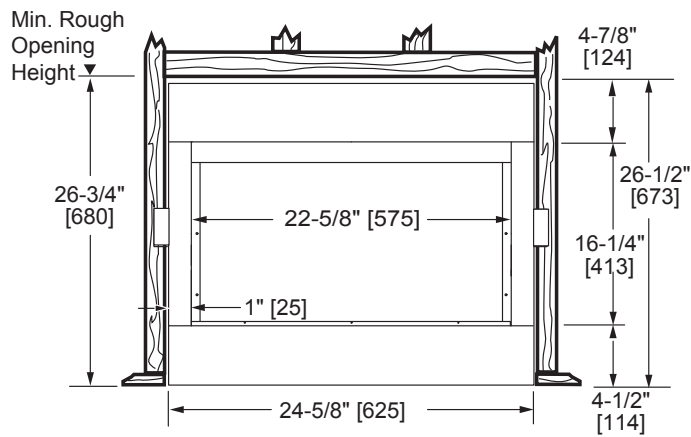

LOVE AT FIRST LIGHT

Please consult the manufacturer's installation manual for all details and requirements before making a final design layout decision.

Symphony 24

Vent Free Fireplace System

MODEL	FRONT WIDTH		BACK WIDTH		HEIGHT		DEPTH		VIEWING AREA
	Actual	Framing	Actual	Framing	Actual	Framing	Actual	Framing	
VFC24C VFC24L	24-5/8	25-1/8	19	25-1/8	26-1/2	26-3/4	14-1/2	13-3/8	22-5/8 x 16-1/4

DETERMINE UNIT SIZE

See homeowner's manual for information on determining the proper size unit for the space required.

APPLIANCE LOCATION

MANTEL PROJECTIONS

MANTEL LEG PROJECTIONS

CLEARANCES TO COMBUSTIBLES