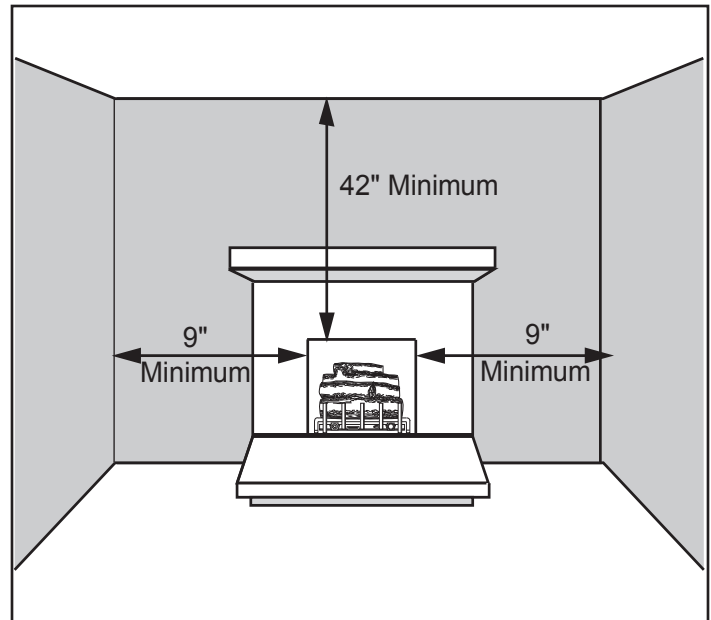

LOVE AT FIRST LIGHT

Please consult the manufacturer's installation manual for all details and requirements before making a final design layout decision.

Symphony 24

Vent Free Fireplace System

MODEL	FRONT WIDTH		BACK WIDTH		HEIGHT		DEPTH		VIEWING AREA
	Actual	Framing	Actual	Framing	Actual	Framing	Actual	Framing	
VFC24C VFC24L	24-5/8	25-1/8	19	25-1/8	26-1/2	26-3/4	14-1/2	13-3/8	22-5/8 x 16-1/4

DETERMINE UNIT SIZE

See homeowner's manual for information on determining the proper size unit for the space required.

APPLIANCE LOCATION

MANTEL PROJECTIONS

MANTEL LEG PROJECTIONS

CLEARANCES TO COMBUSTIBLES

Back Wall Clearance — The appliance may be placed against a combustible back wall.

Floor Clearance — The fireplace may be installed directly on a combustible floor or a raised platform of an appropriate height. Do not place fireplace on carpeting, vinyl, tile or other soft floor coverings. It may, however, be placed on flat wood, plywood, particle board or other hard surfaces. Be sure fireplace rests on a solid continuous floor or platform with appropriate framing for support and so that no cold air can enter from under the firebox.