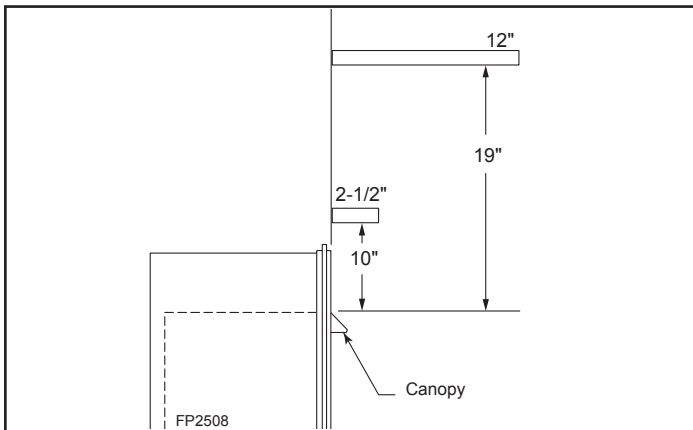

MANTEL PROJECTIONS