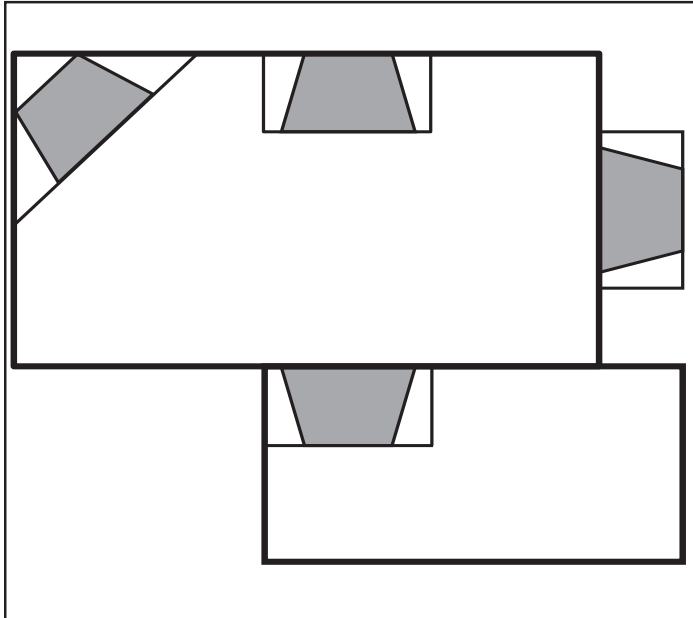

LOVE AT FIRST LIGHT

Please consult the manufacturer's installation manual for all details and requirements before making a final design layout decision.

Symphony 24

Vent Free Fireplace System

MODEL	FRONT WIDTH		BACK WIDTH		HEIGHT		DEPTH		VIEWING AREA
	Actual	Framing	Actual	Framing	Actual	Framing	Actual	Framing	
VFC24C VFC24L	24-5/8	25-1/8	19	25-1/8	26-1/2	26-3/4	14-1/2	13-3/8	22-5/8 x 16-1/4

DETERMINE UNIT SIZE

See homeowner's manual for information on determining the proper size unit for the space required.

APPLIANCE LOCATION

MANTEL PROJECTIONS

MANTEL LEG PROJECTIONS

CLEARANCES TO COMBUSTIBLES

Back Wall Clearance — The appliance may be placed against a combustible back wall.

Floor Clearance — The fireplace may be installed directly on a combustible floor or a raised platform of an appropriate height. Do not place fireplace on carpeting, vinyl, tile or other soft floor coverings. It may, however, be placed on flat wood, plywood, particle board or other hard surfaces. Be sure fireplace rests on a solid continuous floor or platform with appropriate framing for support and so that no cold air can enter from under the firebox.