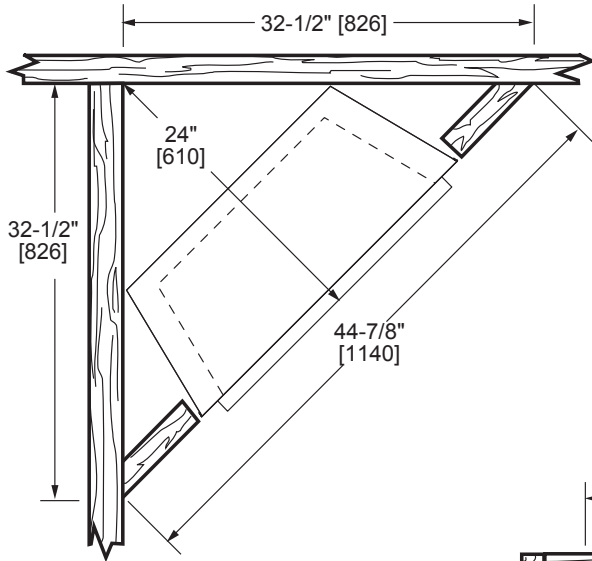

LOVE AT FIRST LIGHT

Please consult the manufacturer's installation manual for all details and requirements before making a final design layout decision.

Symphony 24

Vent Free Fireplace System

MODEL	FRONT WIDTH		BACK WIDTH		HEIGHT		DEPTH		VIEWING AREA
	Actual	Framing	Actual	Framing	Actual	Framing	Actual	Framing	
VFC24C VFC24L	24-5/8	25-1/8	19	25-1/8	26-1/2	26-3/4	14-1/2	13-3/8	22-5/8 x 16-1/4

DETERMINE UNIT SIZE

See homeowner's manual for information on determining the proper size unit for the space required.

APPLIANCE LOCATION

MANTEL PROJECTIONS

MANTEL LEG PROJECTIONS

CLEARANCES TO COMBUSTIBLES