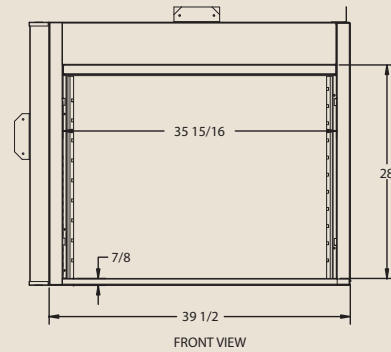

A Brand of Monessen Hearth Systems Co.
149 Cleveland Drive, Paris, Kentucky 40361

www.monessenhearth.com

To avoid personal injury or property damage, the product described by this brochure must be installed, operated and maintained in strict compliance with the instructions packaged with the product and all applicable building or fire codes. Contact local building or fire officials about restrictions and installation inspection requirements. All photographs and drawings on this brochure are for illustrative purposes only and are not intended for, nor should they be used as a substitute for the instructions packaged with the unit. Appearance and specifications of the product are subject to change without notice. © 2007 Monessen Hearth Systems Co.