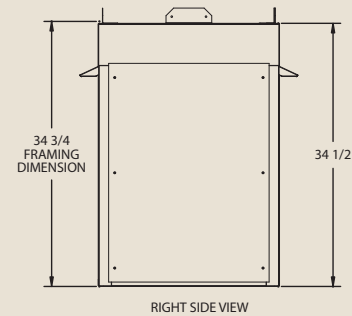

A Brand of Monessen Hearth Systems Co.
149 Cleveland Drive, Paris, Kentucky 40361

www.monessenhearth.com

To avoid personal injury or property damage, the product described by this brochure must be installed, operated and maintained in strict compliance with the instructions packaged with the product and all applicable building or fire codes. Contact local building or fire officials about restrictions and installation inspection requirements. All photographs and drawings on this brochure are for illustrative purposes only and are not intended for, nor should they be used as a substitute for the instructions packaged with the unit. Appearance and specifications of the product are subject to change without notice. © 2007 Monessen Hearth Systems Co.