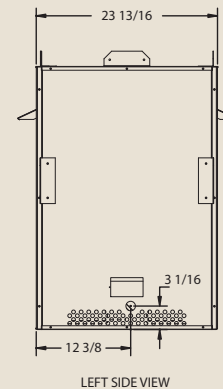

PRODUCT SPECIFICATIONS
See-Thru (LSTF36) Designer Vent Free Firebox

INTERIOR DIMENSIONS

Front opening width: 35 15/16"

Front opening height: 28"

Firebox depth: 23 13/16"

TECHNICAL INFORMATION

Clearance to Fireplace: Zero

CSA Design Certified

FIELD INSTALLED ACCESSORIES

Variable Thermostat Controlled Forced Air Blower (160cfm) - BLOT
Brass Hood

A Brand of Monessen Hearth Systems Co.
149 Cleveland Drive, Paris, Kentucky 40361

www.monessenhearth.com

To avoid personal injury or property damage, the product described by this brochure must be installed, operated and maintained in strict compliance with the instructions packaged with the product and all applicable building or fire codes. Contact local building or fire officials about restrictions and installation inspection requirements. All photographs and drawings on this brochure are for illustrative purposes only and are not intended for, nor should they be used as a substitute for the instructions packaged with the unit. Appearance and specifications of the product are subject to change without notice. © 2007 Monessen Hearth Systems Co.