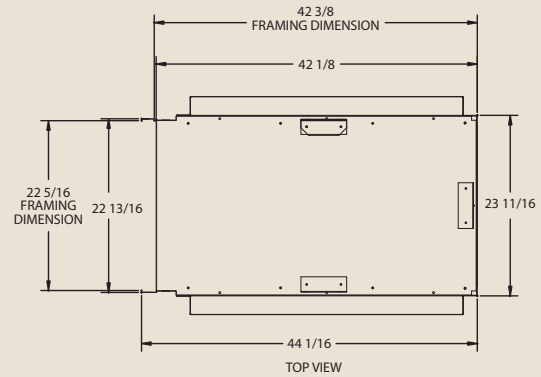

A Brand of Monessen Hearth Systems Co.
149 Cleveland Drive, Paris, Kentucky 40361

www.monessenhearth.com

To avoid personal injury or property damage, the product described by this brochure must be installed, operated and maintained in strict compliance with the instructions packaged with the product and all applicable building or fire codes. Contact local building or fire officials about restrictions and installation inspection requirements. All photographs and drawings on this brochure are for illustrative purposes only and are not intended for, nor should they be used as a substitute for the instructions packaged with the unit. Appearance and specifications of the product are subject to change without notice. © 2007 Monessen Hearth Systems Co.