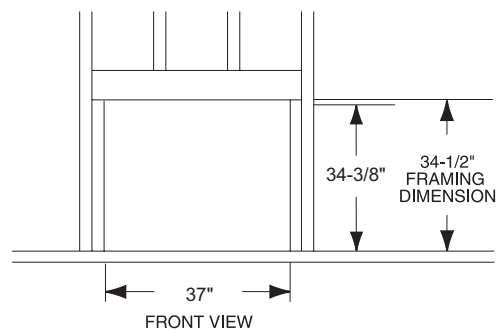

PRODUCT SPECIFICATIONS

LCUF32-R Lo-Rider Vent Free Firebox

LOVE AT FIRST LIGHT

ACTUAL DIMENSIONS

Actual size: 37"W x 34-3/8"H x 16"D x 28-7/8"RW
(940 mm x 873 mm x 406 mm x 733 mm)

Viewing area: 32"W x 28-3/8"H
(813 mm x 721 mm)

Framing Dimensions: 37-1/4"W x 34-1/2"H x 14-5/8"D
(959 mm x 876 mm x 372 mm)

MINIMUM HEARTH DIMENSIONS

- Front opening width: 28-5/8"
- Front opening height: 28"
- Rear wall width: 22-3/8"
- Rear wall height: 23-1/4"
- Firebox depth: 12-3/4"

FIELD INSTALLED ACCESSORIES

- Curved Trim, Black
- Wood Cabinet Surrounds and Hearths
- Designer Facings

TECHNICAL INFORMATION

- Clearance to Fireplace: Zero
- CSA Design Certified

149 Cleveland Drive, Paris, Kentucky 40361
www.monessenhearth.com