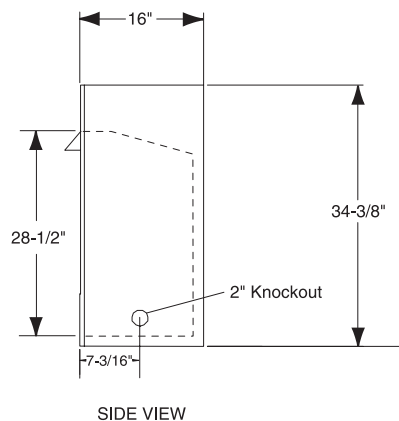

149 Cleveland Drive, Paris, Kentucky 40361
www.monessenhearth.com

To avoid personal injury or property damage, the product described by this brochure must be installed, operated and maintained in strict compliance with the instructions packaged with the product and all applicable building or fire codes. Contact local building or fire officials about restrictions and installation inspection requirements. All photographs and drawings on this brochure are for illustrative purposes only and are not intended for, nor should they be used as a substitute for the instructions packaged with the unit. Appearance and specifications of the product are subject to change without notice. 1115v1 © 2015 Hearth & Home Technologies