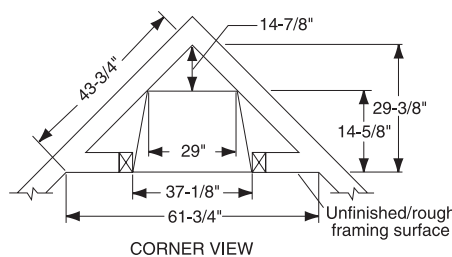

149 Cleveland Drive, Paris, Kentucky 40361
www.monessenhearth.com

To avoid personal injury or property damage, the product described by this brochure must be installed, operated and maintained in strict compliance with the instructions packaged with the product and all applicable building or fire codes. Contact local building or fire officials about restrictions and installation inspection requirements. All photographs and drawings on this brochure are for illustrative purposes only and are not intended for, nor should they be used as a substitute for the instructions packaged with the unit. Appearance and specifications of the product are subject to change without notice. 1115v1 © 2015 Hearth & Home Technologies