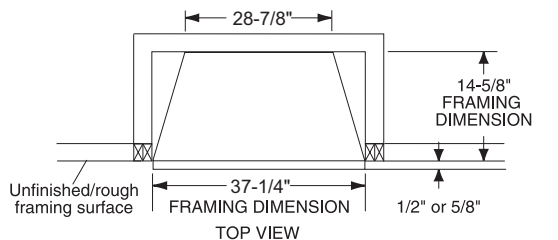

149 Cleveland Drive, Paris, Kentucky 40361
www.monessenhearth.com

To avoid personal injury or property damage, the product described by this brochure must be installed, operated and maintained in strict compliance with the instructions packaged with the product and all applicable building or fire codes. Contact local building or fire officials about restrictions and installation inspection requirements. All photographs and drawings on this brochure are for illustrative purposes only and are not intended for, nor should they be used as a substitute for the instructions packaged with the unit. Appearance and specifications of the product are subject to change without notice. 1115v1 © 2015 Hearth & Home Technologies