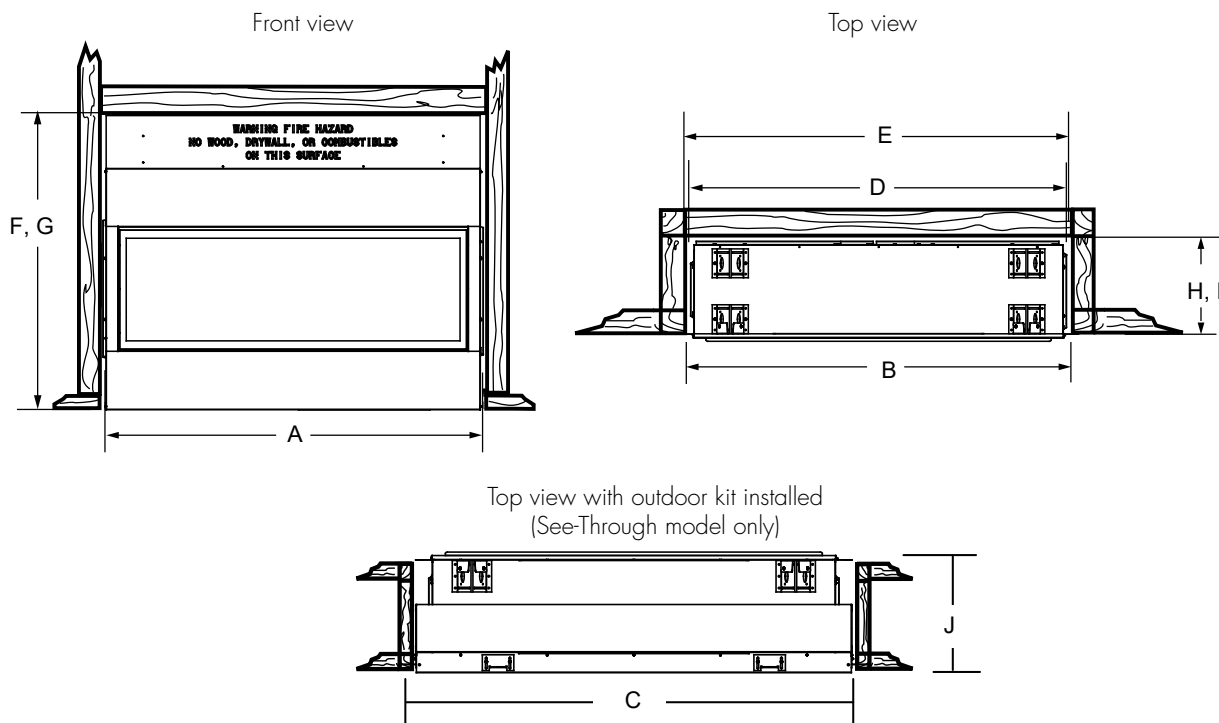

Diamond Fireglass

Sapphire Fireglass

Onyx Fireglass

Bronze Fireglass

SPECIFICATIONS

SPECIFICATIONS		Artisan 42 AVFL42	Artisan 48 AVFL48	Artisan 60 AVFL60	Artisan 48 See-Through AVFLST48
FRONT WIDTH	ACTUAL (A)	46-1/8"	52-1/8"	64-1/8"	52-1/8"
	FRAMING (B)	46-5/8"	52-5/8"	64-5/8"	52-5/8"
	OUTDOOR KIT (C)	N/A	N/A	N/A	48-1/2"
BACK WIDTH	ACTUAL (D)	46-1/8"	52-1/8"	64-1/8"	52-1/8"
	FRAMING (E)	46-5/8"	52-5/8"	64-5/8"	52-5/8"
HEIGHT	ACTUAL (F)	39-1/2"	39-1/2"	39-1/2"	39-1/2"
	FRAMING (G)	39-3/4"	39-3/4"	39-3/4"	39-3/4"
DEPTH	ACTUAL (H)	13-3/8"	13-3/8"	13-3/8"	13"
	FRAMING (I)	13-1/8"	13-1/8"	13-1/8"	13-1/8"
	OUTDOOR KIT (J)	N/A	N/A	N/A	14-7/8"
VIEWING AREA		42" x 17"	48" x 17"	60" x 17"	48" x 17"
BTU/HR INPUT		RB: 24,500(NG)/24,000(LP) BU: 34,000(NG)/33,000(LP)	39,000(NG)/38,000(LP)	40,000(NG)/39,000(LP)	39,000(NG)/38,000(LP)