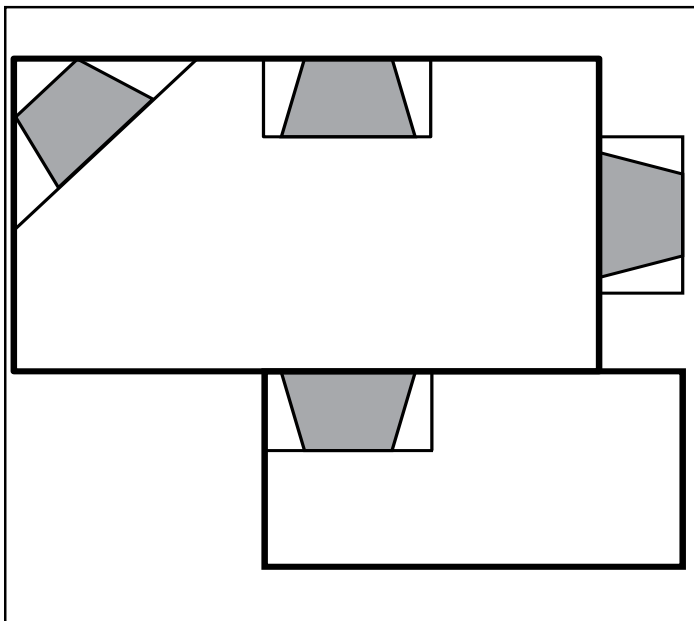

LOVE AT FIRST LIGHT

Please consult the manufacturer's installation manual for all details and requirements before making a final design layout decision.

Aria 32

Vent Free Fireplace System

MODEL	FRONT WIDTH		BACK WIDTH		HEIGHT		DEPTH		VIEWING AREA
	Actual	Framing	Actual	Framing	Actual	Framing	Actual	Framing	
VFF32C VFF32L	37	37-1/4	29	37-1/4	34-1/2	35	18-5/8	15-1/2	32 x 21-3/4

DETERMINE UNIT SIZE

See homeowner's manual for information on determining the proper size unit for the space required.

APPLIANCE LOCATION

MANTEL PROJECTIONS

MANTEL LEG PROJECTIONS

CLEARANCES TO COMBUSTIBLES

Back Wall Clearance — The appliance may be placed against a combustible back wall.

Floor Clearance — The fireplace may be installed directly on a combustible floor or a raised platform of an appropriate height. Do not place fireplace on carpeting, vinyl, tile or other soft floor coverings. It may, however, be placed on flat wood, plywood, particle board or other hard surfaces. Be sure fireplace rests on a solid continuous floor or platform with appropriate framing for support and so that no cold air can enter from under the firebox.