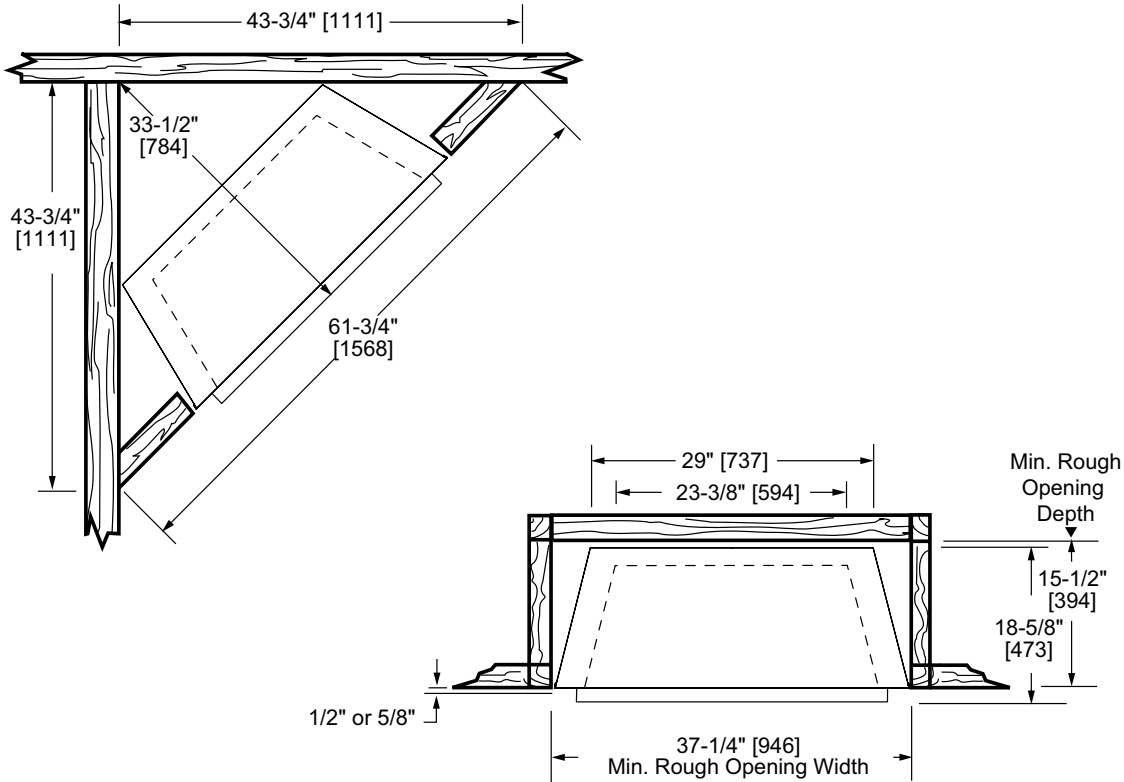

LOVE AT FIRST LIGHT

Please consult the manufacturer's installation manual for all details and requirements before making a final design layout decision.

Aria 32

Vent Free Fireplace System

MODEL	FRONT WIDTH		BACK WIDTH		HEIGHT		DEPTH		VIEWING AREA
	Actual	Framing	Actual	Framing	Actual	Framing	Actual	Framing	
VFF32C VFF32L	37	37-1/4	29	37-1/4	34-1/2	35	18-5/8	15-1/2	32 x 21-3/4

DETERMINE UNIT SIZE

See homeowner's manual for information on determining the proper size unit for the space required.

APPLIANCE LOCATION

MANTEL PROJECTIONS

MANTEL LEG PROJECTIONS

CLEARANCES TO COMBUSTIBLES

Back Wall Clearance — The appliance may be placed against a combustible back wall.

Floor Clearance — The fireplace may be installed directly on a combustible floor or a raised platform of an appropriate height. Do not place fireplace on carpeting, vinyl, tile or other soft floor coverings. It may, however, be placed on flat wood, plywood, particle board or other hard surfaces. Be sure fireplace rests on a solid continuous floor or platform with appropriate framing for support and so that no cold air can enter from under the firebox.