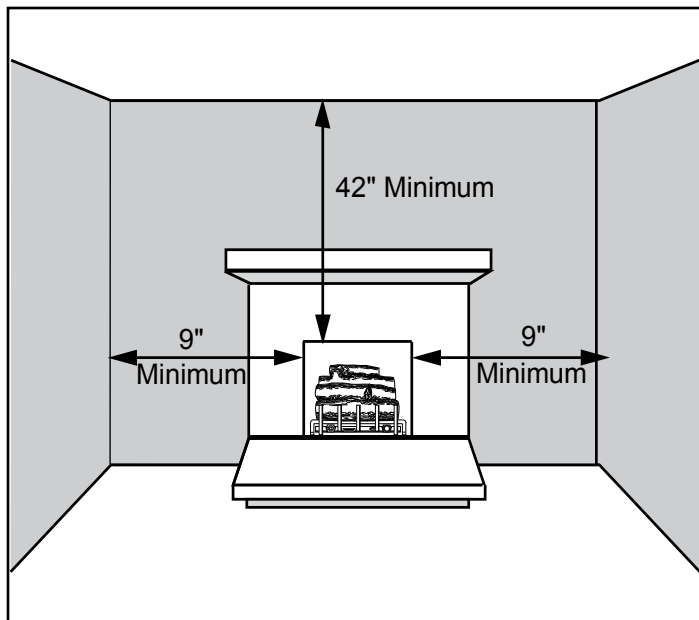

LOVE AT FIRST LIGHT

Please consult the manufacturer's installation manual for all details and requirements before making a final design layout decision.

Aria 32

Vent Free Fireplace System

MODEL	FRONT WIDTH		BACK WIDTH		HEIGHT		DEPTH		VIEWING AREA
	Actual	Framing	Actual	Framing	Actual	Framing	Actual	Framing	
VFF32C VFF32L	37	37-1/4	29	37-1/4	34-1/2	35	18-5/8	15-1/2	32 x 21-3/4

DETERMINE UNIT SIZE

See homeowner's manual for information on determining the proper size unit for the space required.

APPLIANCE LOCATION

MANTEL PROJECTIONS

MANTEL LEG PROJECTIONS

CLEARANCES TO COMBUSTIBLES

Back Wall Clearance — The appliance may be placed against a combustible back wall.

Floor Clearance — The fireplace may be installed directly on a combustible floor or a raised platform of an appropriate height. Do not place fireplace on carpeting, vinyl, tile or other soft floor coverings. It may, however, be placed on flat wood, plywood, particle board or other hard surfaces. Be sure fireplace rests on a solid continuous floor or platform with appropriate framing for support and so that no cold air can enter from under the firebox.