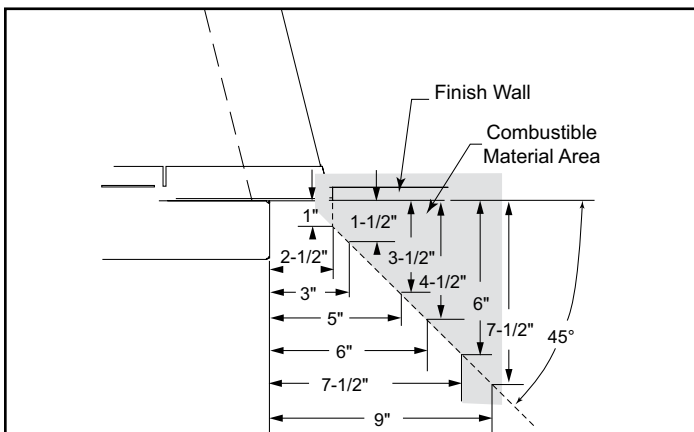

LOVE AT FIRST LIGHT

Please consult the manufacturer's installation manual for all details and requirements before making a final design layout decision.

Aria 32

Vent Free Fireplace System

MODEL	FRONT WIDTH		BACK WIDTH		HEIGHT		DEPTH		VIEWING AREA
	Actual	Framing	Actual	Framing	Actual	Framing	Actual	Framing	
VFF32C VFF32L	37	37-1/4	29	37-1/4	34-1/2	35	18-5/8	15-1/2	32 x 21-3/4

DETERMINE UNIT SIZE

See homeowner's manual for information on determining the proper size unit for the space required.

APPLIANCE LOCATION

MANTEL PROJECTIONS

MANTEL LEG PROJECTIONS

CLEARANCES TO COMBUSTIBLES

Back Wall Clearance — The appliance may be placed against a combustible back wall.

Floor Clearance — The fireplace may be installed directly on a combustible floor or a raised platform of an appropriate height. Do not place fireplace on carpeting, vinyl, tile or other soft floor coverings. It may, however, be placed on flat wood, plywood, particle board or other hard surfaces. Be sure fireplace rests on a solid continuous floor or platform with appropriate framing for support and so that no cold air can enter from under the firebox.