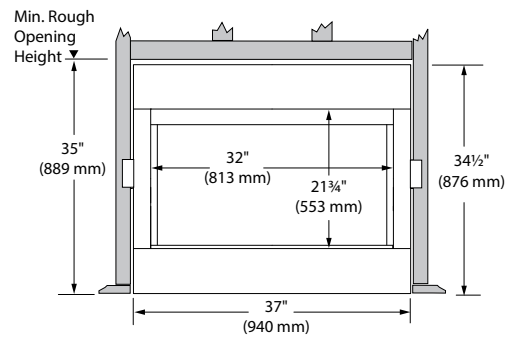

VFF32C with Black magic glass liner and Diamond and Onyx fireglass

149 Cleveland Drive, Paris, Kentucky 40361
www.monessenhearth.com

To avoid personal injury or property damage, the product described by this brochure must be installed, operated and maintained in strict compliance with the instructions packaged with the product and all applicable building or fire codes. Contact local building or fire officials about restrictions and installation inspection requirements. All photographs and drawings on this brochure are for illustrative purposes only and are not intended for, nor should they be used as a substitute for the instructions packaged with the unit. Appearance and specifications of the product are subject to change without notice. 0915v1 © 2015