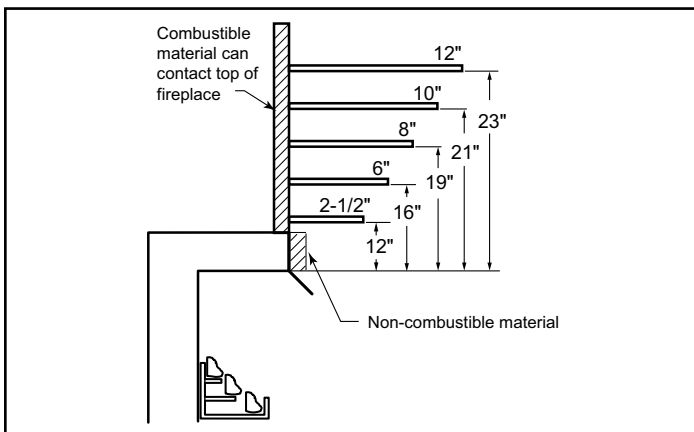

LOVE AT FIRST LIGHT

Please consult the manufacturer's installation manual for all details and requirements before making a final design layout decision.

Aria 32

Vent Free Fireplace System

MODEL	FRONT WIDTH		BACK WIDTH		HEIGHT		DEPTH		VIEWING AREA
	Actual	Framing	Actual	Framing	Actual	Framing	Actual	Framing	
VFF32C VFF32L	37	37-1/4	29	37-1/4	34-1/2	35	18-5/8	15-1/2	32 x 21-3/4

DETERMINE UNIT SIZE

See homeowner's manual for information on determining the proper size unit for the space required.

APPLIANCE LOCATION

MANTEL PROJECTIONS

MANTEL LEG PROJECTIONS

CLEARANCES TO COMBUSTIBLES