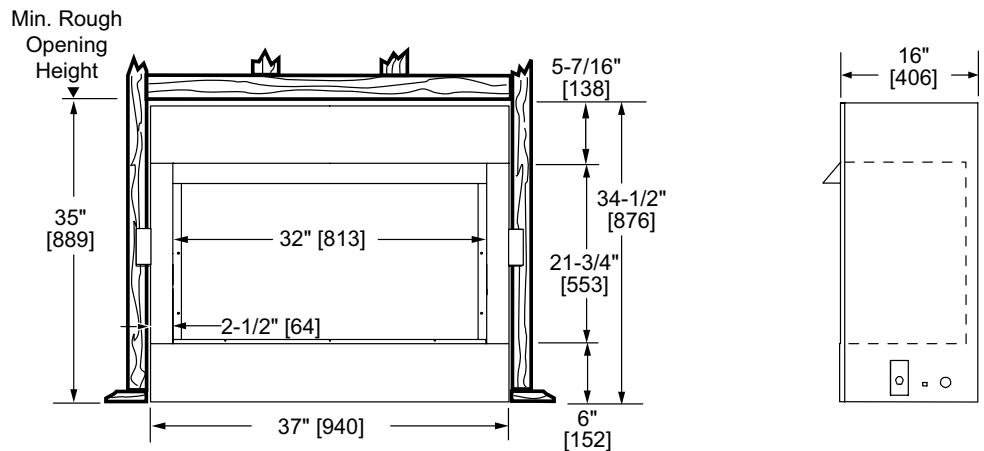

LOVE AT FIRST LIGHT

Please consult the manufacturer's installation manual for all details and requirements before making a final design layout decision.

Aria 32

Vent Free Fireplace System

MODEL	FRONT WIDTH		BACK WIDTH		HEIGHT		DEPTH		VIEWING AREA
	Actual	Framing	Actual	Framing	Actual	Framing	Actual	Framing	
VFF32C VFF32L	37	37-1/4	29	37-1/4	34-1/2	35	18-5/8	15-1/2	32 x 21-3/4