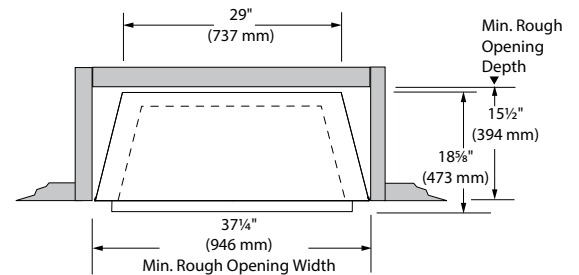

149 Cleveland Drive, Paris, Kentucky 40361
www.monessenhearth.com

To avoid personal injury or property damage, the product described by this brochure must be installed, operated and maintained in strict compliance with the instructions packaged with the product and all applicable building or fire codes. Contact local building or fire officials about restrictions and installation inspection requirements. All photographs and drawings on this brochure are for illustrative purposes only and are not intended for, nor should they be used as a substitute for the instructions packaged with the unit. Appearance and specifications of the product are subject to change without notice. 0915v1 © 2015