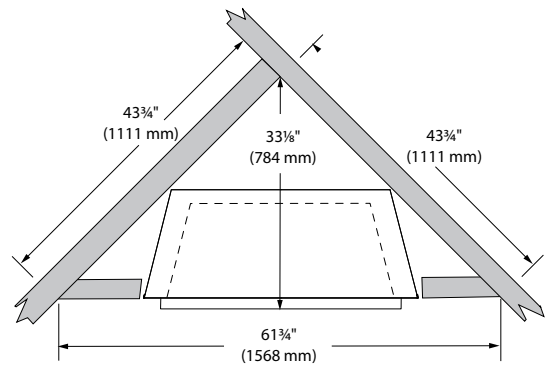

149 Cleveland Drive, Paris, Kentucky 40361
www.monessenhearth.com

To avoid personal injury or property damage, the product described by this brochure must be installed, operated and maintained in strict compliance with the instructions packaged with the product and all applicable building or fire codes. Contact local building or fire officials about restrictions and installation inspection requirements. All photographs and drawings on this brochure are for illustrative purposes only and are not intended for, nor should they be used as a substitute for the instructions packaged with the unit. Appearance and specifications of the product are subject to change without notice. 0915v1 © 2015