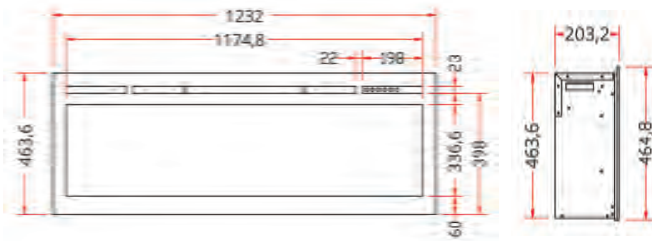

Model: SL50-B