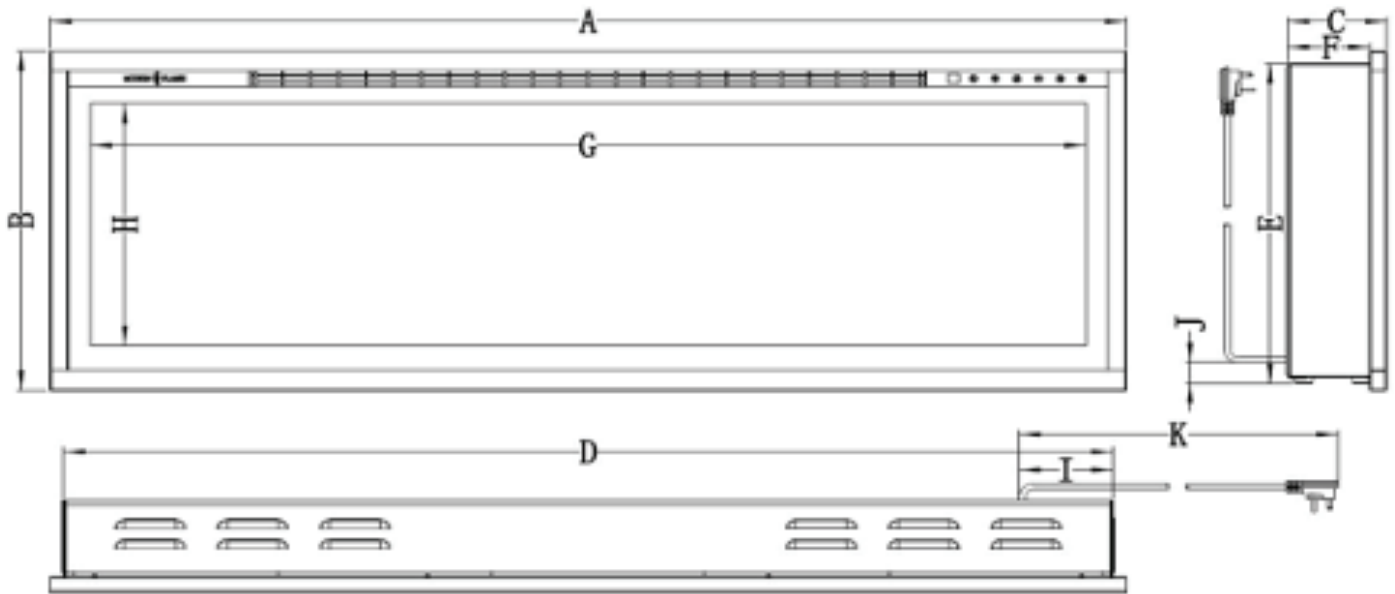

SPECTRUM SLIMLINE

Dimension Specs

SPECTRUM PRO SLIMLINE DIMENSIONAL SPECS

Model Number	A	B	C	D	E	F	G	H	I	J	K
SPS-50B	49-3/4" (1264mm)	17" (430mm)	4-3/4" (121mm)	48-5/8" (1235mm)	16-1/8" (410mm)	4" (102mm)	46" (1168mm)	12" (305mm)	4-5/8" (118mm)	1" (25.4mm)	72" (1829mm)
SPS-60B	59-3/4" (1518mm)	17" (430mm)	4-3/4" (121mm)	58-5/8" (1489mm)	16-1/8" (410mm)	4" (102mm)	55-13/16" (1418mm)	12" (305mm)	4-5/8" (118mm)	1" (25.4mm)	72" (1829mm)
SPS-74B	73-3/4" (1873mm)	17" (430mm)	4-3/4" (121mm)	72-5/8" (1845mm)	16-1/8" (410mm)	4" (102mm)	69-3/4" (1772mm)	12" (305mm)	4-5/8" (118mm)	1" (25.4mm)	72" (1829mm)
SPS-100B	99-3/4" (2534mm)	17" (430mm)	4-3/4" (121mm)	98-5/8" (2505mm)	16-1/8" (410mm)	4" (102mm)	95-7/8" (2435mm)	12" (305mm)	4-5/8" (118mm)	1" (25.4mm)	72" (1829mm)

SPS-50B DIMENSIONAL DRAWING SHOWN

ModernFlames.com

3515 E. Atlanta Ave. Phoenix, AZ 85040

(602) 268-9353 • (877) 246-9353

INNOVATING THE INDUSTRY STANDARDS OF TOMORROW