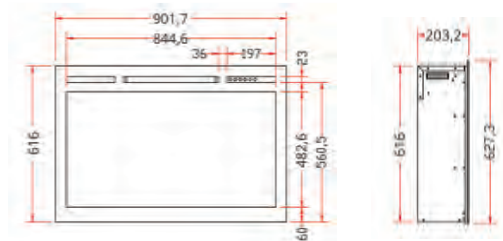

SPECIFICATIONS

MODEL #	VOLTS	BTU'S	WATTS	FRAMING DIMENSIONS	VIEWING AREA
SC36-B	AC 120V/60Hz	5000	1530 W	35½" W x 24¼" H x 8" D	33¼" x 19"
SL50-B	AC 120V/60Hz	5000	1530 W	48½" W x 18¼" H x 8" D	46¼ x 13¼"
SL74-B	AC 120V/60Hz	5000	1530 W	72½" W x 18¼" H x 8" D	70½" x 13¼"

Model: SC36-B