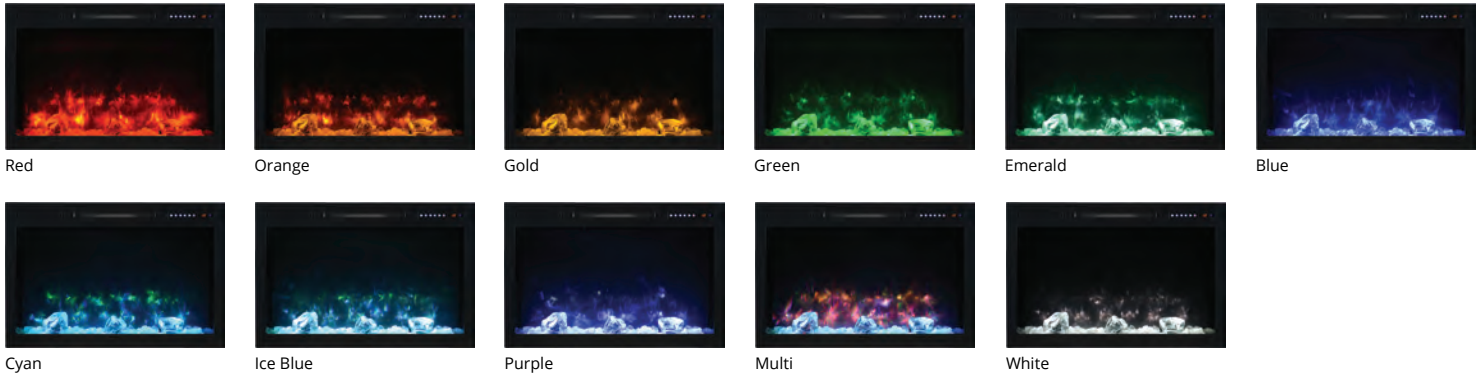

MODERN FLAMES

SPECTRUM SERIES
ELECTRIC FIREPLACE BUILT-IN FLUSH MOUNT

Modern Flames Spectrum Series Built-In Flush Mount Electric Fireplace brings the flame versatility and size options to the conventional electric fireplace. Modern Flames award winning flame appearance gets a tune up with 12 different flame color combinations to choose from. Projecting onto our gray back screen, the colors shimmer through the ember bed and create crisp clean flames through the whole color spectrum. Multicolor glacier crystal glass finishes off this contemporary ember bed. The Spectrum Series is available in 3 different models. A 36" traditional box, 48" linear box and a 72" linear box complete this line. Finally a thermostat, touch control and remote round out the operations of this series.

MULTIPLE FLAME OPTIONS (12 COLORS AVAILABLE)

SPECIFICATIONS

MODEL #	VOLTS	BTU'S	WATTS	FRAMING DIMENSIONS	VIEWING AREA
SC36-B	AC 120V/60Hz	5000	1530 W	35½" W x 24¼" H x 8" D	33¼" x 19"
SL50-B	AC 120V/60Hz	5000	1530 W	48½" W x 18¼" H x 8" D	46¼ x 13¼"
SL74-B	AC 120V/60Hz	5000	1530 W	72½" W x 18¼" H x 8" D	70½" x 13¼"