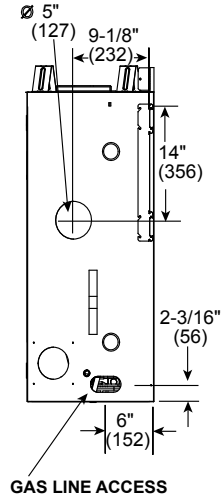

MAJESTIC

Please consult the manufacturer's installation manual for all details and requirements before making a final design layout decision.

QUARTZ 42
Direct Vent Gas Fireplace

MODEL	FRONT WIDTH		REAR WIDTH		HEIGHT		DEPTH		GLASS SIZE
	ACTUAL	FRAMING	ACTUAL	FRAMING	ACTUAL	FRAMING	ACTUAL	FRAMING	
QUARTZ42 28,500 BTU (NG) 26,000 BTU (LP)	48" [1219mm]	49" [1245mm]	37-3/4" [959mm]	49" [1245mm]	39-9/16" [1005mm]	40-1/4" [1022mm]	16-5/16" [415mm]	16-1/4" [413mm]	39-1/16" X 23-9/16" [992mm] X [599mm]

TOP VIEW

FRONT VIEW

HEAT-ZONE® ACCESS

LEFT SIDE

RIGHT SIDE

APPLIANCE LOCATION

FRAMING DIMENSIONS

WALL PENETRATION