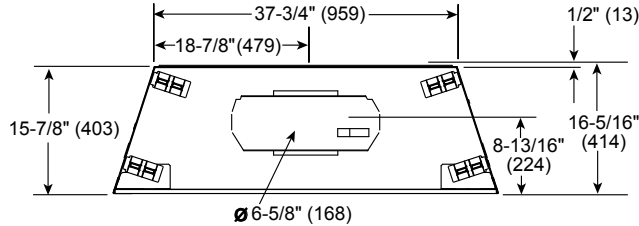

MAJESTIC

Please consult the manufacturer's installation manual for all details and requirements before making a final design layout decision.

QUARTZ 42
Direct Vent Gas Fireplace

MODEL	FRONT WIDTH		REAR WIDTH		HEIGHT		DEPTH		GLASS SIZE
	ACTUAL	FRAMING	ACTUAL	FRAMING	ACTUAL	FRAMING	ACTUAL	FRAMING	
QUARTZ42 28,500 BTU (NG) 26,000 BTU (LP)	48" [1219mm]	49" [1245mm]	37-3/4" [959mm]	49" [1245mm]	39-9/16" [1005mm]	40-1/4" [1022mm]	16-5/16" [415mm]	16-1/4" [413mm]	39-1/16" X 23-9/16" [992mm] X [599mm]

TOP VIEW

FRONT VIEW

HEAT-ZONE® ACCESS

LEFT SIDE

RIGHT SIDE

APPLIANCE LOCATION

FRAMING DIMENSIONS

WALL PENETRATION