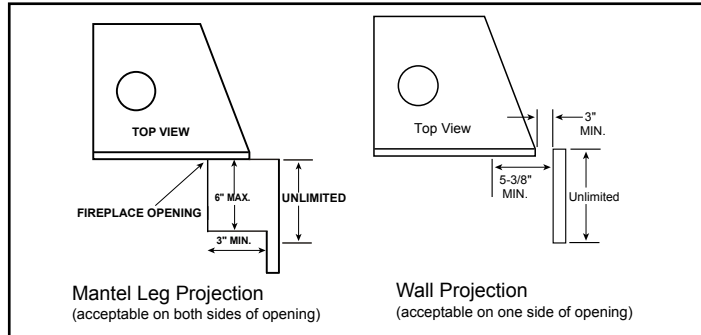

MANTEL LEG/WALL PROJECTIONS

PRODUCT LISTING CODES	
US	ANSI Z21.88-2016
CAN	CSA 2.33-2016

Product information provided is not complete and is subject to change without notice. Product installation must adhere strictly to instructions accompanying product to avoid risk of fire and potential injury.