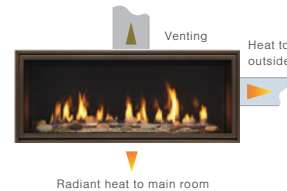

Touchscreen Remote — Features: on/off, flame height adjustment, fan speed, lights adjustment, thermostat mode, room temperature readout, child lock, timer mode, battery backup, cold climate mode, power vent, wall docking station (fan, lights and power vent are dependent on your fireplace).

Wireless Wall Switch — Features: on/off, battery strength indicator, cold climate mode.

Move heat where you want it

Passive Heat

Passive heat disperses heat naturally without moving parts, to allow TVs to be mounted above the fireplace without a mantel or shelf. Choose side, front or open wall register.

Side register

Front register

Open wall register
(opening 2" from ceiling)

Heat-Zone® Technology

Draw heat from your fireplace to another room in your home. Redirect up to 50% of the heat, while reducing wall temperatures above the fireplace.

Heat-Out® Technology

Draw heat from your fireplace and direct it outside. Redirect up to 40% of the heat while reducing wall temperatures above the fireplace.

Install virtually anywhere

Power Venting Technology