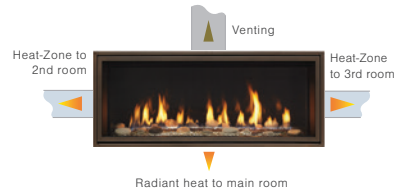

Touchscreen Remote — Features: on/off, flame height adjustment, fan speed, lights adjustment, thermostat mode, room temperature readout, child lock, timer mode, battery backup, cold climate mode, power vent, wall docking station (fan, lights and power vent are dependent on your fireplace).

Wireless Wall Switch — Features: on/off, battery strength indicator, cold climate mode.

Move heat where you want it

Passive Heat

Passive heat disperses heat naturally without moving parts, to allow TVs to be mounted above the fireplace without a mantel or shelf. Choose side, front or open wall register.

Side register

Front register

Open wall register
(opening 2" from ceiling)

Heat-Zone® Technology

Draw heat from your fireplace to another room in your home. Redirect up to 50% of the heat, while reducing wall temperatures above the fireplace.

Heat-Out® Technology

Draw heat from your fireplace and direct it outside. Redirect up to 40% of the heat while reducing wall temperatures above the fireplace.

Install virtually anywhere

Power Venting Technology