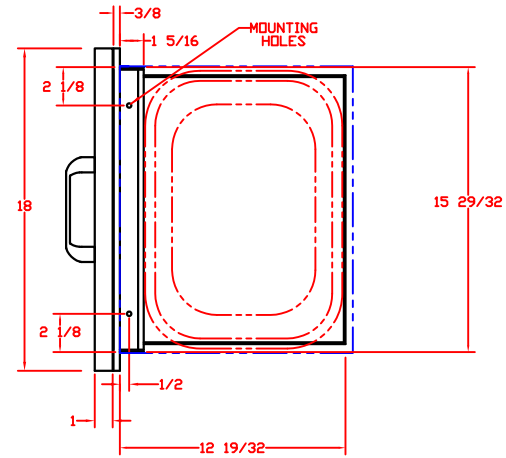

1/20/10

LYNX TRASH CENTER  
MODEL L18TC  
W/ DIMENSIONS

ISLAND CUTOUT  
IN BLUE

TOP VIEW

FRONT VIEW

SIDE VIEW

1/20/10

LYNX TRASH CENTER  
MODEL L18TC  
ISLAND CUTOUT

TOP VIEW

FRONT VIEW

SIDE VIEW