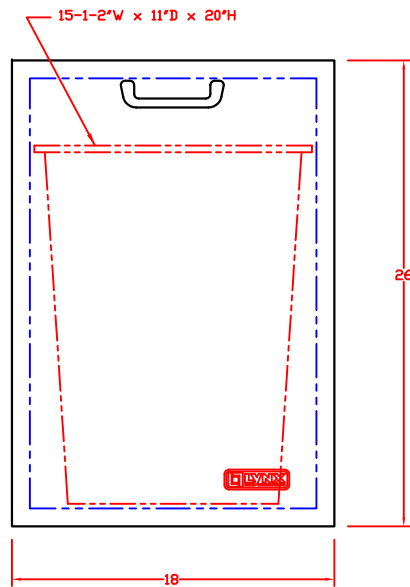

1/20/10

LYNX TRASH CENTER  
MODEL L18TC  
W/ DIMENSIONS

ISLAND CUTOUT  
IN BLUE

TOP VIEW

FRONT VIEW

SIDE VIEW

1/20/10

LYNX TRASH CENTER  
MODEL L18TC  
ISLAND CUTOUT

TOP VIEW

FRONT VIEW

SIDE VIEW