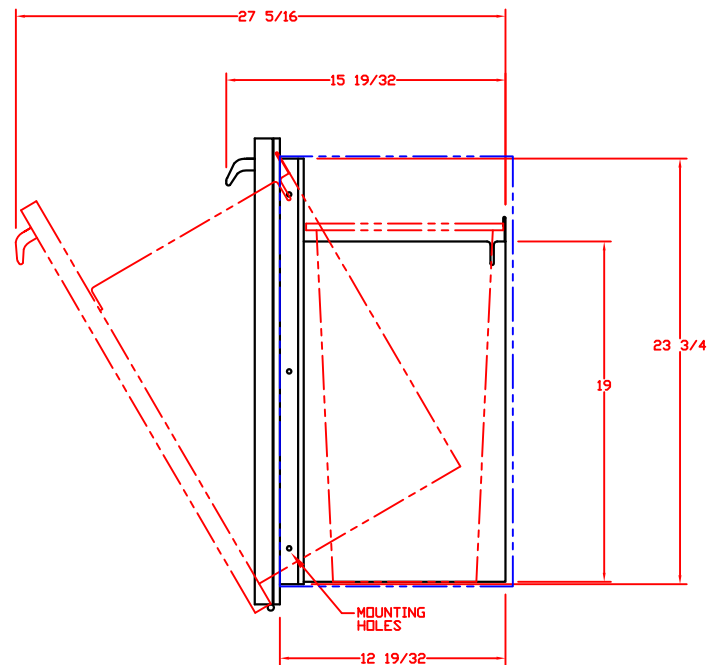

1/20/10

LYNX TRASH CENTER  
MODEL L18TC  
W/ DIMENSIONS

ISLAND CUTOUT  
IN BLUE

TOP VIEW

FRONT VIEW

SIDE VIEW

1/20/10

LYNX TRASH CENTER  
MODEL L18TC  
ISLAND CUTOUT

TOP VIEW

FRONT VIEW

SIDE VIEW