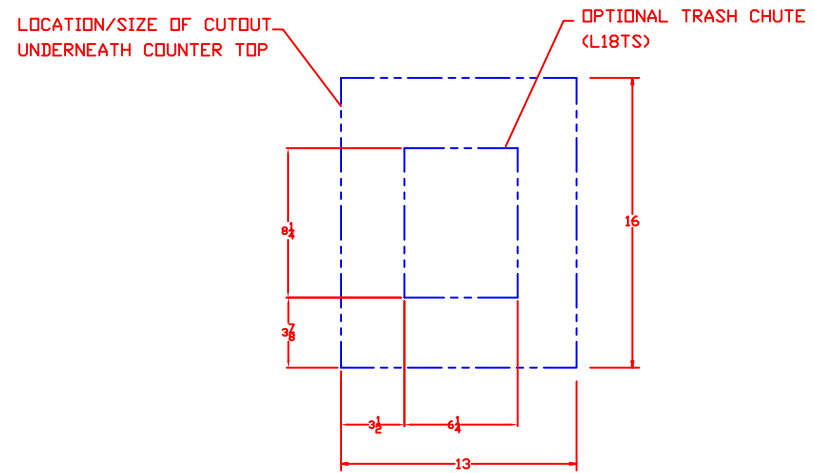

1/20/10

LYNX TRASH CENTER  
MODEL L18TC  
W/ DIMENSIONS

ISLAND CUTOUT  
IN BLUE

TOP VIEW

FRONT VIEW

SIDE VIEW

1/20/10

LYNX TRASH CENTER  
MODEL L18TC  
ISLAND CUTOUT

TOP VIEW

FRONT VIEW

SIDE VIEW