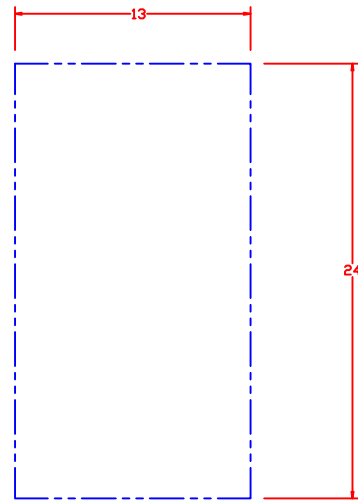

1/20/10

LYNX TRASH CENTER  
MODEL L18TC  
W/ DIMENSIONS

ISLAND CUTOUT  
IN BLUE

TOP VIEW

FRONT VIEW

SIDE VIEW

1/20/10

LYNX TRASH CENTER  
MODEL L18TC  
ISLAND CUTOUT

TOP VIEW

FRONT VIEW

SIDE VIEW