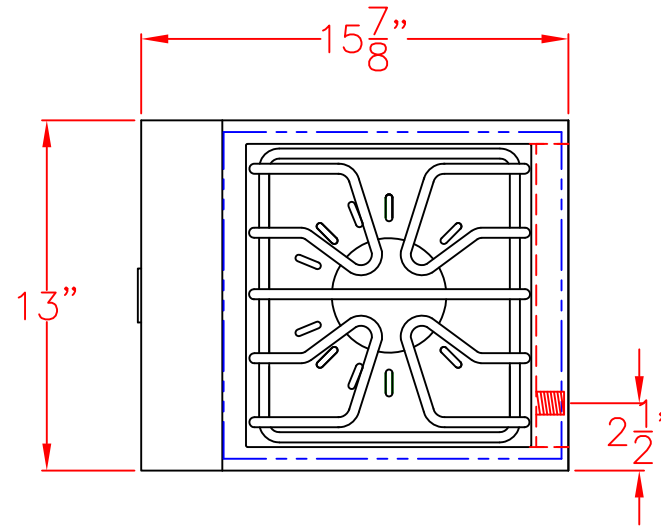

02/02/14

LYNX SIDE BURNER
SINGLE- LSB1-3
W/ DIMENSIONS

ISLAND CUTOUT
IN BLUE (page 2)

TOP VIEW

FRONT VIEW

SIDE VIEW

02/02/14

LYNX SIDE BURNER
SINGLE- LSB1-3
ISLAND CUTOUT

TOP VIEW

ISLAND FRONT
OVERHANG NOTCH

FRONT VIEW

SIDE VIEW