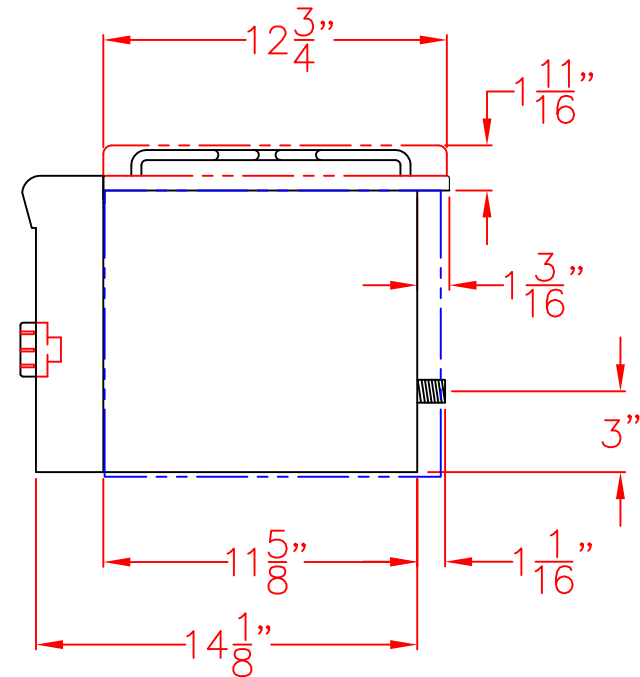

02/02/14

LYNX SIDE BURNER
SINGLE- LSB1-3
W/ DIMENSIONS

ISLAND CUTOUT
IN BLUE (page 2)

TOP VIEW

FRONT VIEW

SIDE VIEW

02/02/14

LYNX SIDE BURNER
SINGLE- LSB1-3
ISLAND CUTOUT

TOP VIEW

ISLAND FRONT
OVERHANG NOTCH

FRONT VIEW

SIDE VIEW