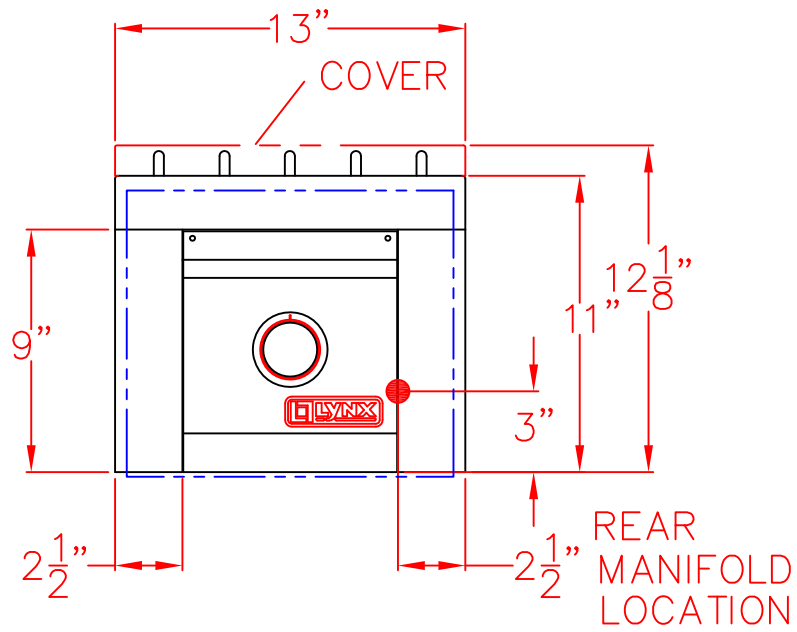

02/02/14

LYNX SIDE BURNER
SINGLE- LSB1-3
W/ DIMENSIONS

ISLAND CUTOUT
IN BLUE (page 2)

TOP VIEW

FRONT VIEW

SIDE VIEW

02/02/14

LYNX SIDE BURNER
SINGLE- LSB1-3
ISLAND CUTOUT

TOP VIEW

ISLAND FRONT
OVERHANG NOTCH

FRONT VIEW

SIDE VIEW