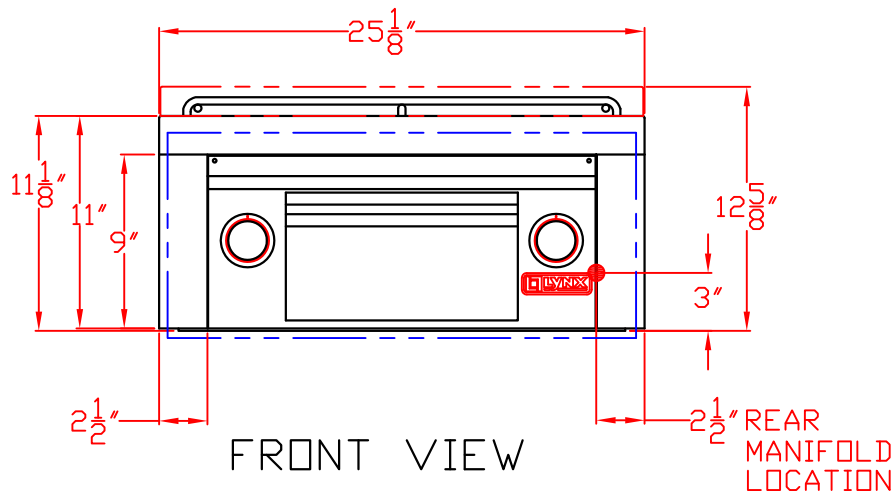

1/20/10

LYNX SIDE BURNER-PREP CENTER LSB2PC-1 W/ DIMENSIONS

ISLAND CUTOUT
IN BLUE

TOP VIEW

FRONT VIEW

SIDE VIEW

1/20/10

LYNX SIDE BURNER-PREP CENTER
LSB2PC-1
ISLAND CUTOUT

TOP VIEW

FRONT VIEW

SIDE VIEW