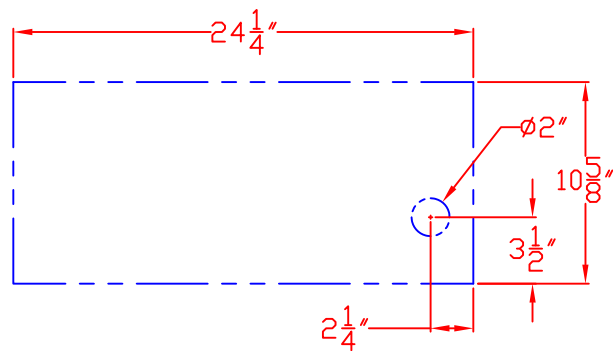

1/20/10

LYNX SIDE BURNER-PREP CENTER LSB2PC-1 W/ DIMENSIONS

ISLAND CUTOUT
IN BLUE

TOP VIEW

FRONT VIEW

SIDE VIEW

1/20/10

LYNX SIDE BURNER-PREP CENTER
LSB2PC-1
ISLAND CUTOUT

TOP VIEW

FRONT VIEW

SIDE VIEW