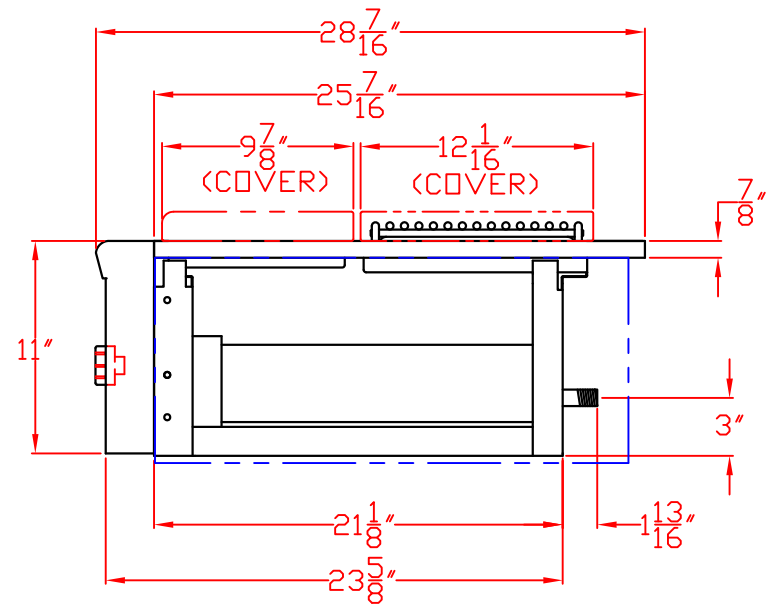

1/20/10

LYNX SIDE BURNER-PREP CENTER LSB2PC-1 W/ DIMENSIONS

ISLAND CUTOUT
IN BLUE

TOP VIEW

FRONT VIEW

SIDE VIEW

1/20/10

LYNX SIDE BURNER-PREP CENTER
LSB2PC-1
ISLAND CUTOUT

TOP VIEW

FRONT VIEW

SIDE VIEW