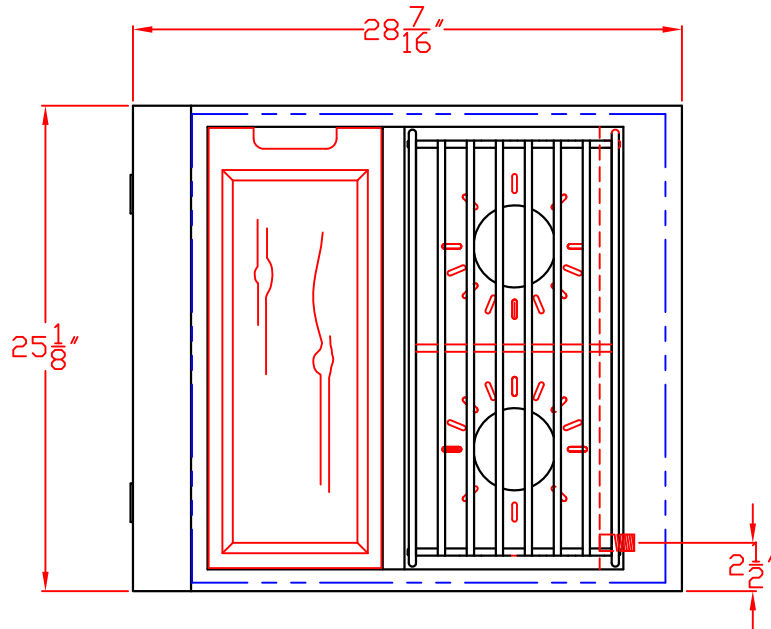

1/20/10

LYNX SIDE BURNER-PREP CENTER LSB2PC-1 W/ DIMENSIONS

ISLAND CUTOUT
IN BLUE

TOP VIEW

FRONT VIEW

SIDE VIEW

1/20/10

LYNX SIDE BURNER-PREP CENTER
LSB2PC-1
ISLAND CUTOUT

TOP VIEW

FRONT VIEW

SIDE VIEW