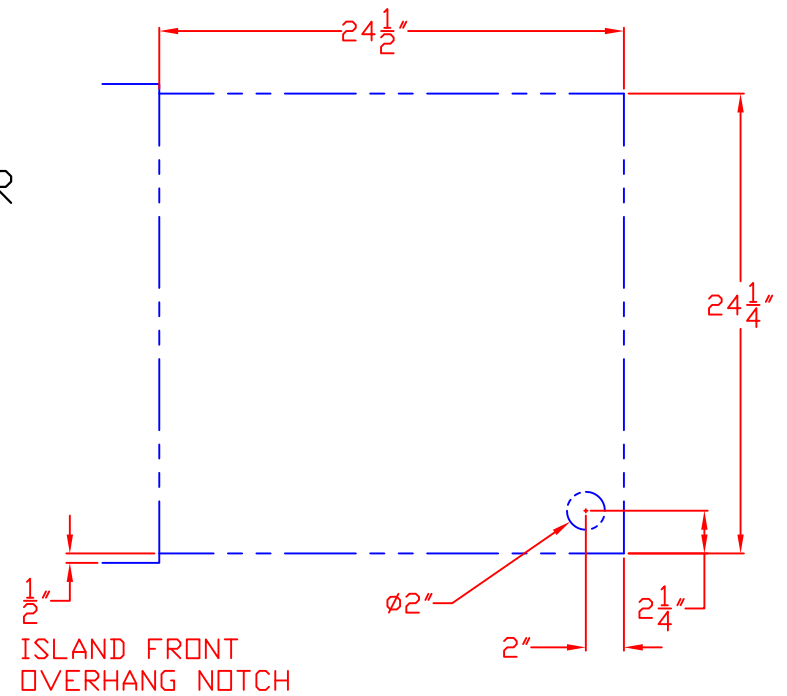

1/20/10

LYNX SIDE BURNER-PREP CENTER LSB2PC-1 W/ DIMENSIONS

ISLAND CUTOUT
IN BLUE

TOP VIEW

FRONT VIEW

SIDE VIEW

1/20/10

LYNX SIDE BURNER-PREP CENTER
LSB2PC-1
ISLAND CUTOUT

TOP VIEW

FRONT VIEW

SIDE VIEW