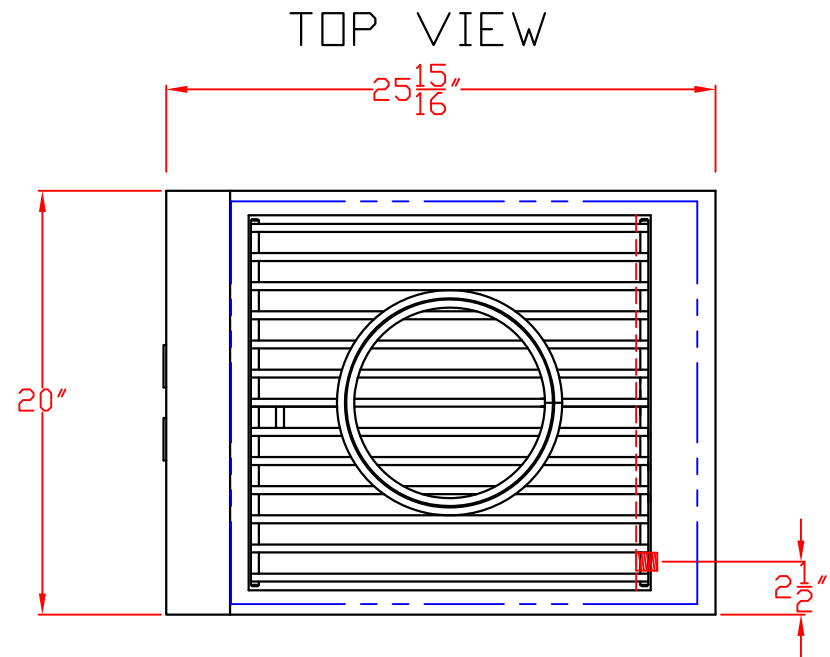

1/20/10

LYNX POWER BURNER LPB W/ DIMENSIONS

ISLAND CUTOUT
IN BLUE

1/20/10

LYNX POWER BURNER
LPB
ISLAND CUTOUT

TOP VIEW

FRONT VIEW

SIDE VIEW