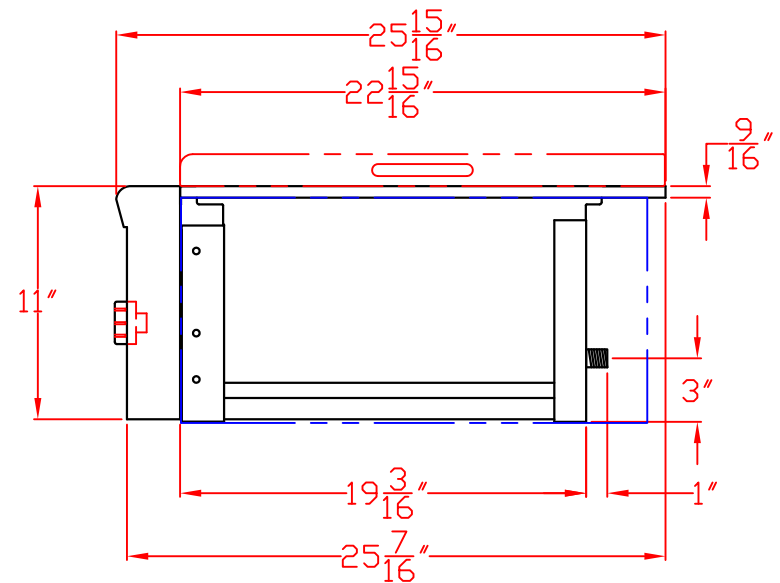

1/20/10

LYNX POWER BURNER LPB W/ DIMENSIONS

ISLAND CUTOUT
IN BLUE

1/20/10

LYNX POWER BURNER
LPB
ISLAND CUTOUT

TOP VIEW

FRONT VIEW

SIDE VIEW