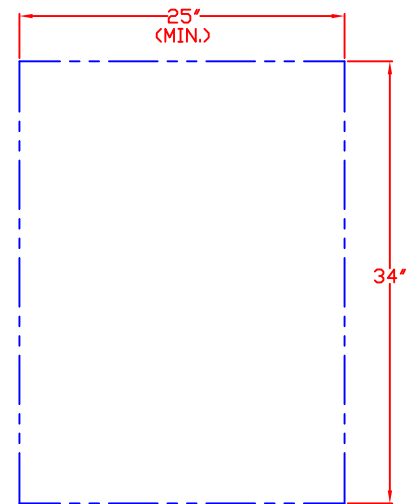

LYNX 15" OUTDOOR ICE MACHINE
MODEL L15ICE
ISLAND CUTOUT

TOP VIEW

FRONT VIEW

SIDE VIEW