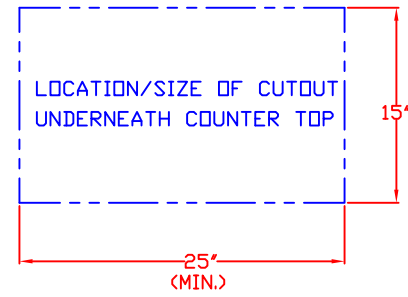

LYNX 15" OUTDOOR ICE MACHINE
MODEL L15ICE
ISLAND CUTOUT

TOP VIEW

FRONT VIEW

SIDE VIEW