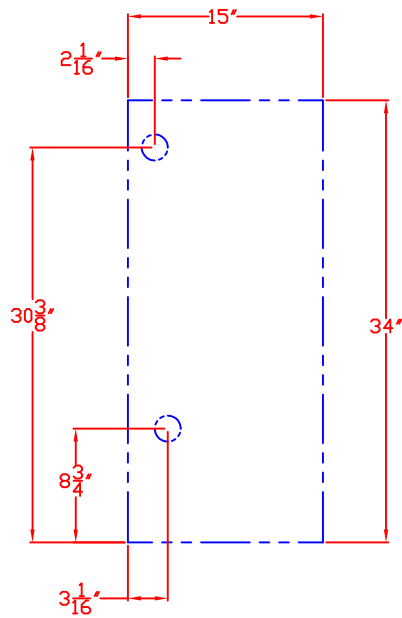

LYNX 15" OUTDOOR ICE MACHINE
MODEL L15ICE
ISLAND CUTOUT

TOP VIEW

FRONT VIEW

SIDE VIEW