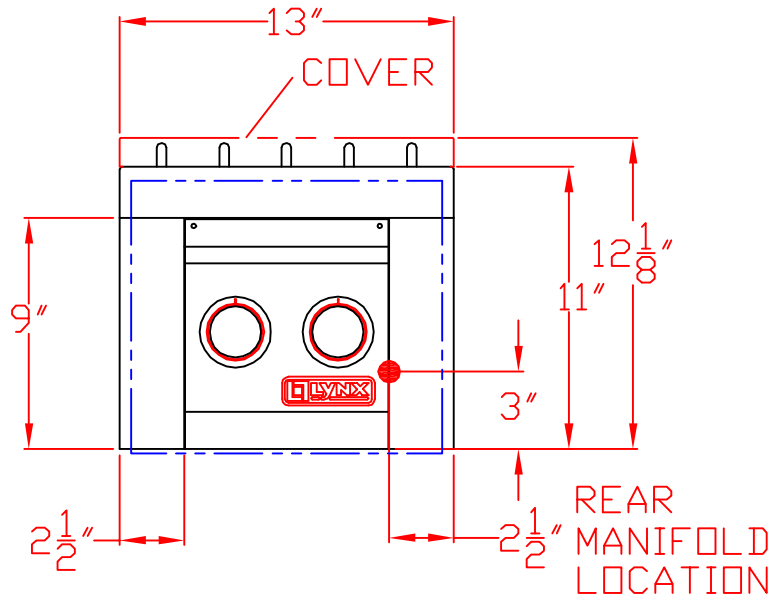

1/12/11

LYNX SIDE BURNER
DOUBLE- LSB2-1/LSB2-2
W/ DIMENSIONS

ISLAND CUTOUT
IN BLUE

TOP VIEW

FRONT VIEW

SIDE VIEW

1/12/11

LYNX SIDE BURNER
DOUBLE- LSB2-1/LSB2-2
ISLAND CUTOUT

TOP VIEW

FRONT VIEW

SIDE VIEW