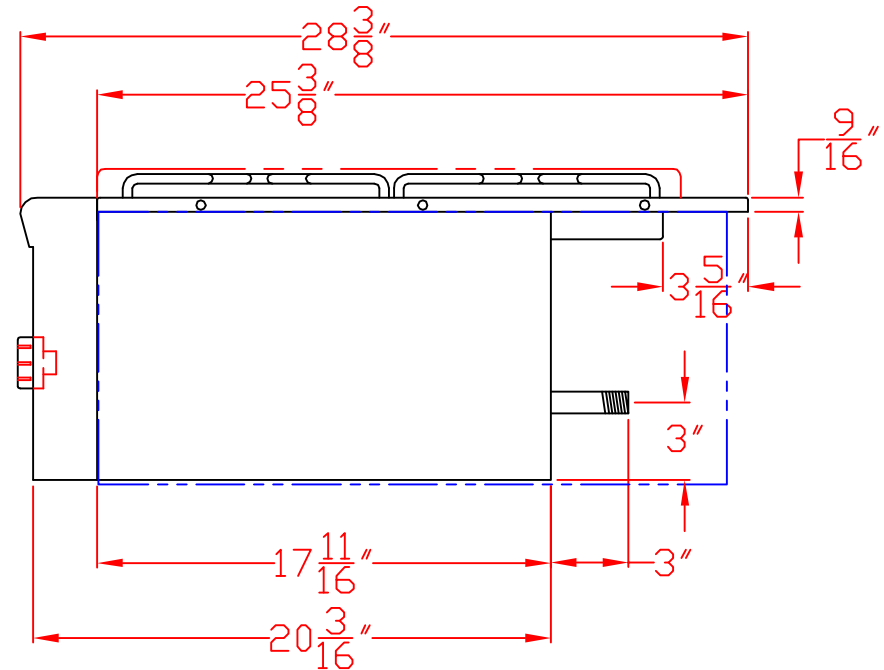

1/12/11

LYNX SIDE BURNER
DOUBLE- LSB2-1/LSB2-2
W/ DIMENSIONS

ISLAND CUTOUT
IN BLUE

TOP VIEW

FRONT VIEW

SIDE VIEW

1/12/11

LYNX SIDE BURNER
DOUBLE- LSB2-1/LSB2-2
ISLAND CUTOUT

TOP VIEW

FRONT VIEW

SIDE VIEW