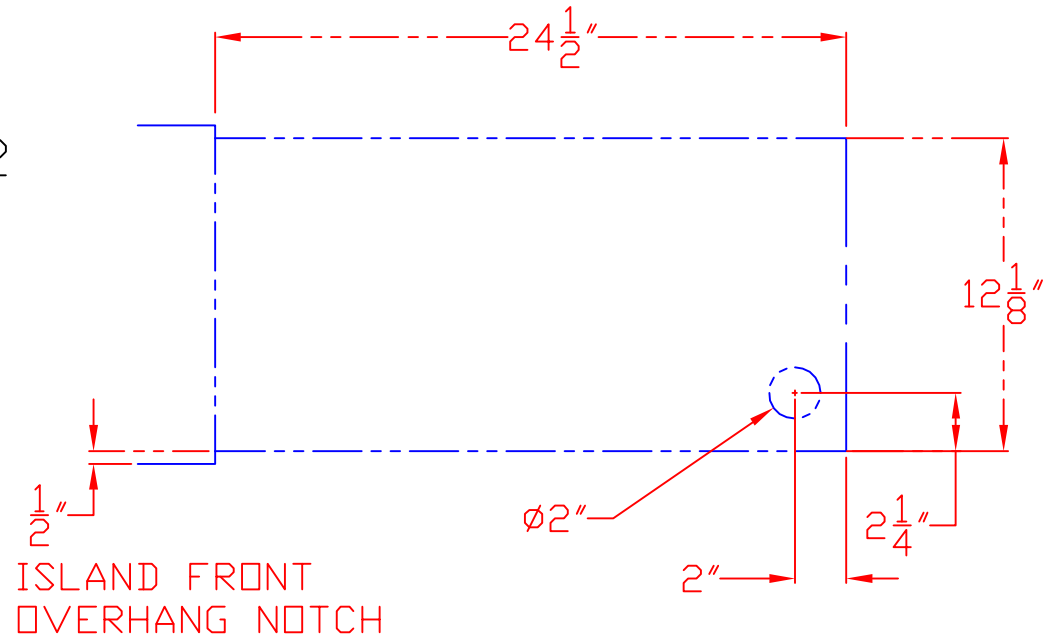

1/12/11

LYNX SIDE BURNER
DOUBLE- LSB2-1/LSB2-2
W/ DIMENSIONS

ISLAND CUTOUT
IN BLUE

TOP VIEW

FRONT VIEW

SIDE VIEW

1/12/11

LYNX SIDE BURNER
DOUBLE- LSB2-1/LSB2-2
ISLAND CUTOUT

TOP VIEW

FRONT VIEW

SIDE VIEW