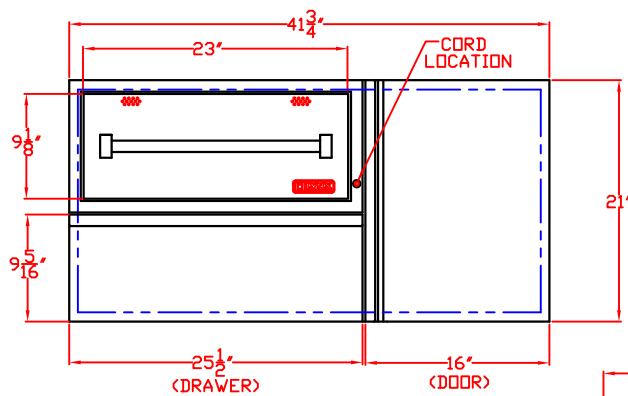

42 IN. CONVENIENCE CENTER
AND WARMING DRAWER
MODEL L42CC
WITH DIMENSIONS

TOP VIEW

ISLAND CUTOUT
IN BLUE

FRONT VIEW

SIDE VIEW

DRAWER EXTENDED

LYNX 42 IN. CONVENIENCE CENTER
AND WARMING DRAWER
MODEL L42CC
ISLAND CUTOUT