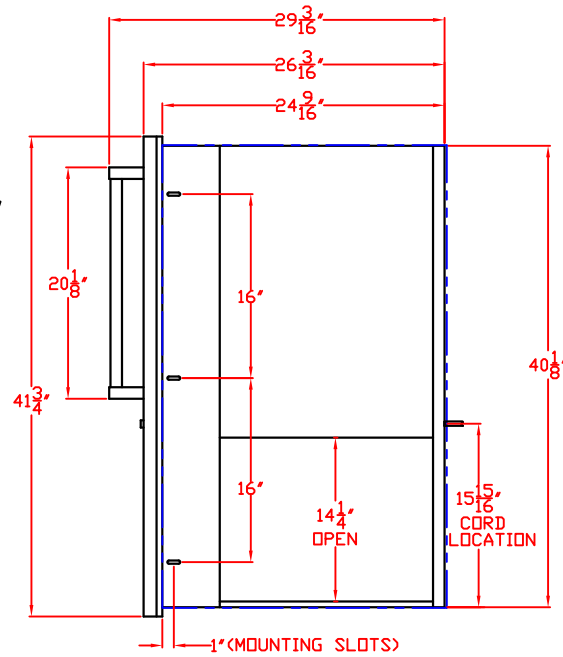

42 IN. CONVENIENCE CENTER
AND WARMING DRAWER
MODEL L42CC
WITH DIMENSIONS

TOP VIEW

ISLAND CUTOUT
IN BLUE

FRONT VIEW

SIDE VIEW

DRAWER EXTENDED

LYNX 42 IN. CONVENIENCE CENTER
AND WARMING DRAWER
MODEL L42CC
ISLAND CUTOUT