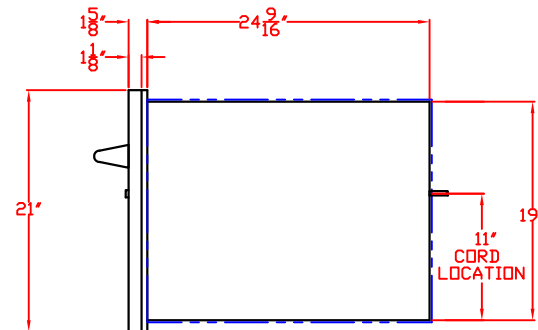

42 IN. CONVENIENCE CENTER
AND WARMING DRAWER
MODEL L42CC
WITH DIMENSIONS

TOP VIEW

ISLAND CUTOUT
IN BLUE

FRONT VIEW

SIDE VIEW

DRAWER EXTENDED

LYNX 42 IN. CONVENIENCE CENTER
AND WARMING DRAWER
MODEL L42CC
ISLAND CUTOUT