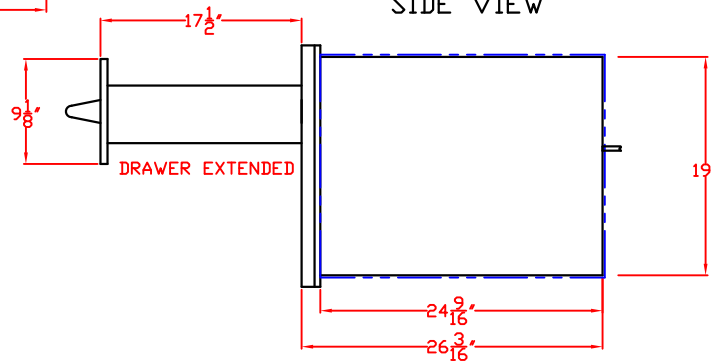

42 IN. CONVENIENCE CENTER
AND WARMING DRAWER
MODEL L42CC
WITH DIMENSIONS

TOP VIEW

ISLAND CUTOUT
IN BLUE

FRONT VIEW

SIDE VIEW

DRAWER EXTENDED

LYNX 42 IN. CONVENIENCE CENTER
AND WARMING DRAWER
MODEL L42CC
ISLAND CUTOUT