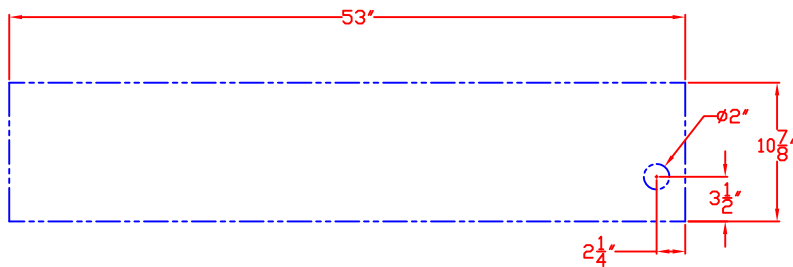

LYNX BUILT-IN 54"  
W/ DIMENSIONS  
ISLAND CUTOUT IN BLUE

TOP VIEW

FRONT VIEW

RIGHT SIDE VIEW

# LYNX BUILT-IN 54" ISLAND CUTOUT

FRONT VIEW

TOP VIEW

SIDE VIEW