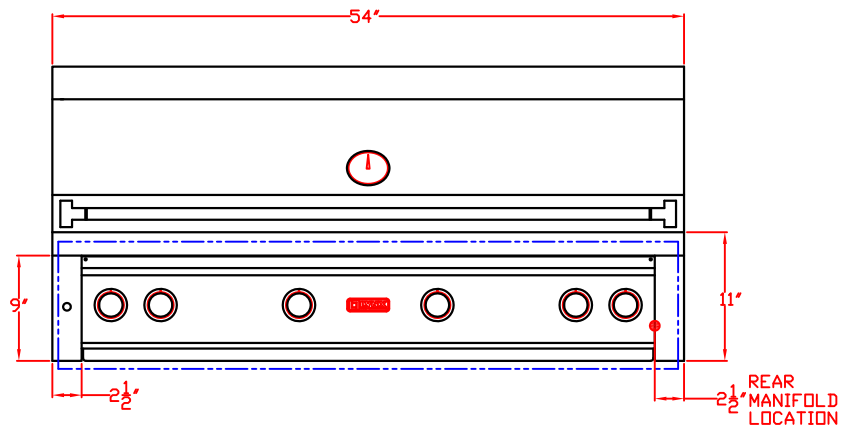

LYNX BUILT-IN 54"  
W/ DIMENSIONS  
ISLAND CUTOUT IN BLUE

TOP VIEW

FRONT VIEW

RIGHT SIDE VIEW

# LYNX BUILT-IN 54" ISLAND CUTOUT

FRONT VIEW

TOP VIEW

SIDE VIEW