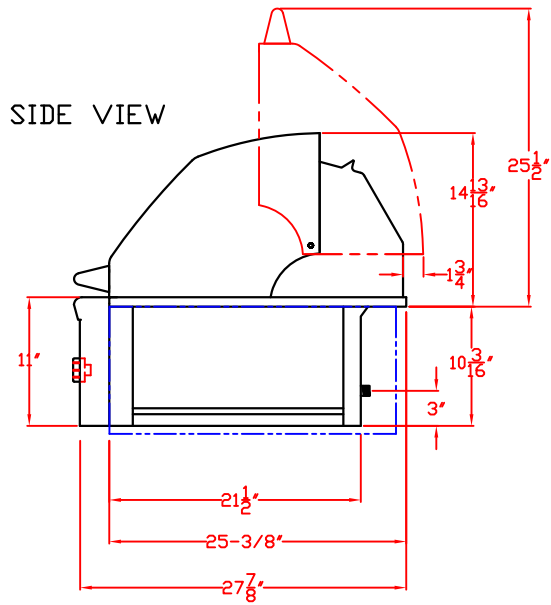

LYNX BUILT-IN 54"  
W/ DIMENSIONS  
ISLAND CUTOUT IN BLUE

TOP VIEW

FRONT VIEW

RIGHT SIDE VIEW

# LYNX BUILT-IN 54" ISLAND CUTOUT

FRONT VIEW

TOP VIEW

SIDE VIEW