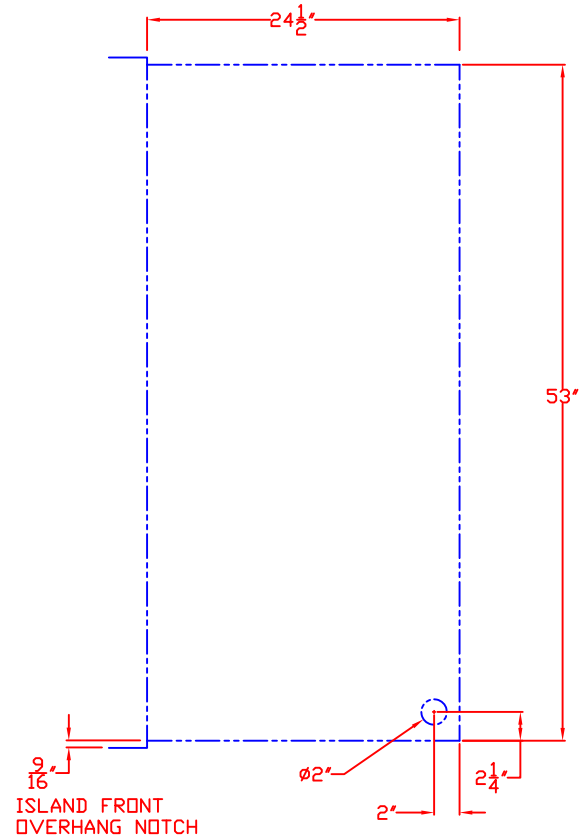

LYNX BUILT-IN 54"  
W/ DIMENSIONS  
ISLAND CUTOUT IN BLUE

TOP VIEW

FRONT VIEW

RIGHT SIDE VIEW

# LYNX BUILT-IN 54" ISLAND CUTOUT

FRONT VIEW

TOP VIEW

SIDE VIEW