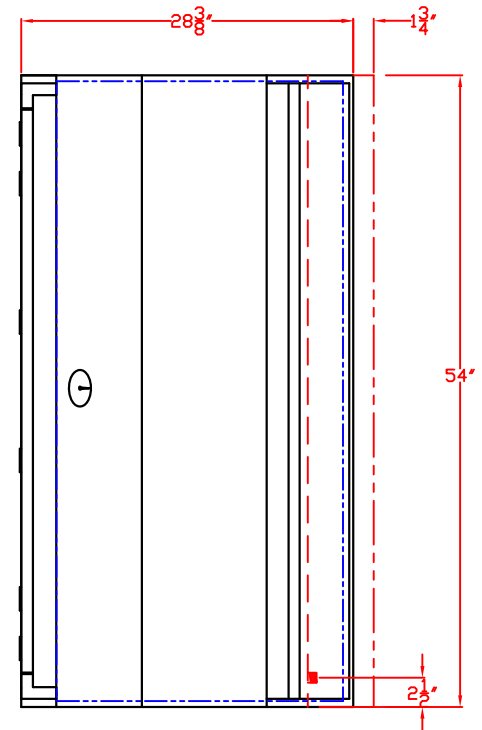

LYNX BUILT-IN 54"  
W/ DIMENSIONS  
ISLAND CUTOUT IN BLUE

TOP VIEW

FRONT VIEW

RIGHT SIDE VIEW

# LYNX BUILT-IN 54" ISLAND CUTOUT

FRONT VIEW

TOP VIEW

SIDE VIEW