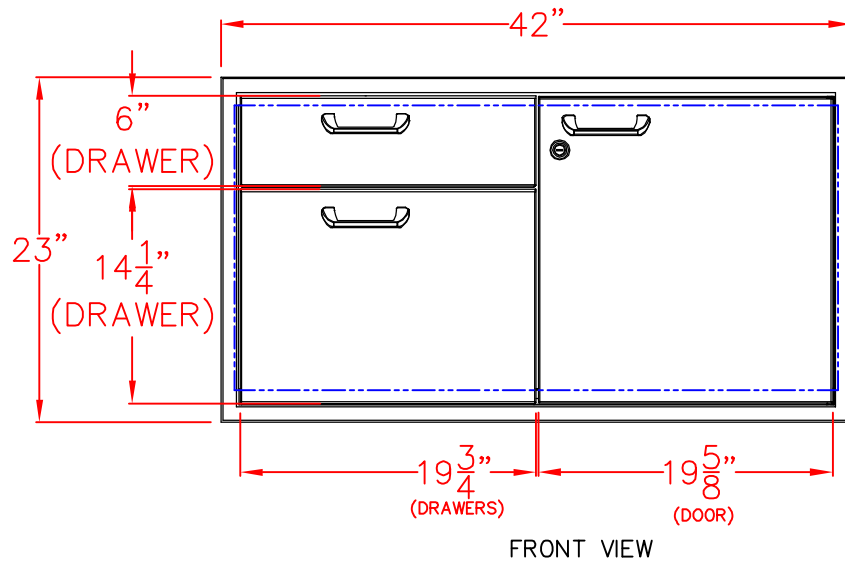

10/12/15

LYNX 42 IN. STORAGE ACCESSORY
MODEL LSA42
W/ DIMENSIONS

ISLAND CUTOUT
IN BLUE

10/12/15

LYNX 42 IN. STORAGE ACCESSORY
MODEL LSA42
ISLAND CUTOUT

ISLAND CUTOUT
IN BLUE

FRONT VIEW

SIDE VIEW