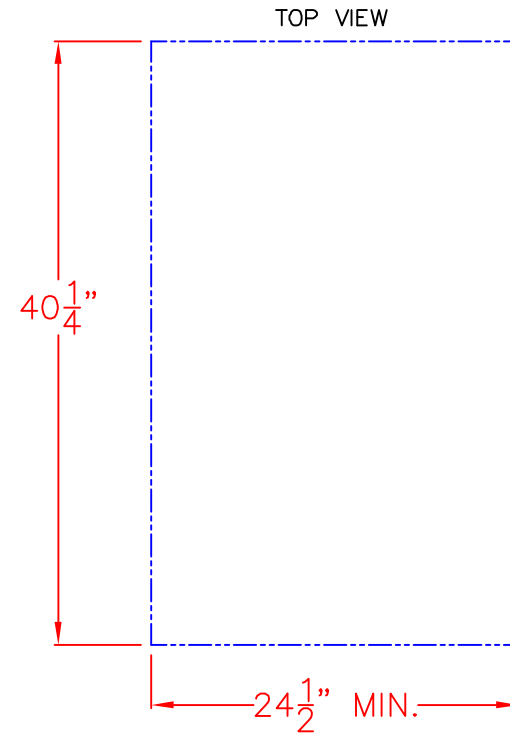

10/12/15

LYNX 42 IN. STORAGE ACCESSORY
MODEL LSA42
W/ DIMENSIONS

ISLAND CUTOUT
IN BLUE

10/12/15

LYNX 42 IN. STORAGE ACCESSORY
MODEL LSA42
ISLAND CUTOUT

ISLAND CUTOUT
IN BLUE

FRONT VIEW

SIDE VIEW