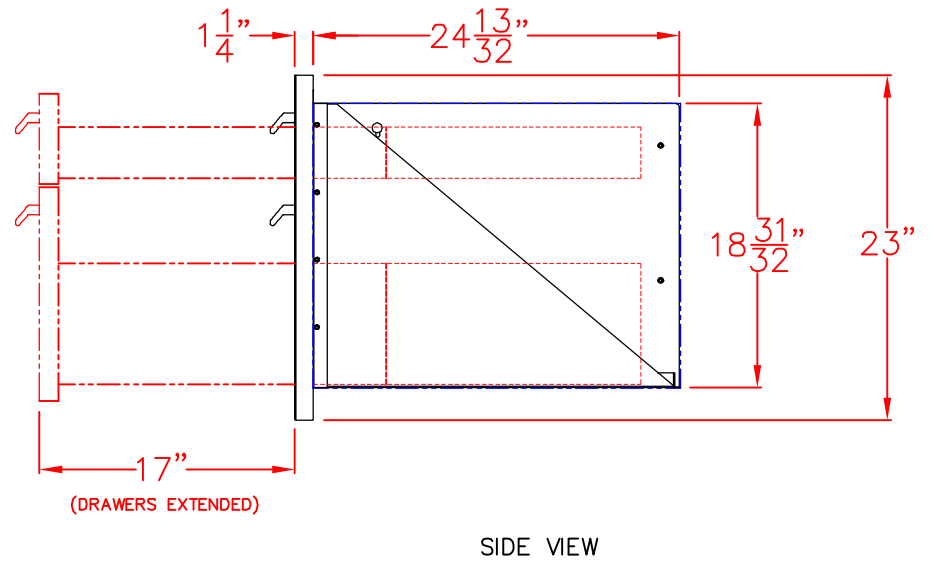

10/12/15

LYNX 42 IN. STORAGE ACCESSORY
MODEL LSA42
W/ DIMENSIONS

ISLAND CUTOUT
IN BLUE

10/12/15

LYNX 42 IN. STORAGE ACCESSORY
MODEL LSA42
ISLAND CUTOUT

ISLAND CUTOUT
IN BLUE

FRONT VIEW

SIDE VIEW