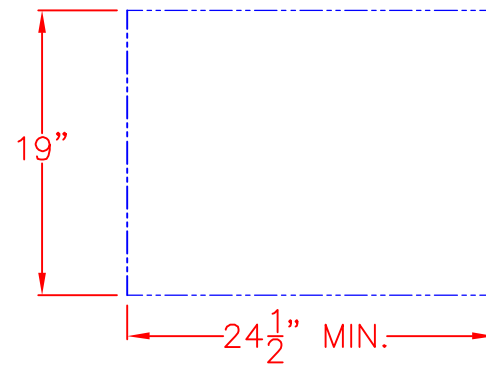

10/12/15

LYNX 42 IN. STORAGE ACCESSORY
MODEL LSA42
W/ DIMENSIONS

ISLAND CUTOUT
IN BLUE

10/12/15

LYNX 42 IN. STORAGE ACCESSORY
MODEL LSA42
ISLAND CUTOUT

ISLAND CUTOUT
IN BLUE

FRONT VIEW

SIDE VIEW