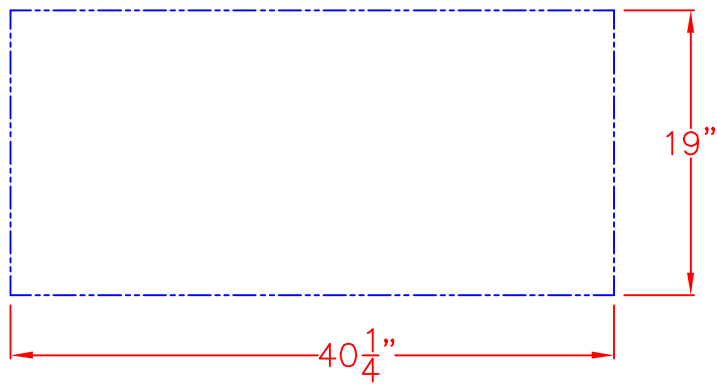

10/12/15

LYNX 42 IN. STORAGE ACCESSORY
MODEL LSA42
W/ DIMENSIONS

ISLAND CUTOUT
IN BLUE

10/12/15

LYNX 42 IN. STORAGE ACCESSORY
MODEL LSA42
ISLAND CUTOUT

ISLAND CUTOUT
IN BLUE

FRONT VIEW

SIDE VIEW