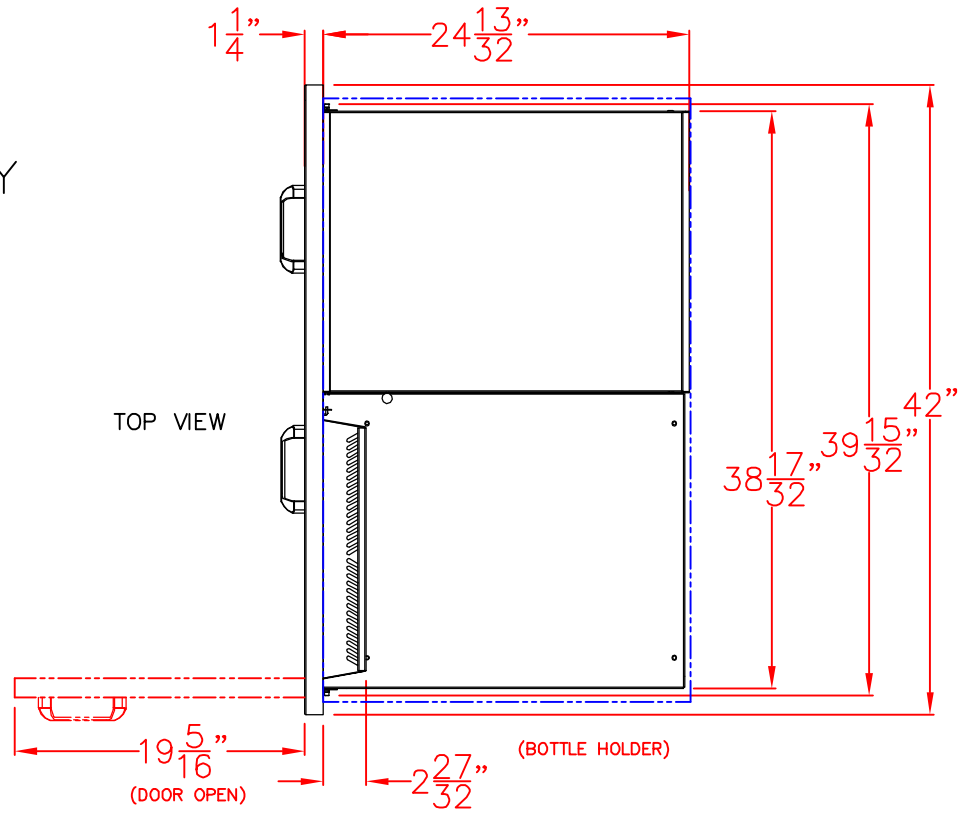

10/12/15

LYNX 42 IN. STORAGE ACCESSORY
MODEL LSA42
W/ DIMENSIONS

ISLAND CUTOUT
IN BLUE

10/12/15

LYNX 42 IN. STORAGE ACCESSORY
MODEL LSA42
ISLAND CUTOUT

ISLAND CUTOUT
IN BLUE

FRONT VIEW

SIDE VIEW