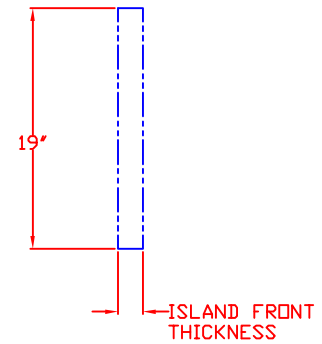

LYNX 42 IN. ACCESS DOORS  
MODEL LDR42T  
W/ DIMENSIONS

ISLAND CUTOUT  
IN BLUE

FRONT VIEW

TOP VIEW

SIDE VIEW

LYNX 42 IN. ACCESS DOORS  
MODEL LDR42T  
ISLAND CUTOUT

TOP VIEW

FRONT VIEW

SIDE VIEW