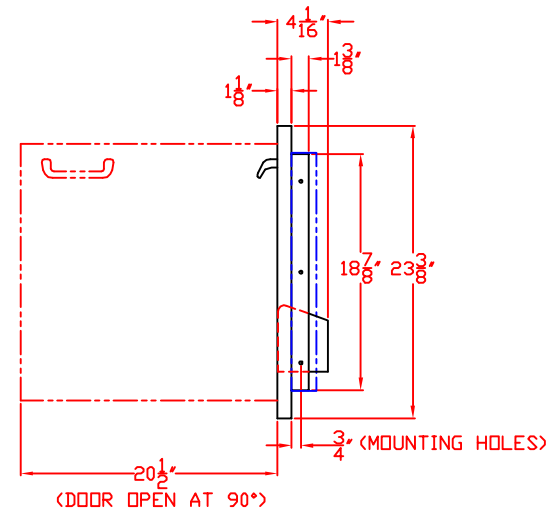

LYNX 42 IN. ACCESS DOORS  
MODEL LDR42T  
W/ DIMENSIONS

ISLAND CUTOUT  
IN BLUE

FRONT VIEW

TOP VIEW

SIDE VIEW

LYNX 42 IN. ACCESS DOORS  
MODEL LDR42T  
ISLAND CUTOUT

TOP VIEW

FRONT VIEW

SIDE VIEW