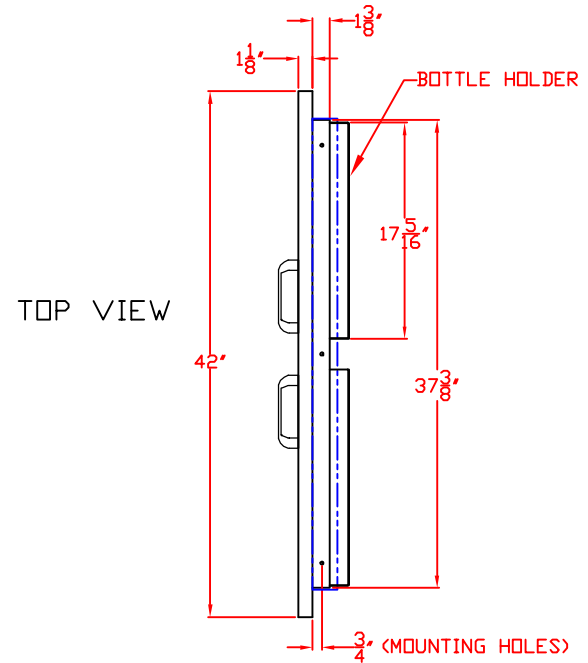

LYNX 42 IN. ACCESS DOORS  
MODEL LDR42T  
W/ DIMENSIONS

ISLAND CUTOUT  
IN BLUE

FRONT VIEW

TOP VIEW

SIDE VIEW

LYNX 42 IN. ACCESS DOORS  
MODEL LDR42T  
ISLAND CUTOUT

TOP VIEW

FRONT VIEW

SIDE VIEW