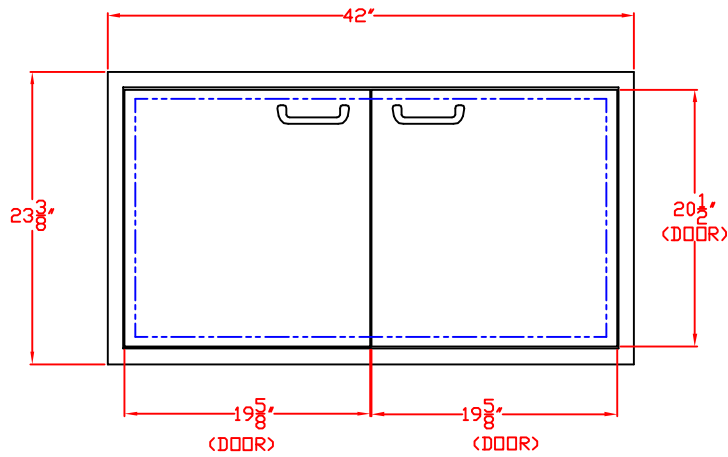

LYNX 42 IN. ACCESS DOORS  
MODEL LDR42T  
W/ DIMENSIONS

ISLAND CUTOUT  
IN BLUE

FRONT VIEW

TOP VIEW

SIDE VIEW

LYNX 42 IN. ACCESS DOORS  
MODEL LDR42T  
ISLAND CUTOUT

TOP VIEW

FRONT VIEW

SIDE VIEW