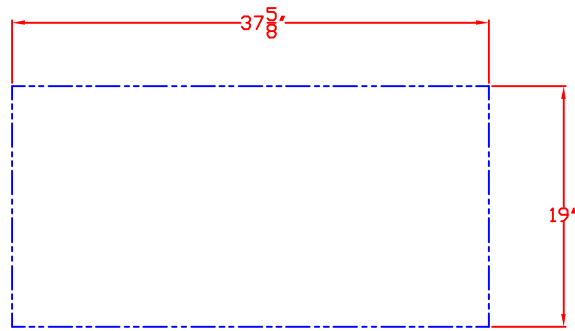

LYNX 42 IN. ACCESS DOORS  
MODEL LDR42T  
W/ DIMENSIONS

ISLAND CUTOUT  
IN BLUE

FRONT VIEW

TOP VIEW

SIDE VIEW

LYNX 42 IN. ACCESS DOORS  
MODEL LDR42T  
ISLAND CUTOUT

TOP VIEW

FRONT VIEW

SIDE VIEW