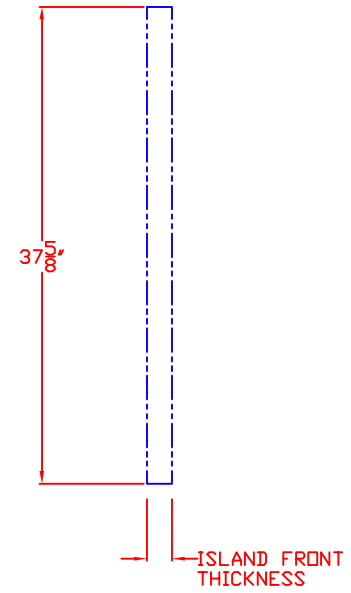

LYNX 42 IN. ACCESS DOORS  
MODEL LDR42T  
W/ DIMENSIONS

ISLAND CUTOUT  
IN BLUE

FRONT VIEW

TOP VIEW

SIDE VIEW

LYNX 42 IN. ACCESS DOORS  
MODEL LDR42T  
ISLAND CUTOUT

TOP VIEW

FRONT VIEW

SIDE VIEW