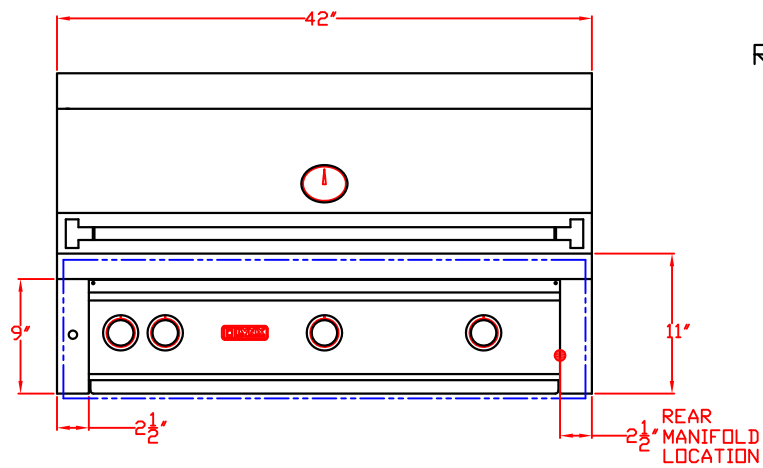

LYNX BUILT-IN 42"
W/ DIMENSIONS
ISLAND CUTOUT IN BLUE

TOP VIEW

FRONT VIEW

RIGHT SIDE VIEW

1/20/10

LYNX BUILT-IN 42" ISLAND CUTOUT

TOP VIEW

FRONT VIEW

SIDE VIEW