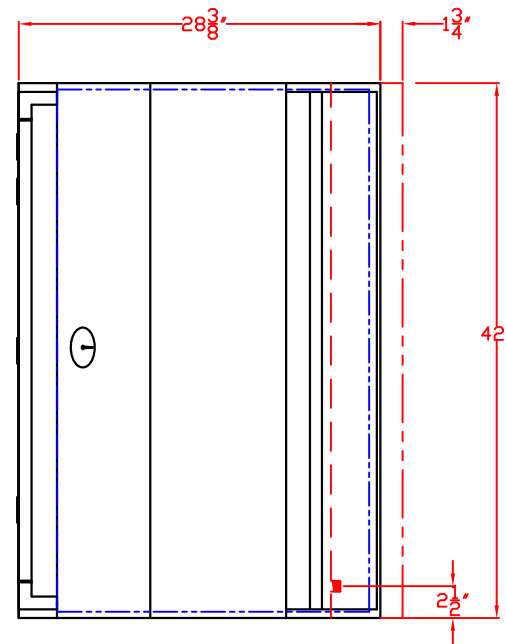

LYNX BUILT-IN 42"
W/ DIMENSIONS
ISLAND CUTOUT IN BLUE

TOP VIEW

FRONT VIEW

RIGHT SIDE VIEW

1/20/10

LYNX BUILT-IN 42" ISLAND CUTOUT

TOP VIEW

FRONT VIEW

SIDE VIEW