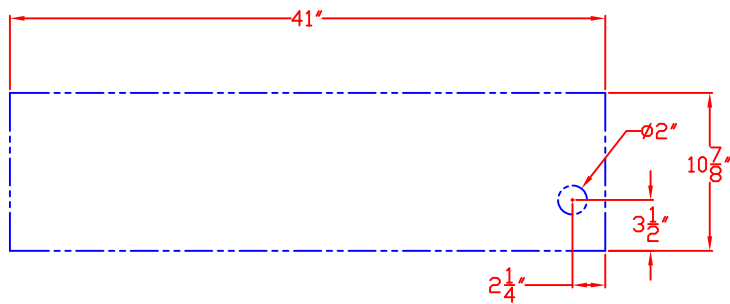

LYNX BUILT-IN 42"
W/ DIMENSIONS
ISLAND CUTOUT IN BLUE

TOP VIEW

FRONT VIEW

RIGHT SIDE VIEW

1/20/10

LYNX BUILT-IN 42" ISLAND CUTOUT

TOP VIEW

FRONT VIEW

SIDE VIEW