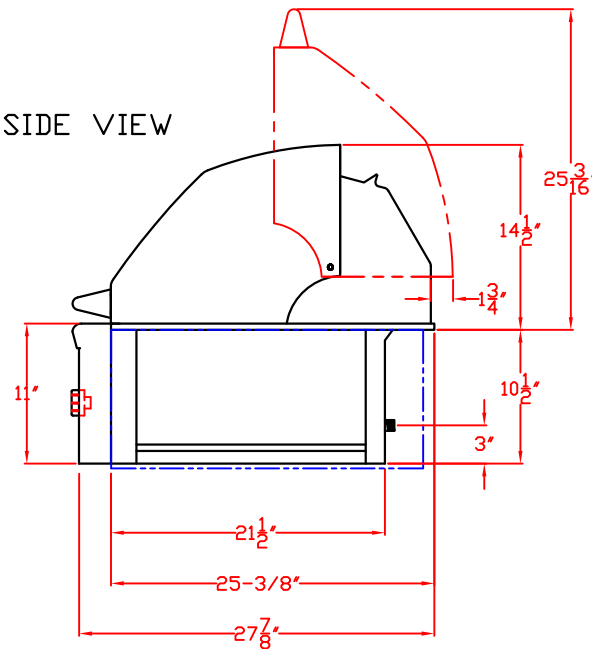

LYNX BUILT-IN 42"
W/ DIMENSIONS
ISLAND CUTOUT IN BLUE

TOP VIEW

FRONT VIEW

RIGHT SIDE VIEW

1/20/10

LYNX BUILT-IN 42" ISLAND CUTOUT

TOP VIEW

FRONT VIEW

SIDE VIEW