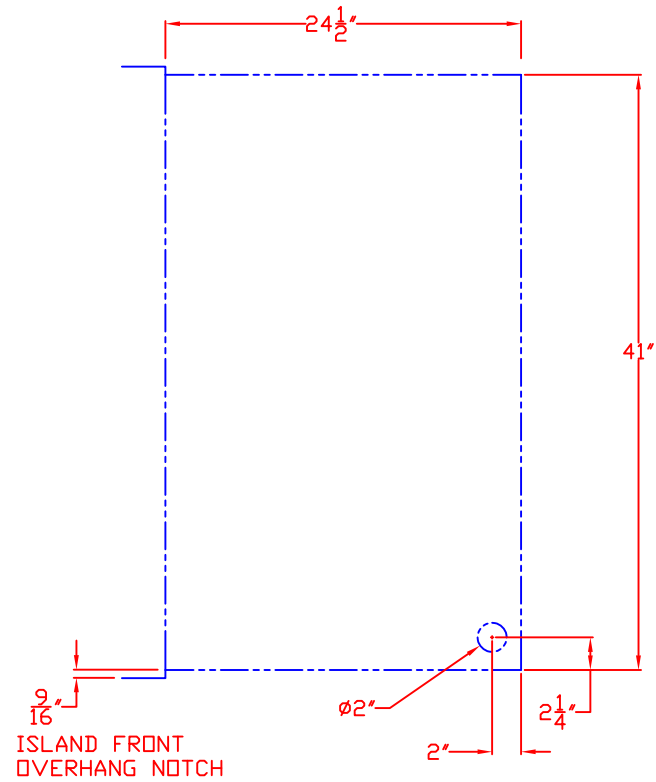

LYNX BUILT-IN 42"
W/ DIMENSIONS
ISLAND CUTOUT IN BLUE

TOP VIEW

FRONT VIEW

RIGHT SIDE VIEW

1/20/10

LYNX BUILT-IN 42" ISLAND CUTOUT

TOP VIEW

FRONT VIEW

SIDE VIEW