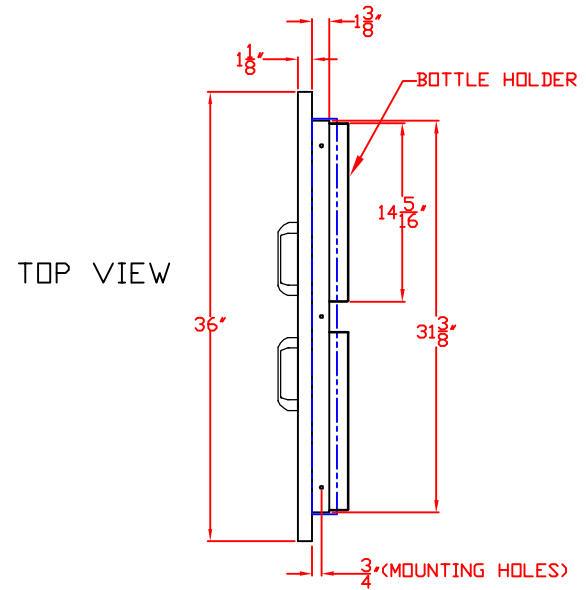

LYNX 36 IN. ACCESS DOORS
MODEL LDR36T
W/ DIMENSIONS

ISLAND CUTOUT
IN BLUE

FRONT VIEW

TOP VIEW

SIDE VIEW

LYNX 36 IN. ACCESS DOORS
MODEL LDR36T
ISLAND CUTOUT

TOP VIEW

FRONT VIEW

SIDE VIEW