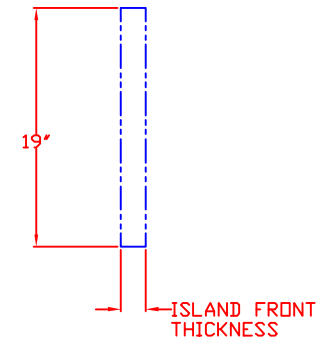

LYNX 36 IN. ACCESS DOORS
MODEL LDR36T
W/ DIMENSIONS

ISLAND CUTOUT
IN BLUE

FRONT VIEW

TOP VIEW

SIDE VIEW

LYNX 36 IN. ACCESS DOORS
MODEL LDR36T
ISLAND CUTOUT

TOP VIEW

FRONT VIEW

SIDE VIEW