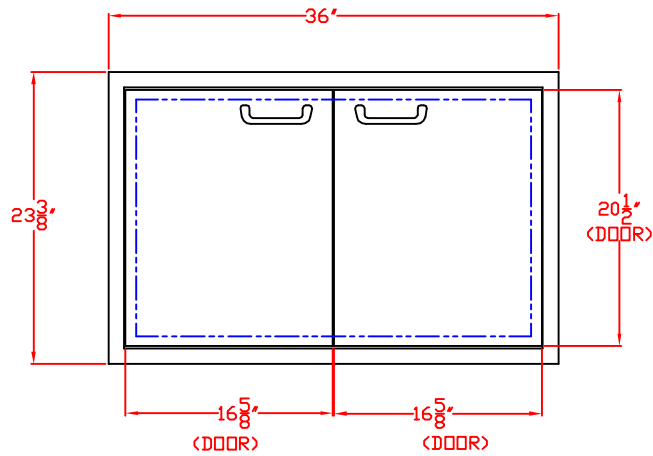

LYNX 36 IN. ACCESS DOORS
MODEL LDR36T
W/ DIMENSIONS

ISLAND CUTOUT
IN BLUE

FRONT VIEW

TOP VIEW

SIDE VIEW

LYNX 36 IN. ACCESS DOORS
MODEL LDR36T
ISLAND CUTOUT

TOP VIEW

FRONT VIEW

SIDE VIEW