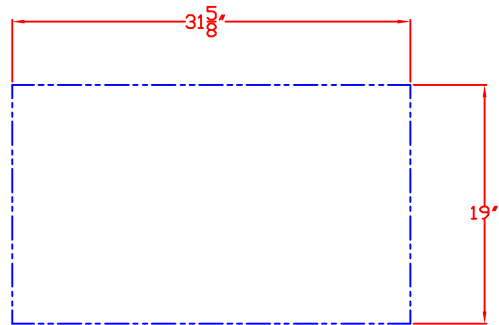

LYNX 36 IN. ACCESS DOORS
MODEL LDR36T
W/ DIMENSIONS

ISLAND CUTOUT
IN BLUE

FRONT VIEW

TOP VIEW

SIDE VIEW

LYNX 36 IN. ACCESS DOORS
MODEL LDR36T
ISLAND CUTOUT

TOP VIEW

FRONT VIEW

SIDE VIEW