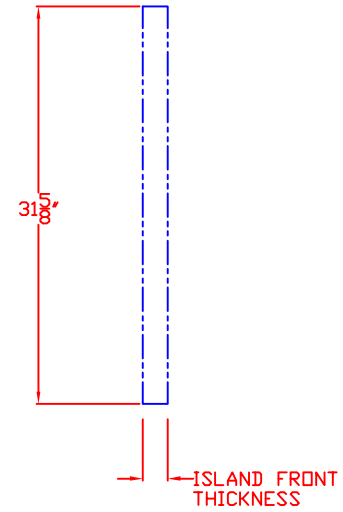

LYNX 36 IN. ACCESS DOORS
MODEL LDR36T
W/ DIMENSIONS

ISLAND CUTOUT
IN BLUE

FRONT VIEW

TOP VIEW

SIDE VIEW

LYNX 36 IN. ACCESS DOORS
MODEL LDR36T
ISLAND CUTOUT

TOP VIEW

FRONT VIEW

SIDE VIEW