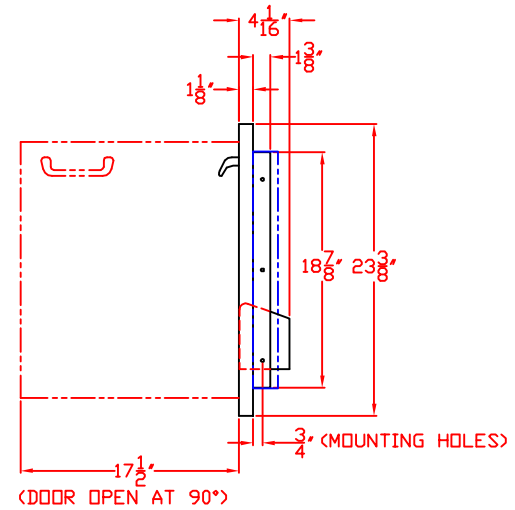

LYNX 36 IN. ACCESS DOORS
MODEL LDR36T
W/ DIMENSIONS

ISLAND CUTOUT
IN BLUE

FRONT VIEW

TOP VIEW

SIDE VIEW

LYNX 36 IN. ACCESS DOORS
MODEL LDR36T
ISLAND CUTOUT

TOP VIEW

FRONT VIEW

SIDE VIEW