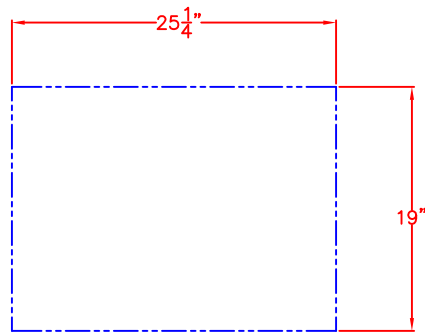

LYNX 30 IN. ACCESS DOORS
MODEL LDR30T
ISLAND CUTOUT

TOP VIEW

FRONT VIEW

SIDE VIEW

LYNX 30 IN. ACCESS DOORS MODEL LDR30T W/ DIMENSIONS

ISLAND CUTOUT
IN BLUE

FRONT VIEW

TOP VIEW

SIDE VIEW