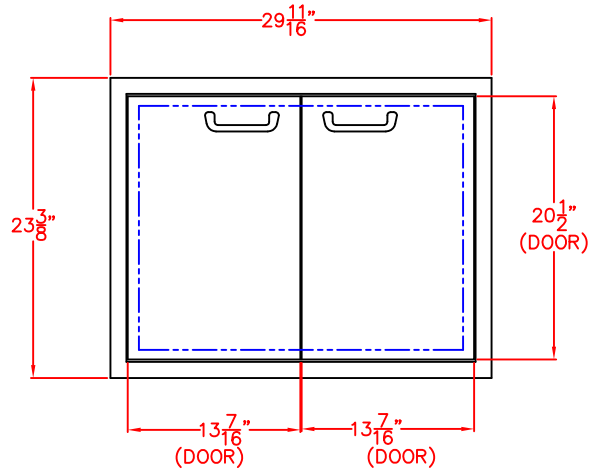

LYNX 30 IN. ACCESS DOORS
MODEL LDR30T
ISLAND CUTOUT

TOP VIEW

FRONT VIEW

SIDE VIEW

LYNX 30 IN. ACCESS DOORS MODEL LDR30T W/ DIMENSIONS

ISLAND CUTOUT
IN BLUE

FRONT VIEW

TOP VIEW

SIDE VIEW