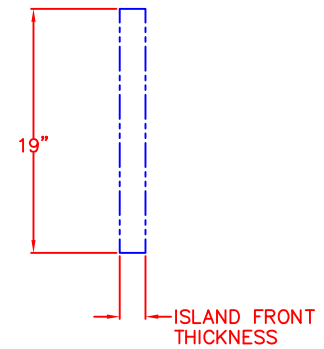

LYNX 30 IN. ACCESS DOORS
MODEL LDR30T
ISLAND CUTOUT

TOP VIEW

FRONT VIEW

SIDE VIEW

LYNX 30 IN. ACCESS DOORS MODEL LDR30T W/ DIMENSIONS

ISLAND CUTOUT
IN BLUE

FRONT VIEW

TOP VIEW

SIDE VIEW