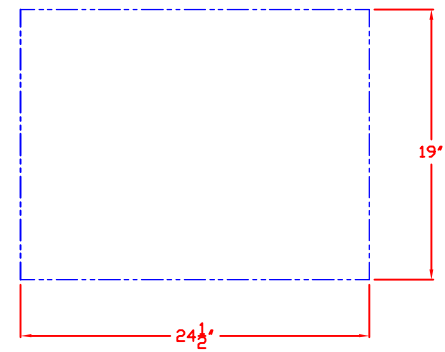

05/15/12

LYNX 19 IN. STORAGE DRAWER
MODEL LDW19
W/ DIMENSIONS

ISLAND CUTOUT
IN BLUE

TOP VIEW

FRONT VIEW

SIDE VIEW

05/15/12

LYNX 19 IN. STORAGE DRAWER
MODEL LDW19
ISLAND CUTOUT

ISLAND CUTOUT
IN BLUE

TOP VIEW

FRONT VIEW

SIDE VIEW