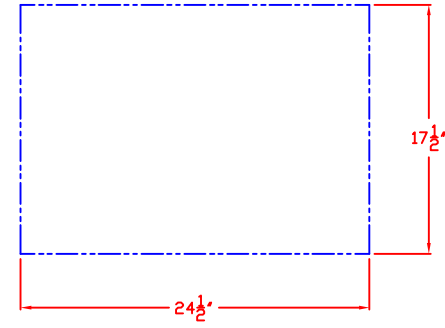

05/15/12

LYNX 19 IN. STORAGE DRAWER
MODEL LDW19
W/ DIMENSIONS

ISLAND CUTOUT
IN BLUE

TOP VIEW

FRONT VIEW

SIDE VIEW

05/15/12

LYNX 19 IN. STORAGE DRAWER
MODEL LDW19
ISLAND CUTOUT

ISLAND CUTOUT
IN BLUE

TOP VIEW

FRONT VIEW

SIDE VIEW