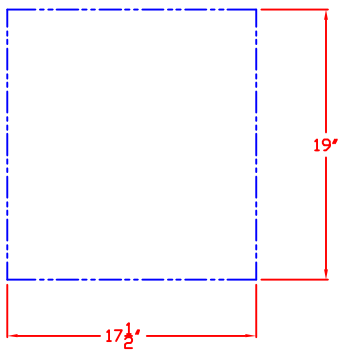

05/15/12

LYNX 19 IN. STORAGE DRAWER
MODEL LDW19
W/ DIMENSIONS

ISLAND CUTOUT
IN BLUE

TOP VIEW

FRONT VIEW

SIDE VIEW

05/15/12

LYNX 19 IN. STORAGE DRAWER
MODEL LDW19
ISLAND CUTOUT

ISLAND CUTOUT
IN BLUE

TOP VIEW

FRONT VIEW

SIDE VIEW