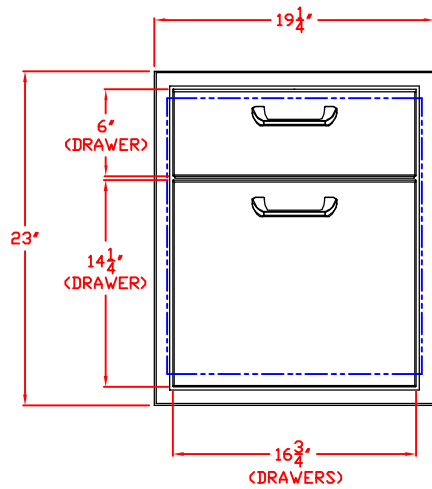

05/15/12

LYNX 19 IN. STORAGE DRAWER
MODEL LDW19
W/ DIMENSIONS

ISLAND CUTOUT
IN BLUE

TOP VIEW

FRONT VIEW

SIDE VIEW

05/15/12

LYNX 19 IN. STORAGE DRAWER
MODEL LDW19
ISLAND CUTOUT

ISLAND CUTOUT
IN BLUE

TOP VIEW

FRONT VIEW

SIDE VIEW