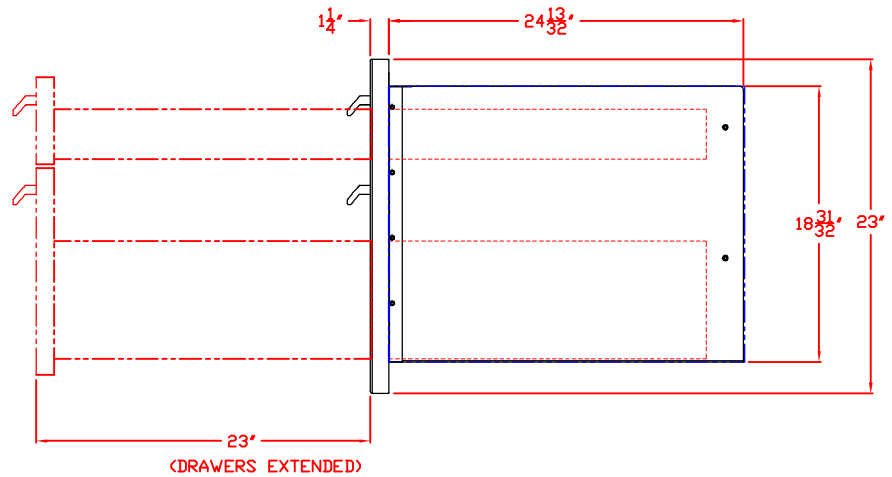

05/15/12

LYNX 19 IN. STORAGE DRAWER
MODEL LDW19
W/ DIMENSIONS

ISLAND CUTOUT
IN BLUE

TOP VIEW

FRONT VIEW

SIDE VIEW

05/15/12

LYNX 19 IN. STORAGE DRAWER
MODEL LDW19
ISLAND CUTOUT

ISLAND CUTOUT
IN BLUE

TOP VIEW

FRONT VIEW

SIDE VIEW