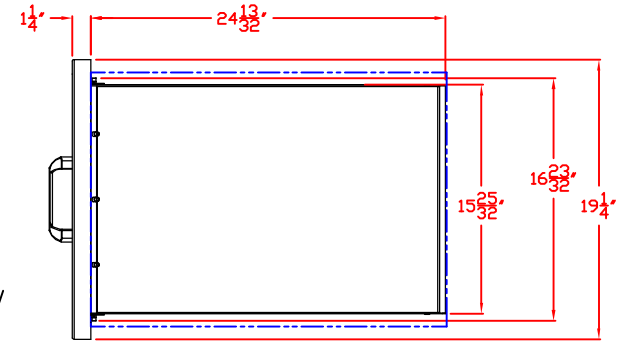

05/15/12

LYNX 19 IN. STORAGE DRAWER
MODEL LDW19
W/ DIMENSIONS

ISLAND CUTOUT
IN BLUE

TOP VIEW

FRONT VIEW

SIDE VIEW

05/15/12

LYNX 19 IN. STORAGE DRAWER
MODEL LDW19
ISLAND CUTOUT

ISLAND CUTOUT
IN BLUE

TOP VIEW

FRONT VIEW

SIDE VIEW