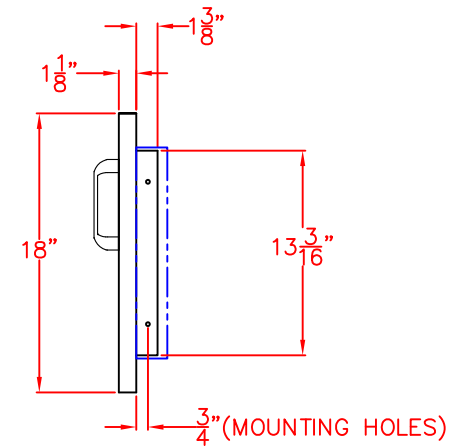

03/19/15

LYNX 18 IN. ACCESS DOOR
RIGHT HAND
MODEL LDR18R
MODEL LDR18L OPPOSITE
ISLAND CUTOUT

TOP VIEW

FRONT VIEW

SIDE VIEW

03/19/15

LYNX 18 IN. ACCESS DOOR
RIGHT HAND
MODEL LDR18R
MODEL LDR18L OPPOSITE
W/ DIMENSIONS

ISLAND CUTOUT
IN BLUE

FRONT VIEW

TOP VIEW

SIDE VIEW