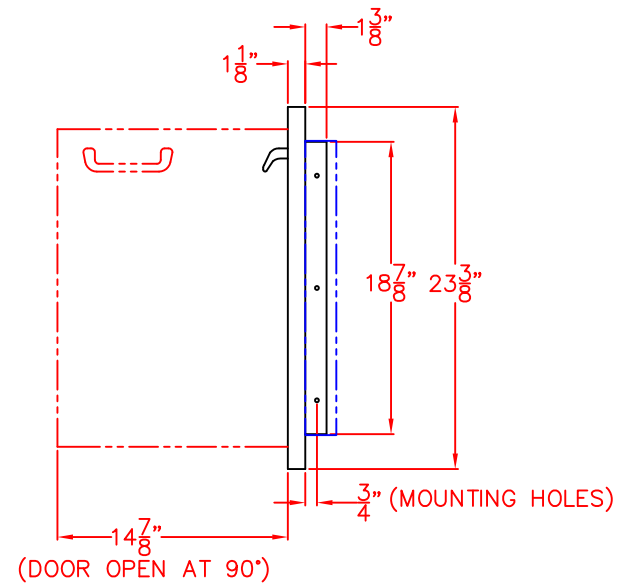

03/19/15

LYNX 18 IN. ACCESS DOOR
RIGHT HAND
MODEL LDR18R
MODEL LDR18L OPPOSITE
ISLAND CUTOUT

TOP VIEW

FRONT VIEW

SIDE VIEW

03/19/15

LYNX 18 IN. ACCESS DOOR
RIGHT HAND
MODEL LDR18R
MODEL LDR18L OPPOSITE
W/ DIMENSIONS

ISLAND CUTOUT
IN BLUE

FRONT VIEW

TOP VIEW

SIDE VIEW