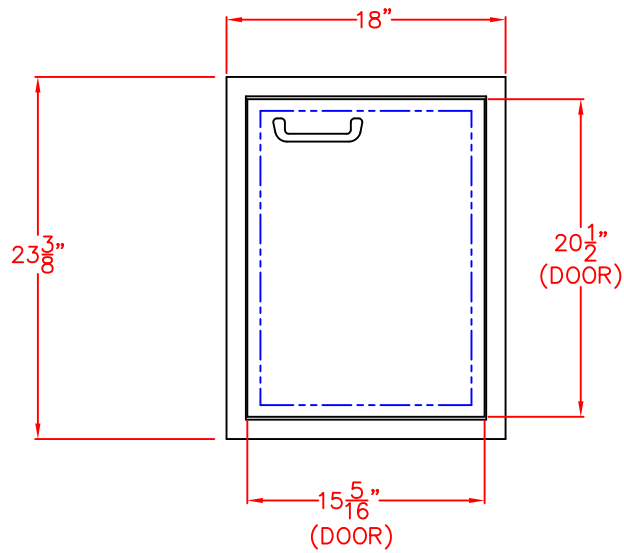

03/19/15

LYNX 18 IN. ACCESS DOOR
RIGHT HAND
MODEL LDR18R
MODEL LDR18L OPPOSITE
ISLAND CUTOUT

TOP VIEW

FRONT VIEW

SIDE VIEW

03/19/15

LYNX 18 IN. ACCESS DOOR
RIGHT HAND
MODEL LDR18R
MODEL LDR18L OPPOSITE
W/ DIMENSIONS

ISLAND CUTOUT
IN BLUE

FRONT VIEW

TOP VIEW

SIDE VIEW