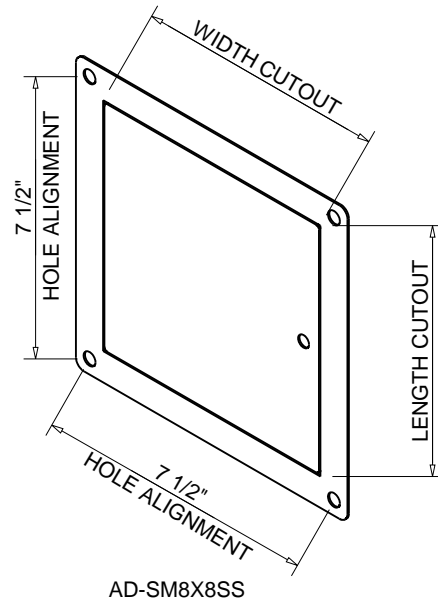

Hearth Products Controls Co

HEARTH PRODUCTS CONTROLS
 3050 PLAINFIELD RD.
 KETTERING, OH 45432
 TOLL FREE: 1-877-433-7001
 PHONE: (937) 433-7000
 FAX: (937) 433-0704
 www.hpcfire.com

PART NUMBER	FITS ENCLOSURE CUTOUT			OVERALL		DOOR OPENING		MOUNTING HOLES
	LENGTH	WIDTH	DEPTH	LENGTH	WIDTH	LENGTH	WIDTH	
AD-RM6X6SS	6 3/8"	6 3/8"	2"	7 5/8"	7 5/8"	6"	6"	1/4"
AD-RM8X8SS	8 3/8"	8 3/8"	2"	9 5/8"	9 5/8"	8"	8"	1/4"
AD-SM8X8SS	8"	8"	-	10"	10"	8"	8"	7/16"

ACCESS DOOR PANELS