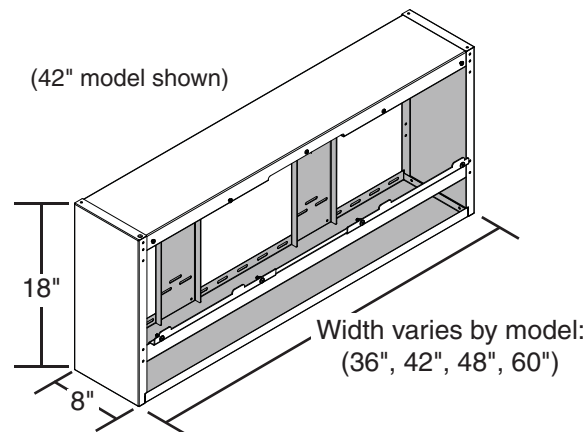

This Fire Magic Spacer is specifically designed for your Fire Magic VH-7 Series Vent Hood. To install, read and follow all instructions in the owner's manual provided with your vent hood.

Reference the parts list below to identify the hardware included with your spacer (to be used during installation).

Item	Description	36" Model Qty.	42" Model Qty.	48" Model Qty.	60" Model Qty.
1.	Support plates	4	4	4	5
2.	1/4-20 screws *	2	4	4	4
3.	#10 x 3/4" screws *	5	5	5	5

* Not shown

ROBERT H. PETERSON CO. • 14724 East Proctor Avenue • City of Industry, CA 91746

REV 0 - 1810081350

L-C2-584