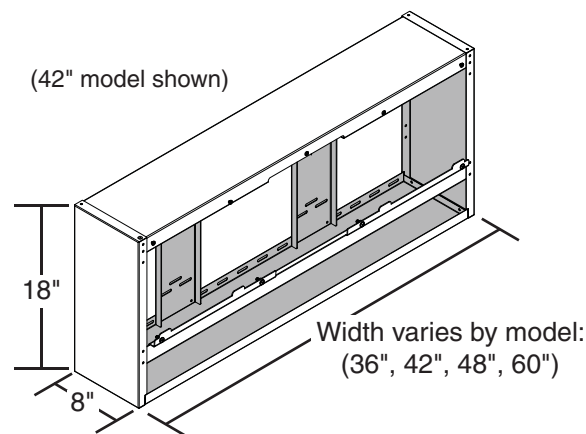

Vent Hood Spacer

Models: (36,42,48,60)-VH-7-02

(only compatible with VH-7 series vent hoods)

This Fire Magic Spacer is specifically designed for your Fire Magic VH-7 Series Vent Hood. To install, read and follow all instructions in the owner's manual provided with your vent hood.

Reference the parts list below to identify the hardware included with your spacer (to be used during installation).

| Item | Description | 36" Model Qty. | 42" Model Qty. | 48" Model Qty. | 60" Model Qty. |
|------|---------------------|----------------|----------------|----------------|----------------|
| 1. | Support plates | 4 | 4 | 4 | 5 |
| 2. | 1/4-20 screws * | 2 | 4 | 4 | 4 |
| 3. | #10 x 3/4" screws * | 5 | 5 | 5 | 5 |