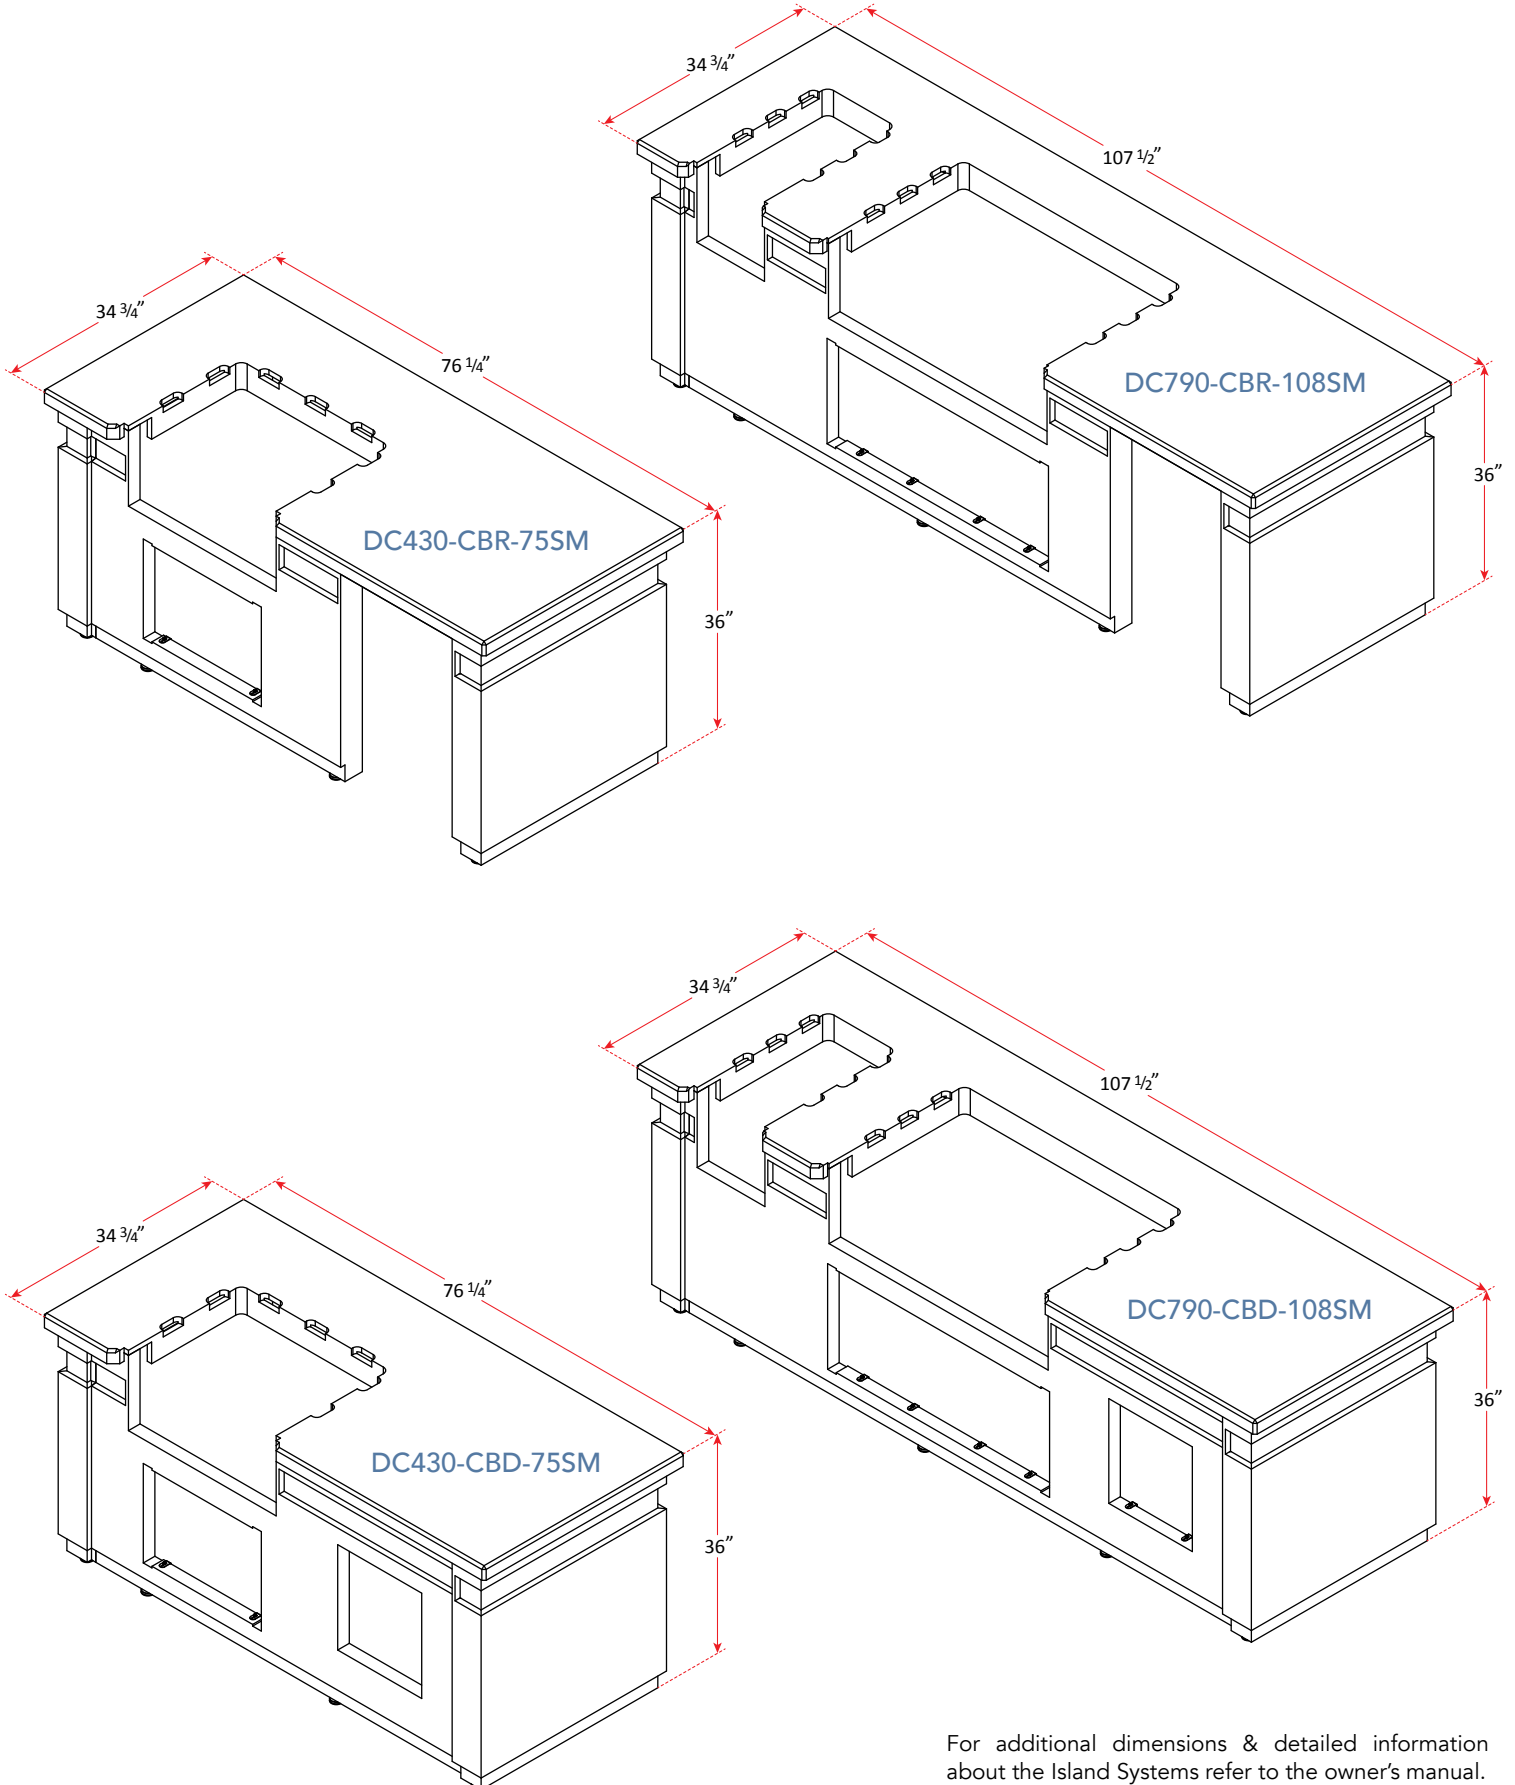

Island Systems

Designed specifically for Fire Magic® Premium Grills

Island Systems

Constructed from durable Glass Fiber Reinforced Concrete (GFRC) and easily assembled on site, these Island Systems are designed specifically for Fire Magic® equipment and make a stunning statement. Two sizes showcase Café Blanco island bases with contrasting polished GFRC Smoke finish counter tops to provide a handsome concrete look.

Island Systems

Model	Island Dimensions
DC430-CBR-75SM	36" h x 76 1/4" w x 34 3/4" d
DC430-CBD-75SM	36" h x 76 1/4" w x 34 3/4" d
DC790-CBR-108SM	36" h x 107 1/2" w x 34 3/4" d
DC790-CBD-108SM	36" h x 107 1/2" w x 34 3/4" d

For additional dimensions & detailed information about the Island Systems refer to the owner's manual.