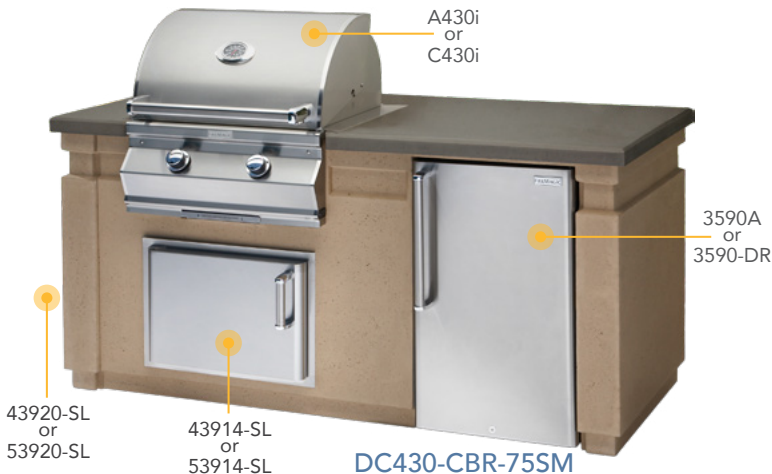

Island Systems

Designed specifically for Fire Magic® Premium Grills

Island Systems

Constructed from durable Glass Fiber Reinforced Concrete (GFRC) and easily assembled on site, these Island Systems are designed specifically for Fire Magic® equipment and make a stunning statement. Two sizes showcase Café Blanco island bases with contrasting polished GFRC Smoke finish counter tops to provide a handsome concrete look.

Island Systems

Model	Island Dimensions
DC430-CBR-75SM	36" h x 76 1/4" w x 34 3/4" d
DC430-CBD-75SM	36" h x 76 1/4" w x 34 3/4" d
DC790-CBR-108SM	36" h x 107 1/2" w x 34 3/4" d
DC790-CBD-108SM	36" h x 107 1/2" w x 34 3/4" d