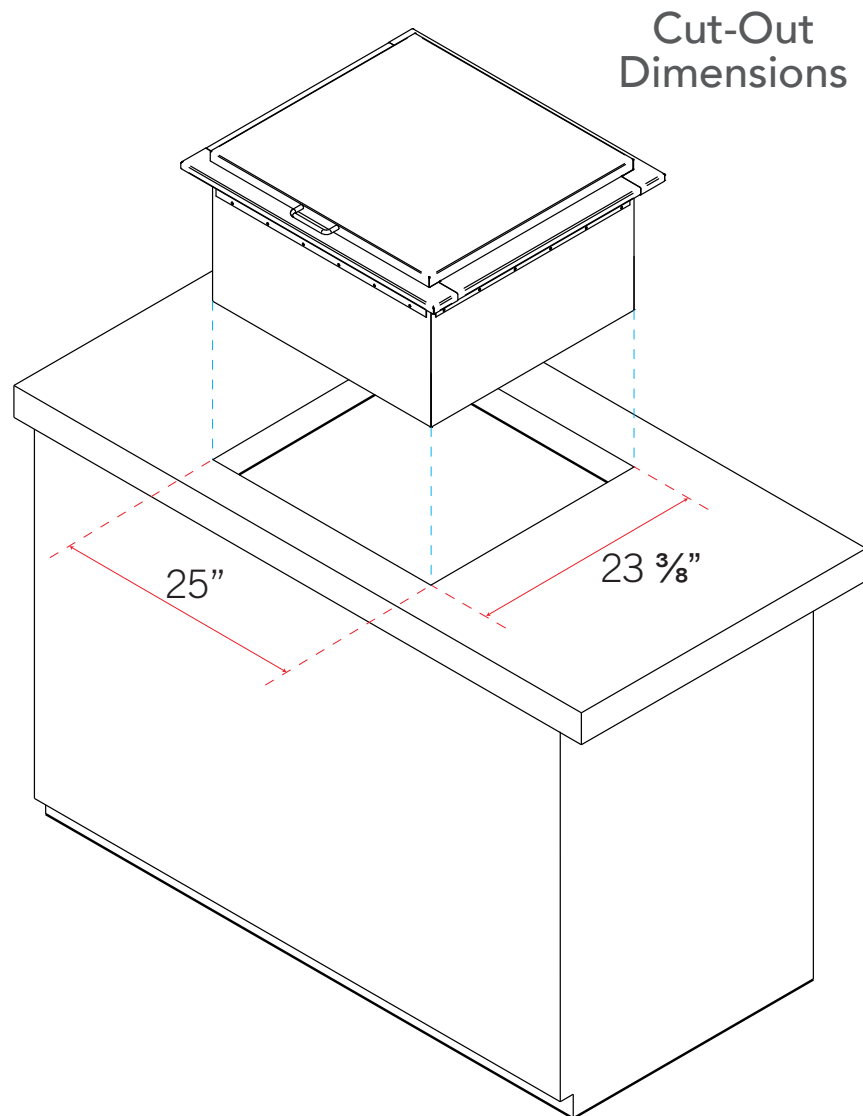

FIREMAGIC®

Drop-In Refreshment Center

With Removable Insulated Lid

FireMagic® Drop-In Refreshment Center

Complete your outdoor kitchen with a FireMagic® Drop-In Refreshment Center. This premium quality cooler holds up to 40 lbs of ice and is fully insulated to keep your choice of beverages cold and frosty. Top lid and hinges can be easily removed for ready access to the cooler.

Feature Highlights:

- 304 stainless steel construction
- Fully insulated bin and lid
- 2.9 cubic feet capacity
- Removable gasketed lid
- Drain Kit Included

Model #
33596

33596 - DROP-IN REFRESHMENT CENTER

Description	Model	Cut-Out Dimensions
Drop-In Refreshment Center with Removable Insulated Lid	33596	25" w x 23 ³ / ₈ " d x 12 ³ / ₄ h*

*Drain assembly clearance must also be provided.