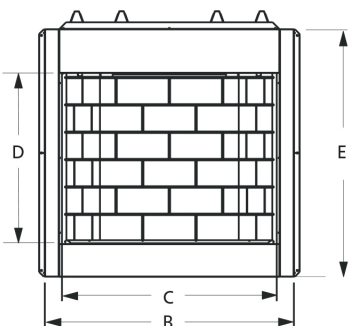

EWVF36

Vent Free Firebox & Accessories

Model #	Description
EWVF36	36" Vent Free Firebox
FBK100	Blower
JBK	Junction Box Kit

Standard Features:

- Traditional pattern brick liner (back and sides) offers custom masonry look
- Charcoal finish canopy
- Mesh draw screens
- Durable charcoal powder coat finish
- Easy gas line access with knockouts on both sides

APPLIANCE SPECIFICATIONS

Opening	EWVF36
A	23-1/2"
B	41-3/4"
C	36"
D	24"
E	37-1/4"
F	20"
G	7-3/8"
H	7-1/2"
I	11-15/16"

FRAMING SPECIFICATIONS

Opening	EWVF36
A	42-1/4"
B	40-1/4"
C	20-1/2"

warming from the inside out