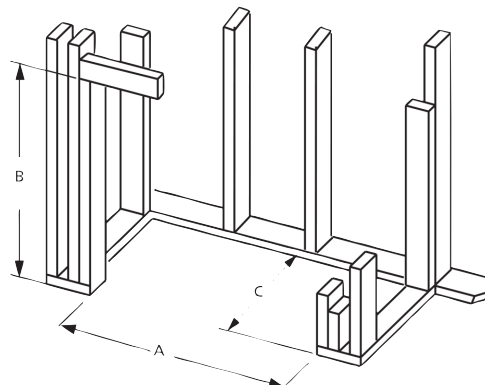

EWVF36

Vent Free Firebox & Accessories

Model #	Description
EWVF36	36" Vent Free Firebox
FBK100	Blower
JBK	Junction Box Kit

Standard Features:

- Traditional pattern brick liner (back and sides) offers custom masonry look
- Charcoal finish canopy
- Mesh draw screens
- Durable charcoal powder coat finish
- Easy gas line access with knockouts on both sides

APPLIANCE SPECIFICATIONS

Opening	EWVF36
A	23-1/2"
B	41-3/4"
C	36"
D	24"
E	37-1/4"
F	20"
G	7-3/8"
H	7-1/2"
I	11-15/16"

FRAMING SPECIFICATIONS

Opening	EWVF36
A	42-1/4"
B	40-1/4"
C	20-1/2"

warming from the inside out