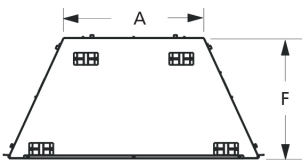

APPLIANCE SPECIFICATIONS

Opening	EWVF36
A	23-1/2"
B	41-3/4"
C	36"
D	24"
E	37-1/4"
F	20"
G	7-3/8"
H	7-1/2"
I	11-15/16"

FRAMING SPECIFICATIONS

Opening	EWVF36
A	42-1/4"
B	40-1/4"
C	20-1/2"

warming from the inside out