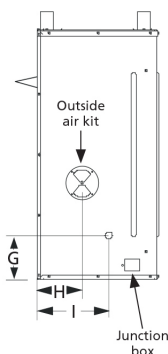

EWVF36

Vent Free Firebox & Accessories

Model #	Description
EWVF36	36" Vent Free Firebox
FBK100	Blower
JBK	Junction Box Kit

Standard Features:

- Traditional pattern brick liner (back and sides) offers custom masonry look
- Charcoal finish canopy
- Mesh draw screens
- Durable charcoal powder coat finish
- Easy gas line access with knockouts on both sides

APPLIANCE SPECIFICATIONS

Opening	EWVF36
A	23-1/2"
B	41-3/4"
C	36"
D	24"
E	37-1/4"
F	20"
G	7-3/8"
H	7-1/2"
I	11-15/16"

FRAMING SPECIFICATIONS

Opening	EWVF36
A	42-1/4"
B	40-1/4"
C	20-1/2"

warming from the inside out