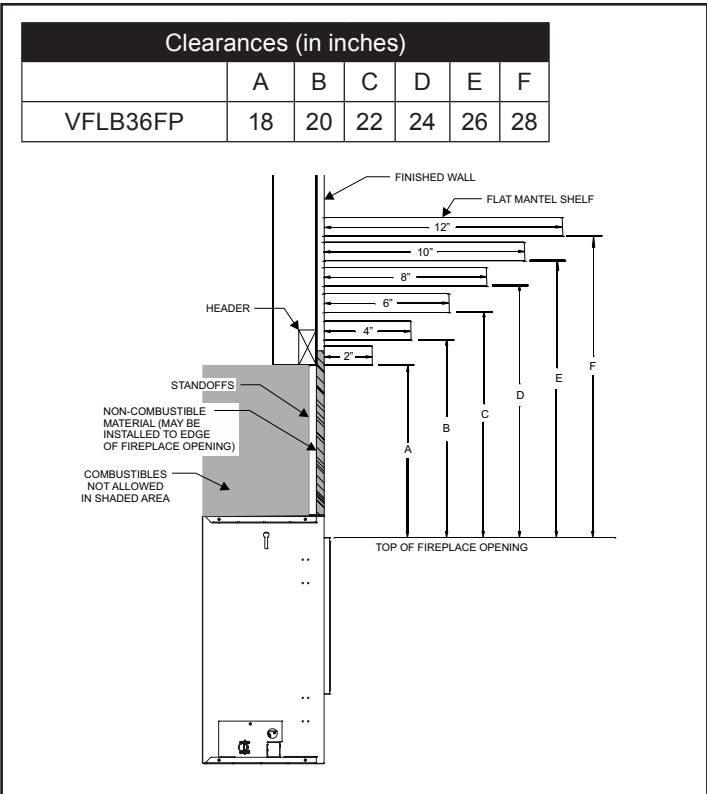

Boulevard 36-inch Vent-Free Linear Fireplace VFLB36FP

INCLUDES

- Thermostat Remote (IP Models)
- FRBC Remote (Millivolt Models)
- Fine Mesh Barrier Screen

ACTUAL DIMENSIONS

42 3/16" W x 41 1/2" H x 11" D

TECHNICAL INFORMATION

- Maximum heat output: 28,000 BTUs
- Weight: 100 lbs.
- Type of Gas: LP or Natural
- Ignition Systems: Intermittent Pilot or Millivolt
- Iron Pipe Size: 1/2-inch

FIELD INSTALLED ACCESSORIES

- Liner with Burner Cover: Black Porcelain, White Porcelain
- Liner: Stainless Steel
- Ceramic Fiber Driftwood log and rock set
- Light Kit
- Decorative Media
- Decorative Fronts: 3/4-inch or 1-1/2-inch Matte Black

VFLB36FP

Empire is committed to continuous product improvement; specifications are subject to change without notice. Dimensions in this brochure are approximate; read and follow the framing dimensions in the owners manual supplied with your Empire product. Flame size, shape, and color will vary from photos. Our mantels feature natural veneers and hand-rubbed finishes – wood grain and color will vary. Adjust light levels and use "natural light" incandescent bulbs to enhance the dramatic look for your wooden mantel.