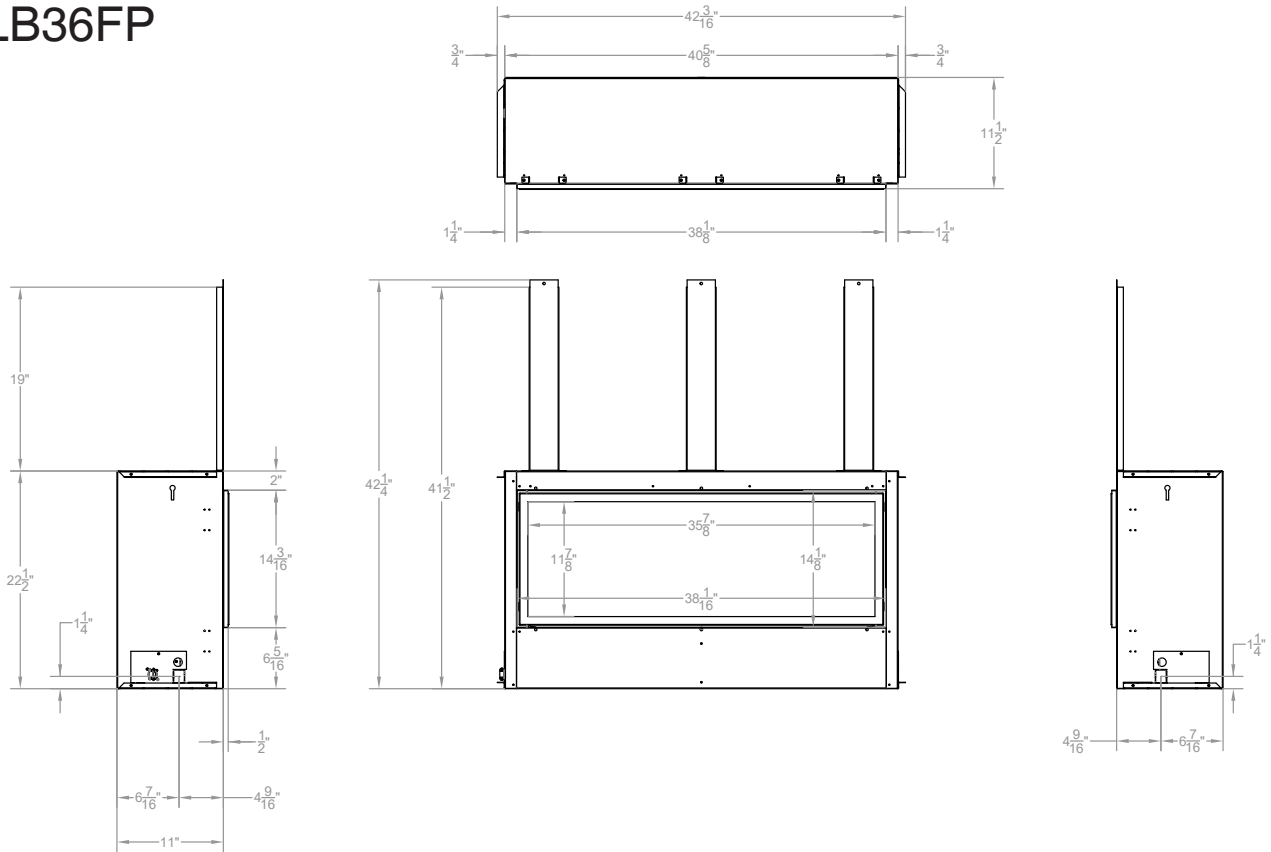

Boulevard 36-inch Vent-Free Linear Fireplace VFLB36FP

INCLUDES

- Thermostat Remote (IP Models)
- FRBC Remote (Millivolt Models)
- Fine Mesh Barrier Screen

ACTUAL DIMENSIONS

42 3/16" W x 41 1/2" H x 11" D

TECHNICAL INFORMATION

- Maximum heat output: 28,000 BTUs
- Weight: 100 lbs.
- Type of Gas: LP or Natural
- Ignition Systems: Intermittent Pilot or Millivolt
- Iron Pipe Size: 1/2-inch

FIELD INSTALLED ACCESSORIES

- Liner with Burner Cover: Black Porcelain, White Porcelain
- Liner: Stainless Steel
- Ceramic Fiber Driftwood log and rock set
- Light Kit
- Decorative Media
- Decorative Fronts: 3/4-inch or 1-1/2-inch Matte Black

VFLB36FP

Empire is committed to continuous product improvement; specifications are subject to change without notice. Dimensions in this brochure are approximate; read and follow the framing dimensions in the owners manual supplied with your Empire product. Flame size, shape, and color will vary from photos. Our mantels feature natural veneers and hand-rubbed finishes – wood grain and color will vary. Adjust light levels and use "natural light" incandescent bulbs to enhance the dramatic look for your wooden mantel.