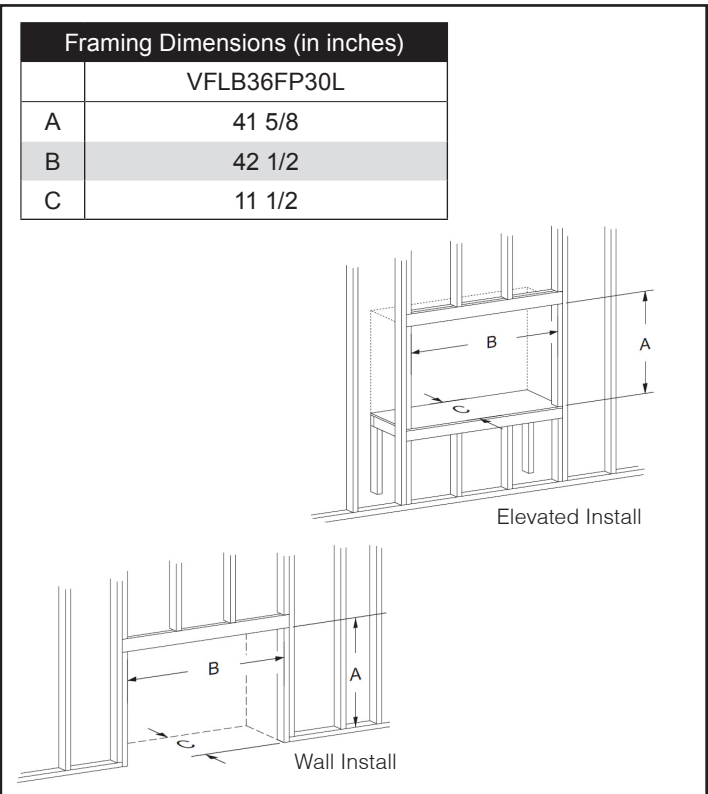

VFLB36FP

Empire is committed to continuous product improvement; specifications are subject to change without notice. Dimensions in this brochure are approximate; read and follow the framing dimensions in the owners manual supplied with your Empire product. Flame size, shape, and color will vary from photos. Our mantels feature natural veneers and hand-rubbed finishes – wood grain and color will vary. Adjust light levels and use "natural light" incandescent bulbs to enhance the dramatic look for your wooden mantel.

Member of the following industry associations:

SINCE 1932
Empire Comfort Systems Inc.
918 Freeburg Ave.
Belleville, IL 62220-2623
info@empirecomfort.com
02/19

The Empire Comfort Systems and White Mountain Hearth names and logos are registered U.S. trademarks.