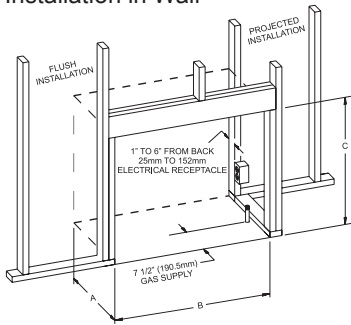

Rough Opening for Installation in Wall