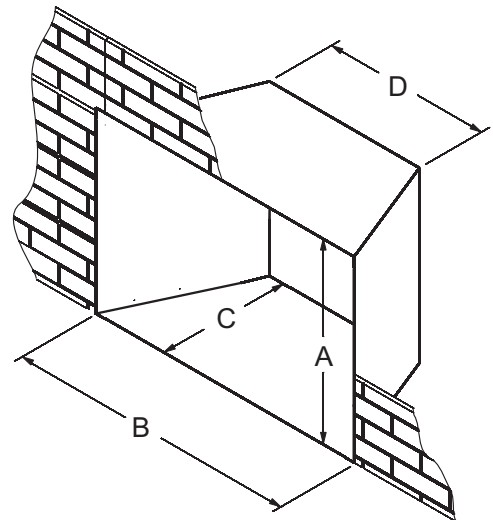

- Custom Surround, 3-sided or 4-Sided, Matte Black
- Decorative Crushed Glass
- Blower
- Shroud, Matte Black
- Control Options

VFLC28IN

Rough Opening for Installation in Wall

Rough Opening for Elevated Installation

Rough Opening for Installation in Corner

	A	B	C	D
VFLC28IN	15" (381 mm)	30 1/2" (774.7 mm)	22 3/8" (568 mm)	36 1/4" (920.8 mm)

Minimum Fireplace Opening Dimensions (in inches)

Height (A)	22 3/8
Front Width (B)	30 1/2
Depth (C)	15
Rear Width (D)	19