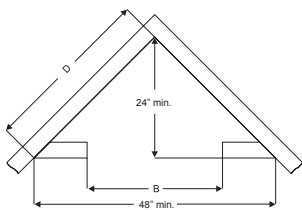

- Custom Surround, 3-sided or 4-Sided, Matte Black
- Decorative Crushed Glass
- Blower
- Shroud, Matte Black
- Control Options

VFLC28IN

Rough Opening for Installation in Wall

Rough Opening for Elevated Installation

Rough Opening for Installation in Corner

	A	B	C	D
VFLC28IN	15" (381 mm)	30 1/2" (774.7 mm)	22 3/8" (568 mm)	36 1/4" (920.8 mm)

Minimum Fireplace Opening Dimensions (in inches)

Height (A)	22 3/8
Front Width (B)	30 1/2
Depth (C)	15
Rear Width (D)	19