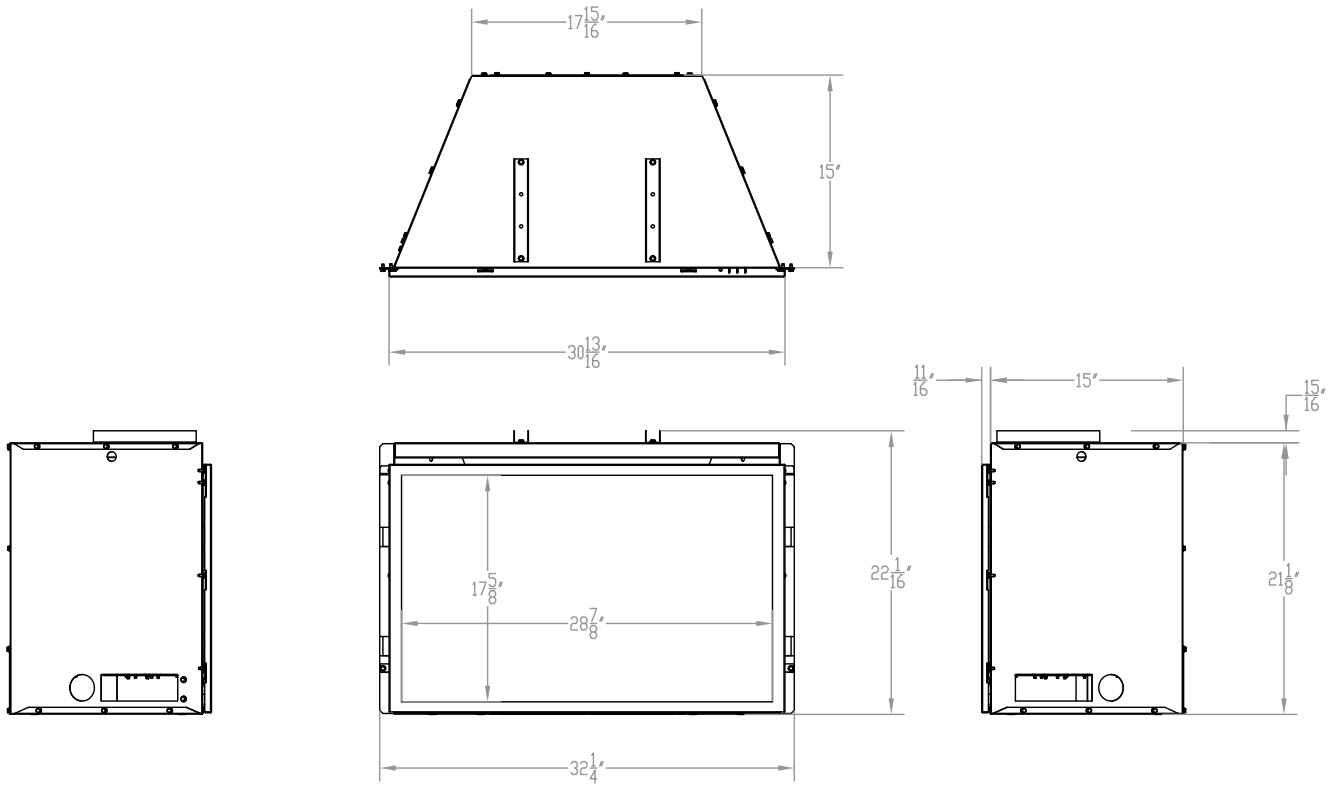

VFLC28IN

Rough Opening for Installation in Wall

Rough Opening for Elevated Installation

Rough Opening for Installation in Corner

	A	B	C	D
VFLC28IN	15" (381 mm)	30 1/2" (774.7 mm)	22 3/8" (568 mm)	36 1/4" (920.8 mm)

Minimum Fireplace Opening Dimensions (in inches)

Height (A)	22 3/8
Front Width (B)	30 1/2
Depth (C)	15
Rear Width (D)	19

Empire is committed to continuous product improvement; specifications are subject to change without notice. Dimensions in this brochure are approximate; read and follow the framing dimensions in the owners manual supplied with your Empire product. Flame size, shape, and color will vary from photos. Our mantels feature natural veneers and hand-rubbed finishes – wood grain and color will vary. Adjust light levels and use "natural light" incandescent bulbs to enhance the dramatic look for your wooden mantel.

Member of the following industry associations:

This appliance is design-certified to the ANSI standard by:

SINCE 1932

Empire Comfort Systems Inc.
918 Freeburg Ave.

Belleville, IL 62220-2623

info@empirecomfort.com

2/19

The Empire Comfort Systems and White Mountain Hearth names and logos are registered U.S. trademarks.