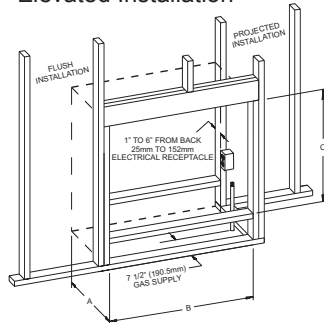

Rough Opening for Installation in Corner

	A	B	C	D
VFLC28IN	15" (381 mm)	30 1/2" (774.7 mm)	22 3/8" (568 mm)	36 1/4" (920.8 mm)

Minimum Fireplace Opening Dimensions (in inches)

Height (A)	22 3/8
Front Width (B)	30 1/2
Depth (C)	15
Rear Width (D)	19