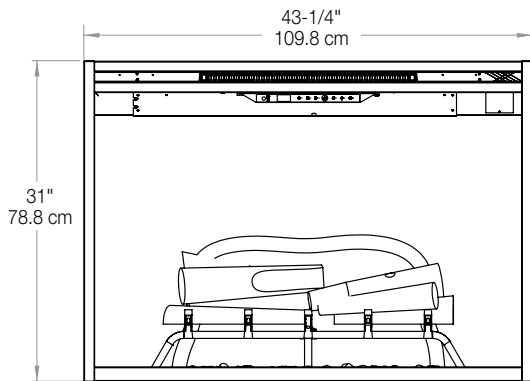

### Accessories

42" Tempered Front Glass  
Dimensions:  
41-1/8" W x 26-5/8" H x 3/8" D  
(104.5 cm x 67.5 cm x 1.1 cm)

42" Functional Doors with Tempered Glass  
Dimensions:  
45-7/8" W x 31-3/4" H x 1-1/4" D  
(116.5cm x 80.8cm x 3.7cm)

Model #	Description	Lbs / Kg	UPC	Wty*	Carton Dimensions (WxHxD)		Cube	
					Inches	cm	ft³	m³
RBF42	42" Built-in Electric Firebox	88.6 / 40.2	781052 104716	2 yrs.	47-1/2 x 15 x 35-7/8	120.6 x 38.2 x 91.2	14.8	0.4
RBFPLUG	Plug Kit	0.6 / 0.3	781052 107656	1 yr.	7 x 3 x 4	17.8 x 7.6 x 10.2	0.05	0.0
RBFGLASS42	Single Glass Pane	33.7 / 15.3	781052 108035	1 yr.	47-3/4 x 33-3/4 x 4-1/4	121.2 x 85.6 x 10.6	4.0	0.1
RBFDOOR42	42" Glass Door	41.7 / 18.8	781052 108073	1 yr.	47-7/8 x 34-1/2 x 4-5/8	121.7 x 87.7 x 11.6	4.4	0.12

#### Product Dimensions:

FRONT

SIDE

TOP