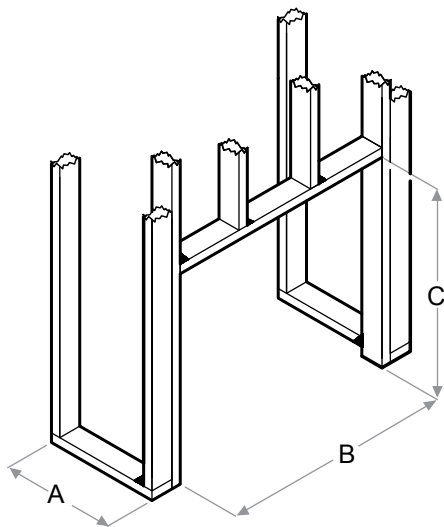

#### Product Dimensions:

FRONT

SIDE

TOP

#### Framing Dimensions:

**NOTE:** The materials used for the finished surround must be cut to precise dimensions as the 1/2" (1.3 cm) self-trimming flange is only to create a finished appearance.