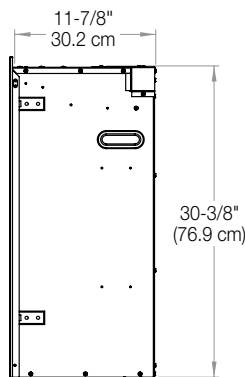

### Accessories

42" Tempered Front Glass  
Dimensions:  
41-1/8" W x 26-5/8" H x 3/8" D  
(104.5 cm x 67.5 cm x 1.1 cm)

42" Functional Doors with Tempered Glass  
Dimensions:  
45-7/8" W x 31-3/4" H x 1-1/4" D  
(116.5cm x 80.8cm x 3.7cm)

Model #	Description	Lbs / Kg	UPC	Wty*	Carton Dimensions (WxHxD)		Cube	
					Inches	cm	ft³	m³
RBF42	42" Built-in Electric Firebox	88.6 / 40.2	781052 104716	2 yrs.	47-1/2 x 15 x 35-7/8	120.6 x 38.2 x 91.2	14.8	0.4
RBFPLUG	Plug Kit	0.6 / 0.3	781052 107656	1 yr.	7 x 3 x 4	17.8 x 7.6 x 10.2	0.05	0.0
RBFGLASS42	Single Glass Pane	33.7 / 15.3	781052 108035	1 yr.	47-3/4 x 33-3/4 x 4-1/4	121.2 x 85.6 x 10.6	4.0	0.1
RBFDOOR42	42" Glass Door	41.7 / 18.8	781052 108073	1 yr.	47-7/8 x 34-1/2 x 4-5/8	121.7 x 87.7 x 11.6	4.4	0.12

#### Product Dimensions:

FRONT

SIDE

TOP