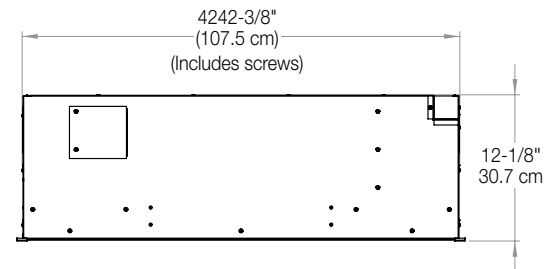

### Accessories

42" Tempered Front Glass  
Dimensions:  
41-1/8" W x 26-5/8" H x 3/8" D  
(104.5 cm x 67.5 cm x 1.1 cm)

42" Functional Doors with Tempered Glass  
Dimensions:  
45-7/8" W x 31-3/4" H x 1-1/4" D  
(116.5cm x 80.8cm x 3.7cm)

#### Product Dimensions:

FRONT

SIDE

TOP