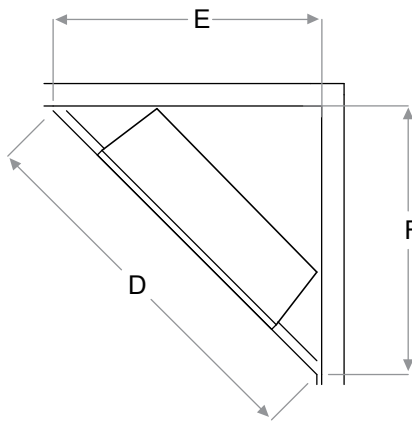

#### Product Dimensions:

FRONT

SIDE

TOP

#### Framing Dimensions:

**NOTE:** The materials used for the finished surround must be cut to precise dimensions as the 1/2" (1.3 cm) self-trimming flange is only to create a finished appearance.