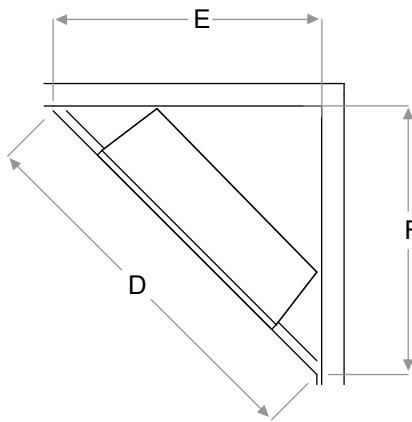

Accessories

30" Tempered Front Glass
Dimensions:
29-1/4" W x 22-1/8" H x 3/8" D
(74.0 cm x 56.1 cm x 1.1 cm)

30" Functional Doors with Tempered Glass
Dimensions:
33-3/4" W x 27-1/4" H x 1-1/4" D
(85.8 cm x 69.4 cm x 3.7 cm)

120 V | 1,375 W | 4,400 BTU
208 V | 1,975 W | 6,745 BTU
240 V | 2,575 W | 8,794 BTU

Mood-maker Remote
Customize the light color and intensity for a fireplace that reflects your personality.

Model #	Description	Lbs / Kg	UPC	Wty*	Carton Dimensions (WxHxD)		Cube	
					Inches	cm	ft³	m³
RBF30	30" Built-in Electric Firebox	67.7 / 30.7	781052 104747	2 yrs.	35-1/4 x 15 x 31-5/8	89.8 x 38.2 x 80.4	9.7	0.3
RBFPLUG	Plug Kit	0.6 / 0.3	781052 107656	1 yr.	7 x 3 x 4	17.8 x 7.6 x 10.2	0.05	0.00
RBFGLASS30	Single Glass Pane	22.1 / 10	781052 108004	1 yr.	35-5/8 x 29-1/4 x 4-1/4	90.4 x 74.2 x 10.6	2.6	0.07
RBFDOOR30	30" Glass Door	28.4 / 12.8	781052 108042	1 yr.	35-7/8 x 30-1/8 x 4-5/8	91.3 x 76.4 x 11.6	2.9	0.08

Framing Dimensions:

NOTE: The materials used for the finished surround must be cut to precise dimensions as the 1/2" (1.3 cm) self-trimming flange is only to create a finished appearance.

RBF30

A	B	C	D	E	F
12-1/2" (31.8 cm)	30-5/8" (77.8 cm)	26-1/4" (66.5 cm)	54-1/4" (137.8 cm)	38-1/2" (97.8 cm)	38-1/2" (97.8 cm)