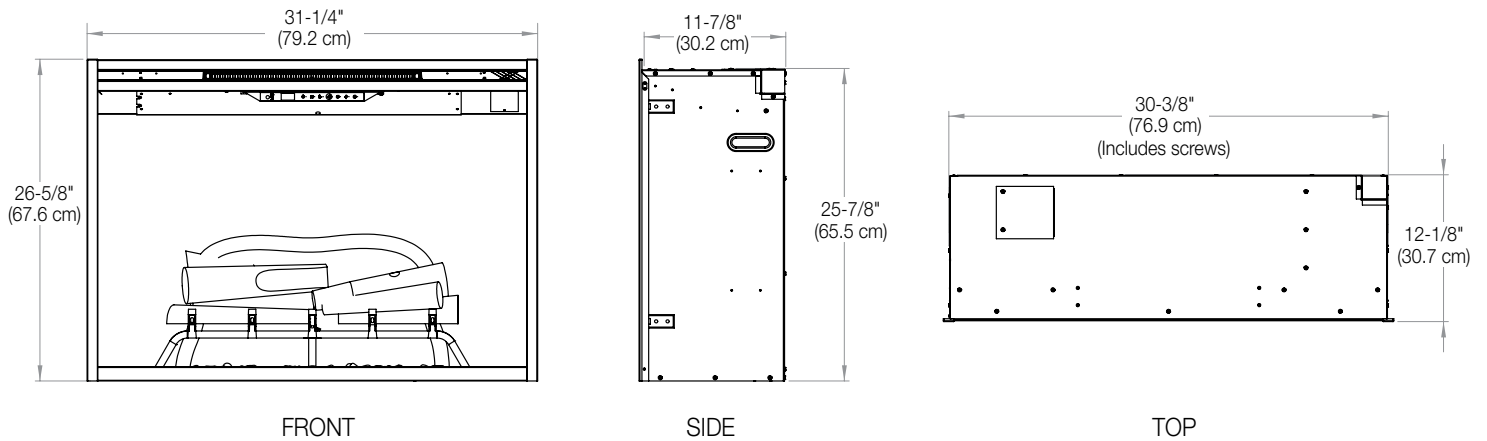

Accessories

30" Tempered Front Glass
Dimensions:
29-1/4" W x 22-1/8" H x 3/8" D
(74.0 cm x 56.1 cm x 1.1 cm)

30" Functional Doors with Tempered Glass
Dimensions:
33-3/4" W x 27-1/4" H x 1-1/4" D
(85.8 cm x 69.4 cm x 3.7 cm)

120 V | 1,375 W | 4,400 BTU
208 V | 1,975 W | 6,745 BTU
240 V | 2,575 W | 8,794 BTU

Mood-maker Remote
Customize the light color and intensity for a fireplace that reflects your personality.

Model #	Description	Lbs / Kg	UPC	Wty*	Carton Dimensions (WxHxD)		Cube	
					Inches	cm	ft³	m³
RBF30	30" Built-in Electric Firebox	67.7 / 30.7	781052 104747	2 yrs.	35-1/4 x 15 x 31-5/8	89.8 x 38.2 x 80.4	9.7	0.3
RBFPLUG	Plug Kit	0.6 / 0.3	781052 107656	1 yr.	7 x 3 x 4	17.8 x 7.6 x 10.2	0.05	0.00
RBFGLASS30	Single Glass Pane	22.1 / 10	781052 108004	1 yr.	35-5/8 x 29-1/4 x 4-1/4	90.4 x 74.2 x 10.6	2.6	0.07
RBFDOOR30	30" Glass Door	28.4 / 12.8	781052 108042	1 yr.	35-7/8 x 30-1/8 x 4-5/8	91.3 x 76.4 x 11.6	2.9	0.08

Specifications, finishes and dimensions are subject to change. *Limited warranty. ©2017 Dimplex North America Limited.

SE-328-R08-082817

Revillusion®

30" Built-in Electric Firebox

RBF30

Product Dimensions:

Framing Dimensions:

NOTE: The materials used for the finished surround must be cut to precise dimensions as the 1/2" (1.3 cm) self-trimming flange is only to create a finished appearance.

RBF30

A	B	C	D	E	F
12-1/2" (31.8 cm)	30-5/8" (77.8 cm)	26-1/4" (66.5 cm)	54-1/4" (137.8 cm)	38-1/2" (97.8 cm)	38-1/2" (97.8 cm)