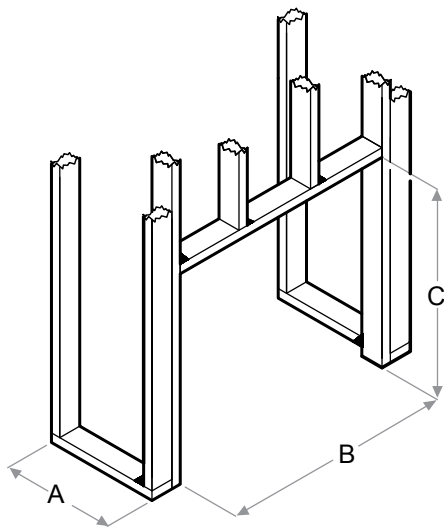

Accessories

30" Tempered Front Glass
Dimensions:
29-1/4" W x 22-1/8" H x 3/8" D
(74.0 cm x 56.1 cm x 1.1 cm)

30" Functional Doors with Tempered Glass
Dimensions:
33-3/4" W x 27-1/4" H x 1-1/4" D
(85.8 cm x 69.4 cm x 3.7 cm)

120 V | 1,375 W | 4,400 BTU
208 V | 1,975 W | 6,745 BTU
240 V | 2,575 W | 8,794 BTU

Mood-maker Remote
Customize the light color and intensity for a fireplace that reflects your personality.

Model #	Description	Lbs / Kg	UPC	Wty*	Carton Dimensions (WxHxD)		Cube	
					Inches	cm	ft³	m³
RBF30	30" Built-in Electric Firebox	67.7 / 30.7	781052 104747	2 yrs.	35-1/4 x 15 x 31-5/8	89.8 x 38.2 x 80.4	9.7	0.3
RBFPLUG	Plug Kit	0.6 / 0.3	781052 107656	1 yr.	7 x 3 x 4	17.8 x 7.6 x 10.2	0.05	0.00
RBFGLASS30	Single Glass Pane	22.1 / 10	781052 108004	1 yr.	35-5/8 x 29-1/4 x 4-1/4	90.4 x 74.2 x 10.6	2.6	0.07
RBFDOOR30	30" Glass Door	28.4 / 12.8	781052 108042	1 yr.	35-7/8 x 30-1/8 x 4-5/8	91.3 x 76.4 x 11.6	2.9	0.08

Specifications, finishes and dimensions are subject to change. *Limited warranty. ©2017 Dimplex North America Limited.

SE-328-R08-082817

Revillusion®

30" Built-in Electric Firebox

RBF30

Product Dimensions:

Framing Dimensions:

NOTE: The materials used for the finished surround must be cut to precise dimensions as the 1/2" (1.3 cm) self-trimming flange is only to create a finished appearance.

RBF30

A	B	C	D	E	F
12-1/2" (31.8 cm)	30-5/8" (77.8 cm)	26-1/4" (66.5 cm)	54-1/4" (137.8 cm)	38-1/2" (97.8 cm)	38-1/2" (97.8 cm)