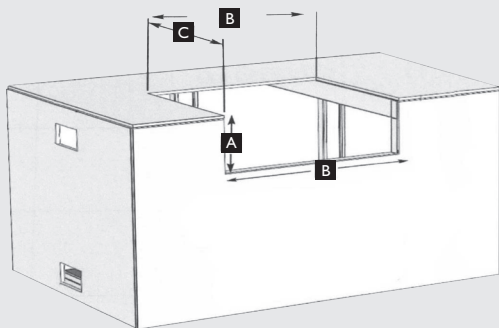

Cutout Specifications

GRILLS

	H	W	DEPTH
MODEL	A	B	C
BLZ-3PRO-LP	10 1/2	32 1/4	23 5/8
BLZ-3PRO-NG	10 1/2	32 1/4	23 5/8

PROFESSIONAL INSULATED JACKET (OPTIONAL)

MODEL	A	B	C
BLZ-3PRO-IJ	11 1/2	34 3/4	24 7/8