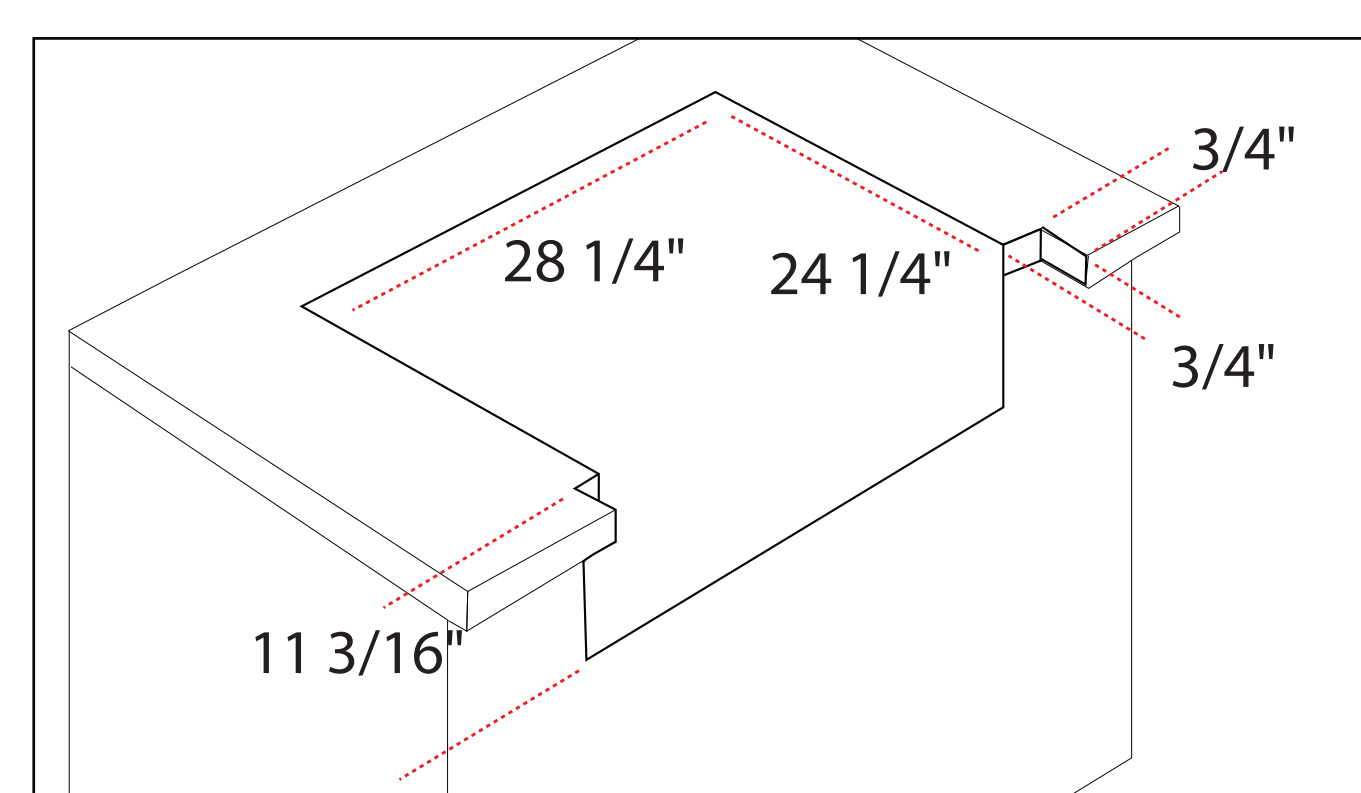

Blaze 30-inch LTE+ Gas Griddle

Model Number: **BLZ-GRIDDLE-LTE3-LP/NG**

Front View

Side View

Cutout View

Top View

Overall dimensions	Cutout dimensions
Width 30 1/8"	Width 28 1/4"
Depth 28 1/4"	Depth 24 1/4"
Height 16 5/16"	Height 11 3/16"