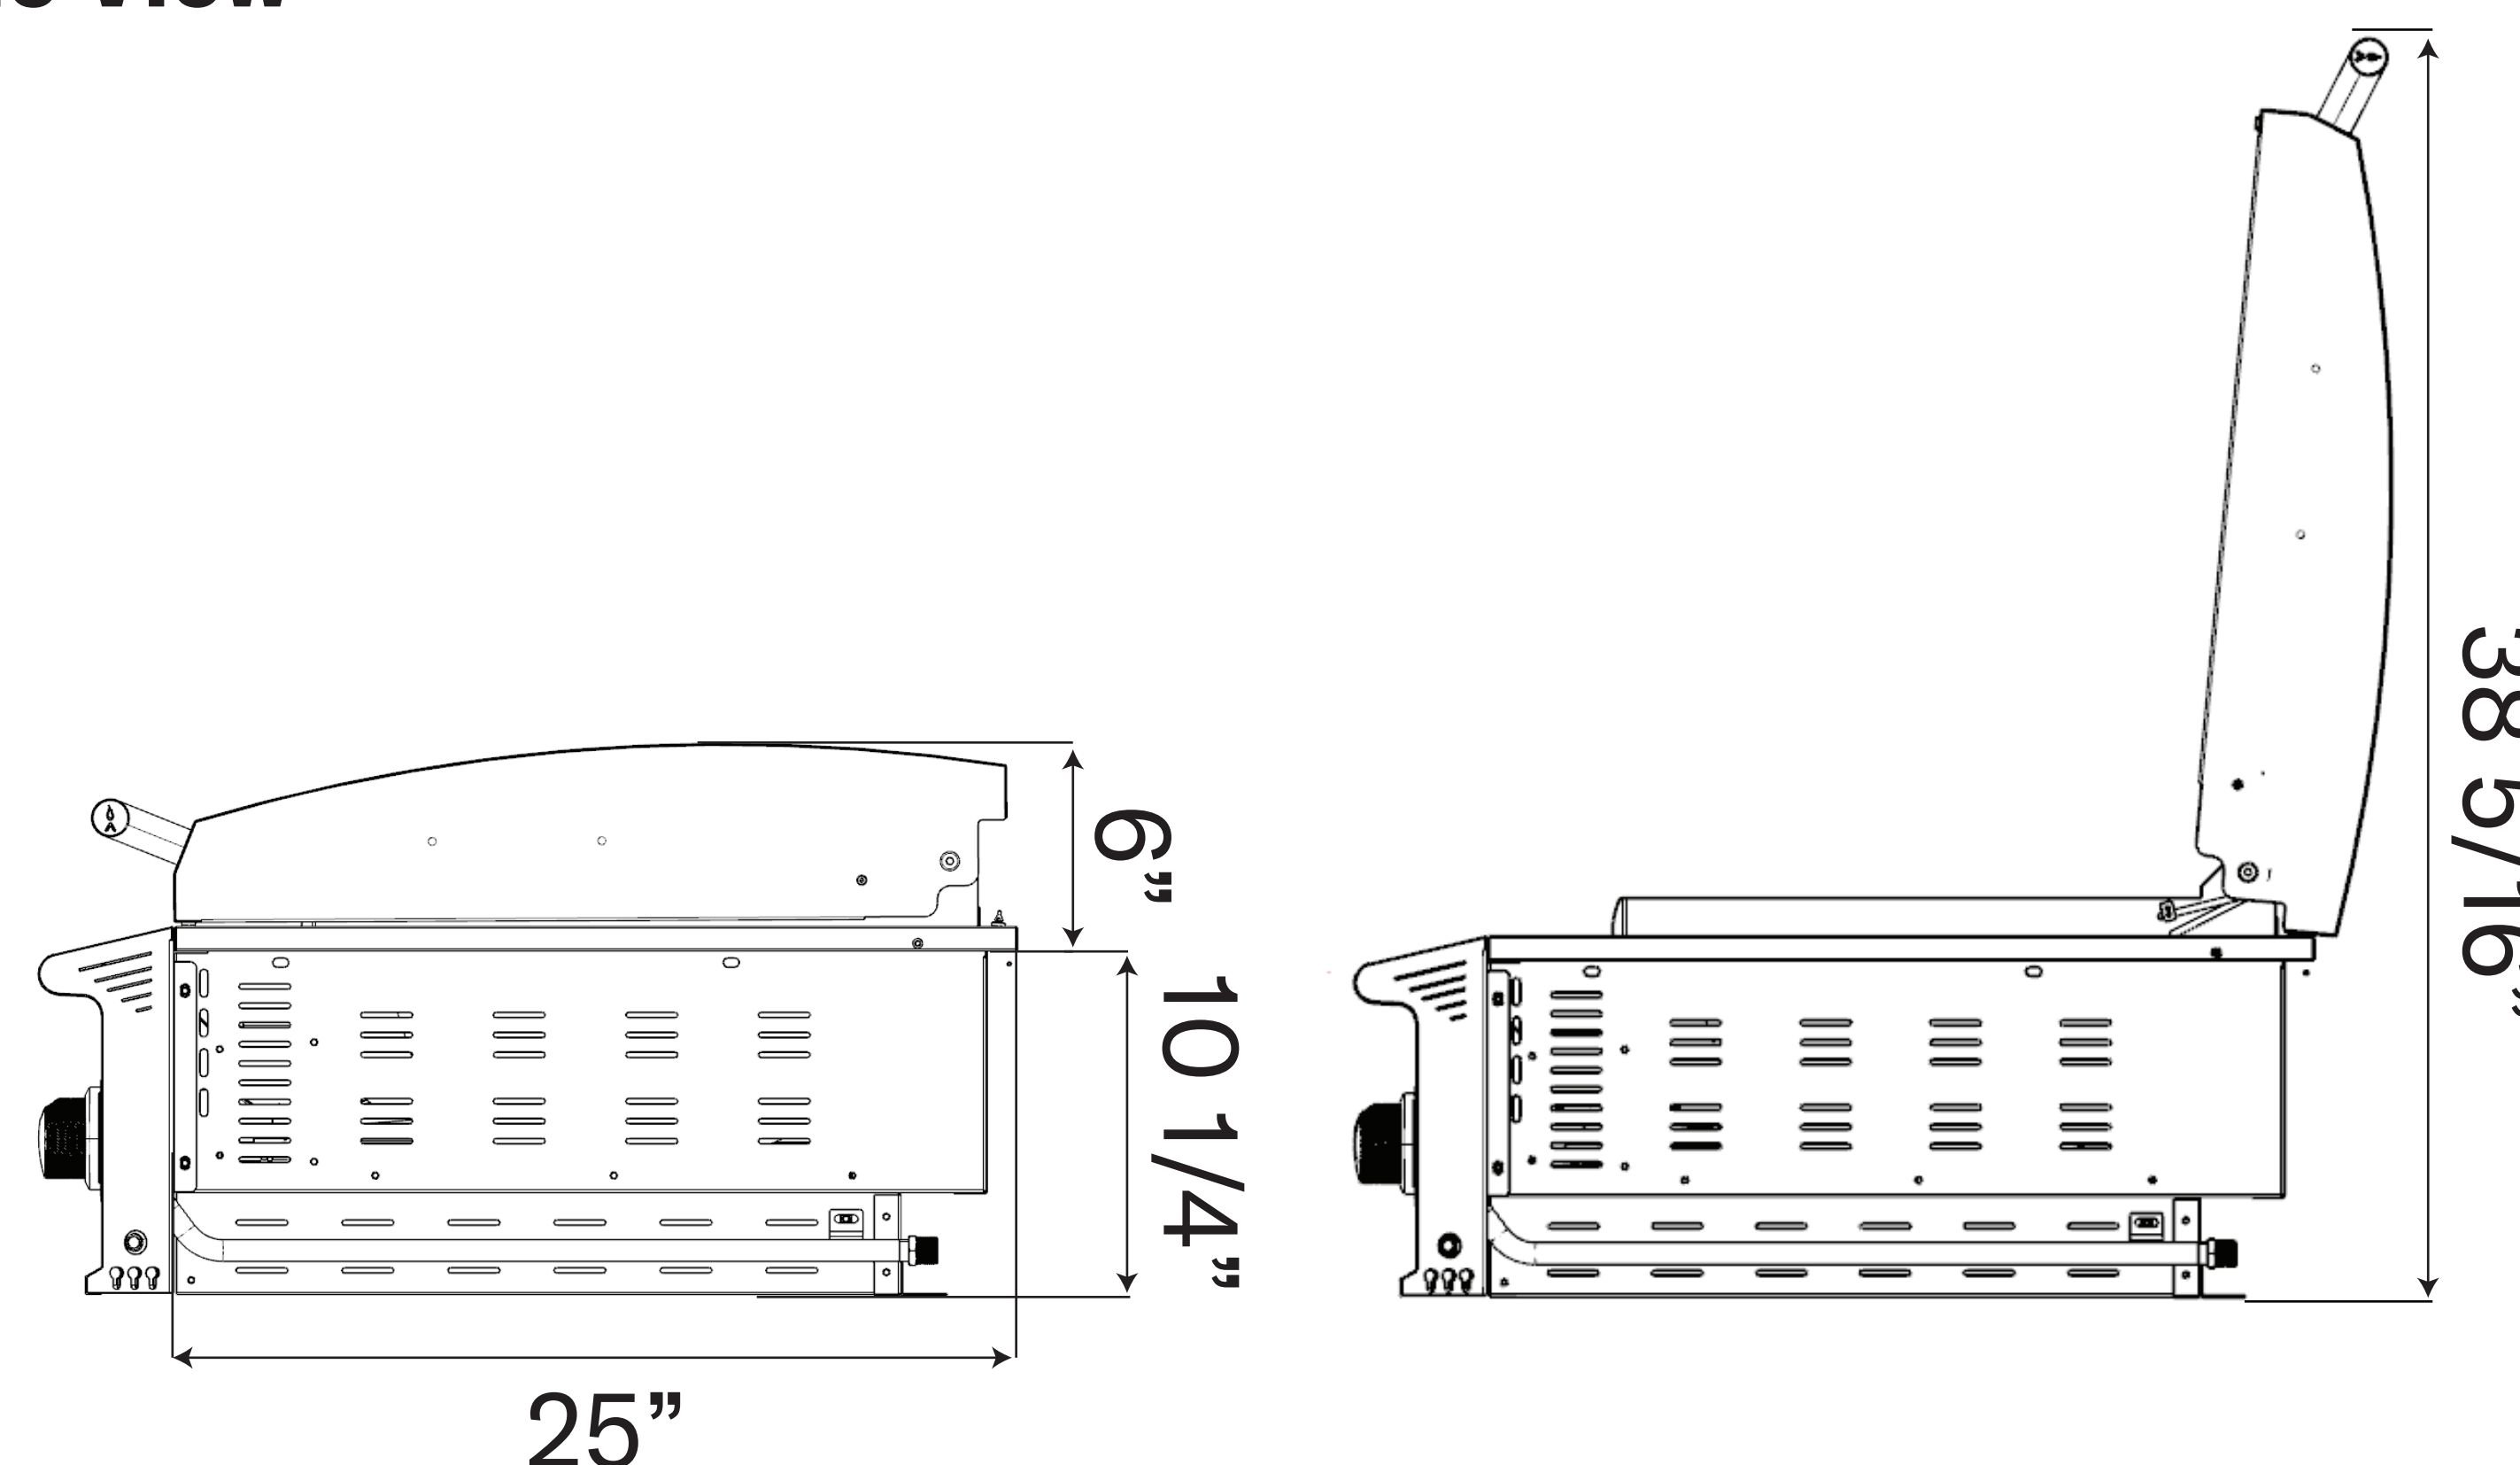

Blaze 30-inch LTE+ Gas Griddle

Model Number: **BLZ-GRIDDLE-LTE3-LP/NG**

Front View

Side View

Cutout View

Top View

Overall dimensions	Cutout dimensions
Width 30 1/8"	Width 28 1/4"
Depth 28 1/4"	Depth 24 1/4"
Height 16 5/16"	Height 11 3/16"