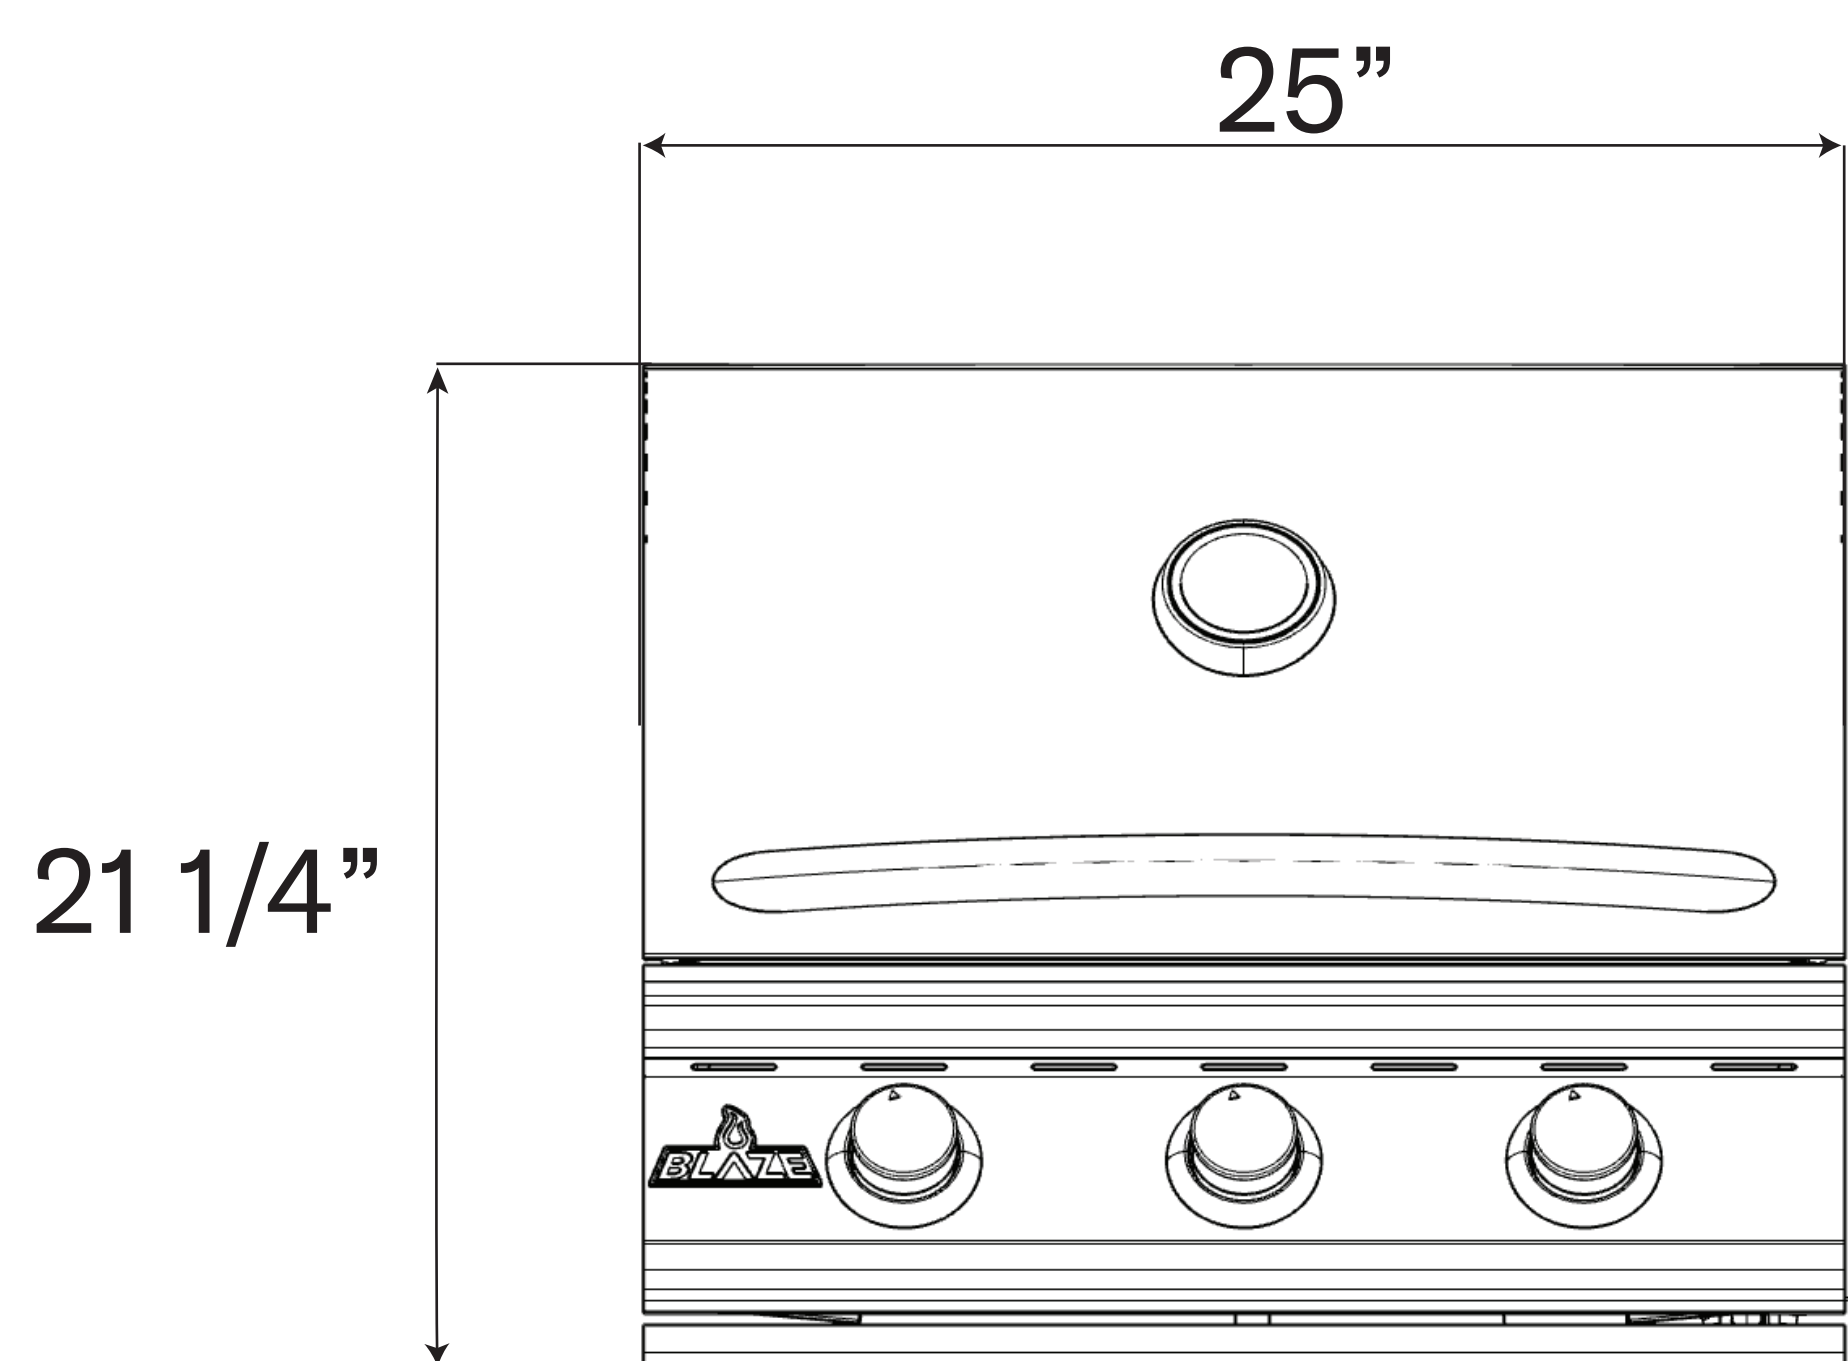

Blaze 25-inch BCM Gas Grill

Model Number: **BLZ-3BCM-LP/NG**

Front View

Side View

Cutout View

Top View

Overall dimensions	Cutout dimensions
Width 25"	Width 23 1/4"
Depth 25 3/4"	Depth 21 1/4"
Height 21 1/4"	Height 8 1/2"