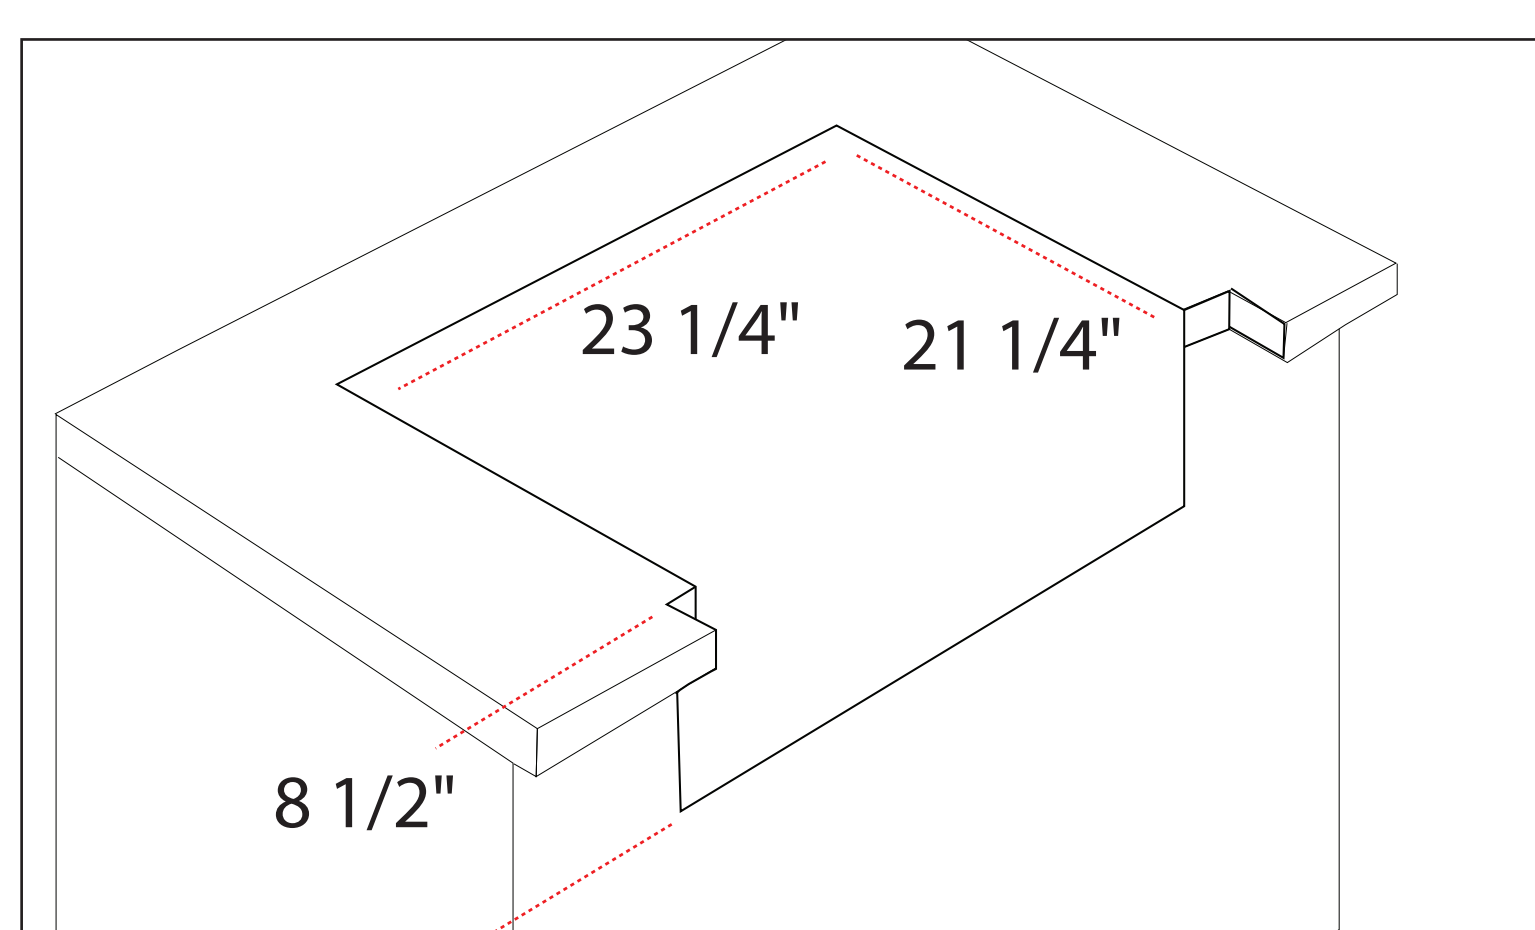

Blaze 25-inch BCM Gas Grill

Model Number: **BLZ-3BCM-LP/NG**

Front View

Side View

Cutout View

Top View

Overall dimensions	Cutout dimensions
Width 25"	Width 23 1/4"
Depth 25 3/4"	Depth 21 1/4"
Height 21 1/4"	Height 8 1/2"