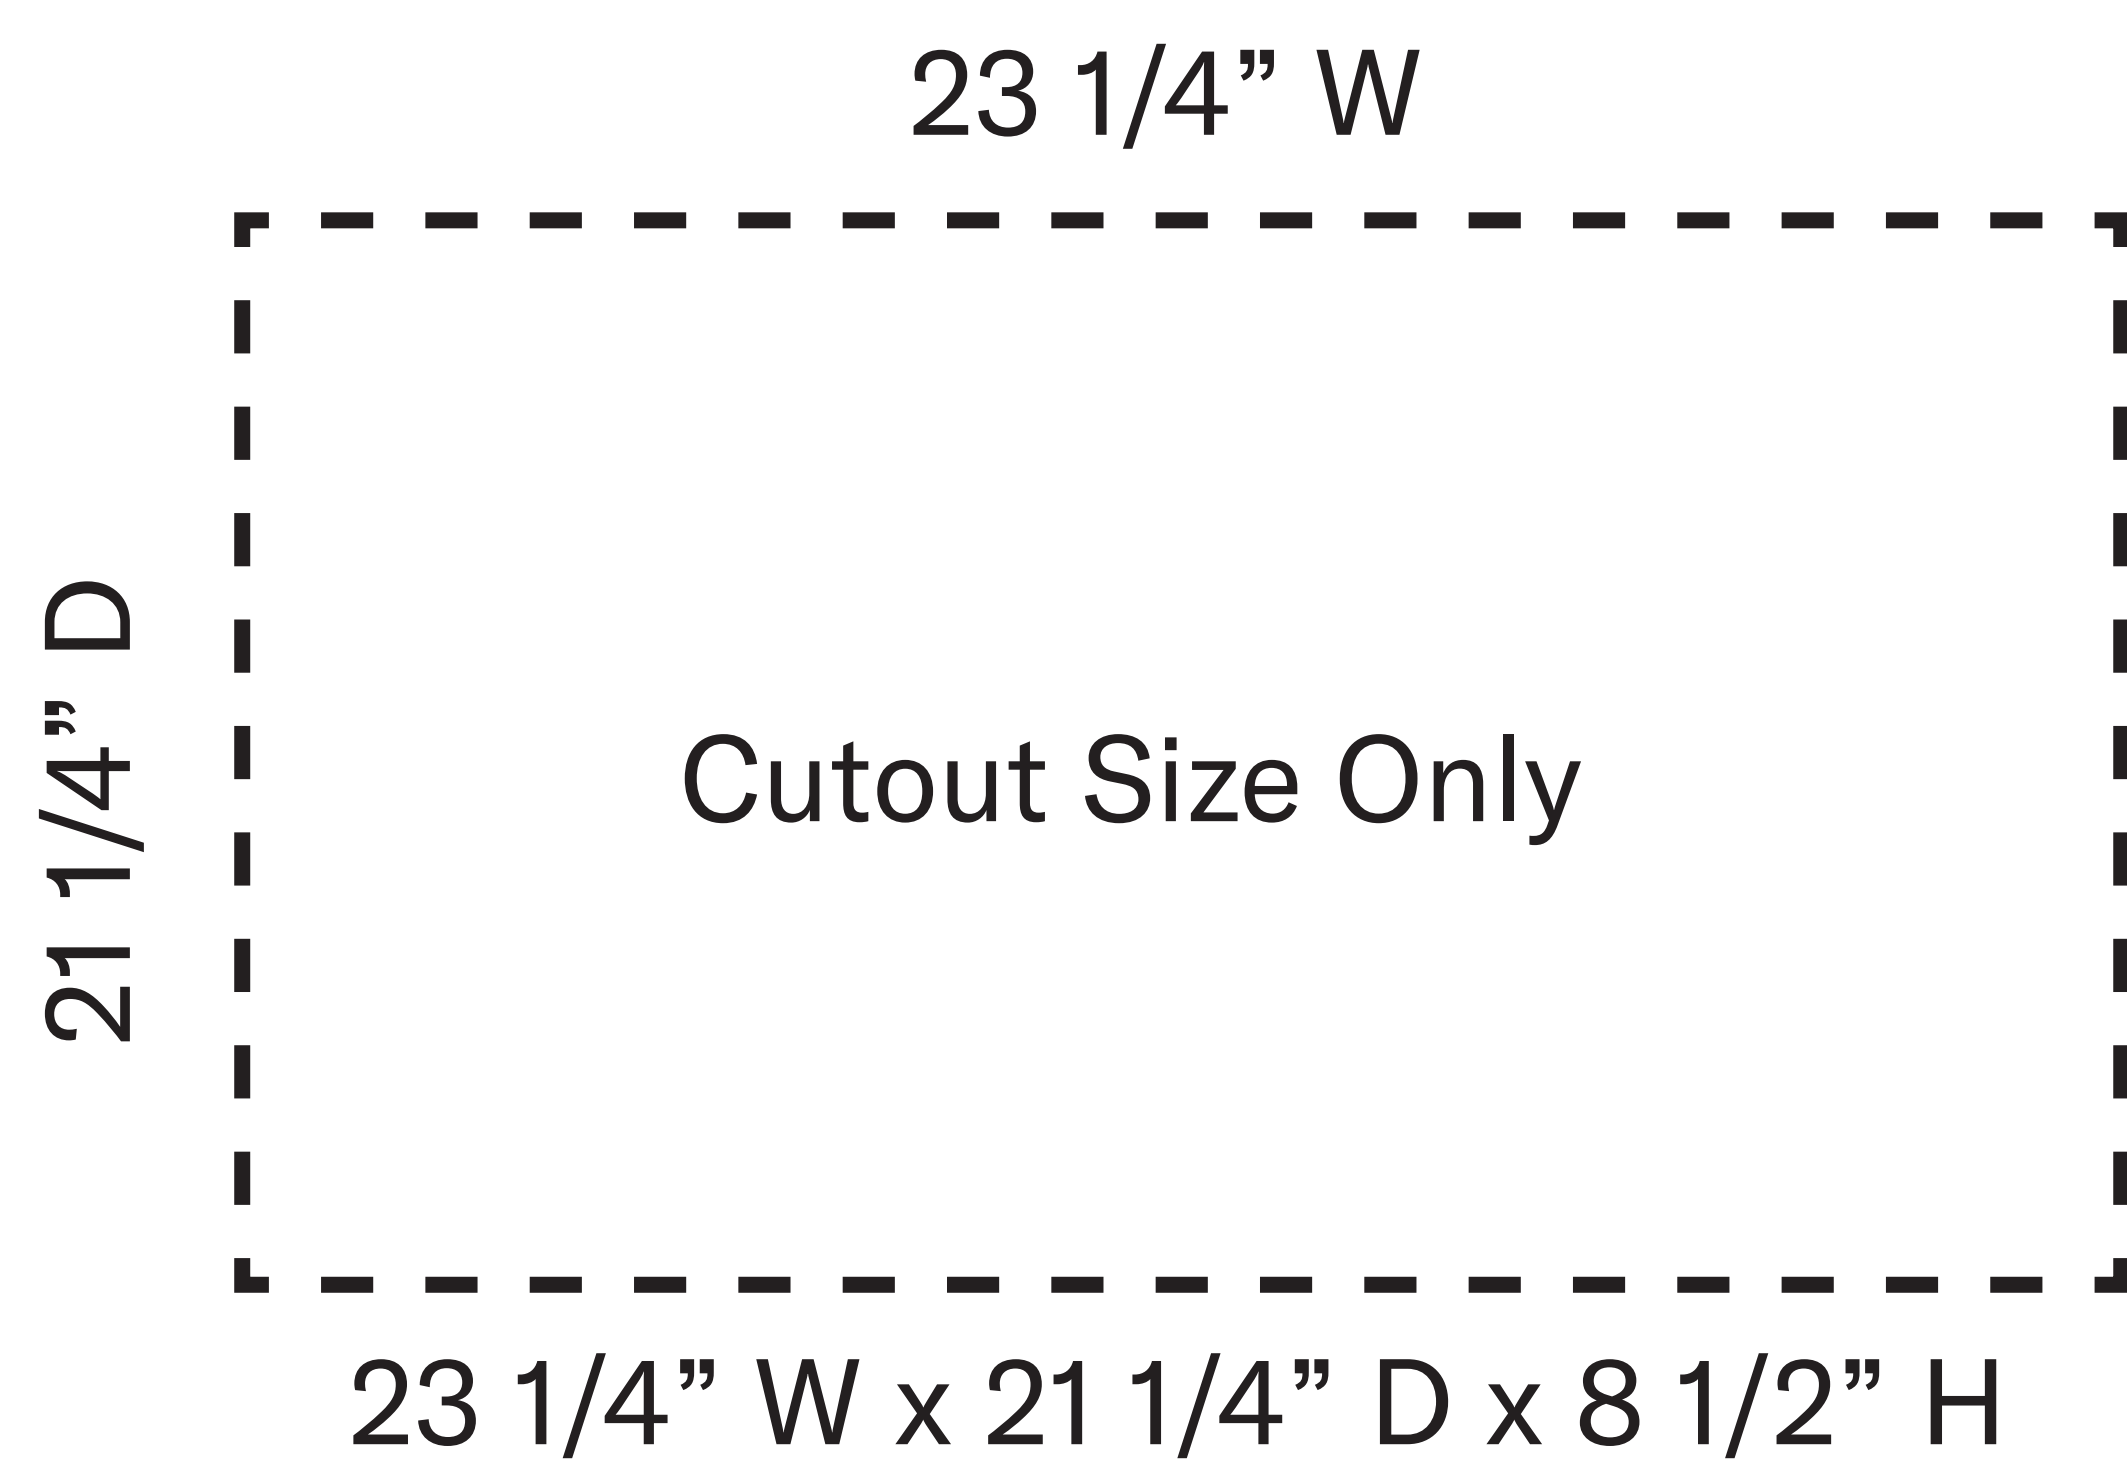

Blaze 25-inch BCM Gas Grill

Model Number: **BLZ-3BCM-LP/NG**

Front View

Side View

Cutout View

Top View

Overall dimensions	Cutout dimensions
Width 25"	Width 23 1/4"
Depth 25 3/4"	Depth 21 1/4"
Height 21 1/4"	Height 8 1/2"