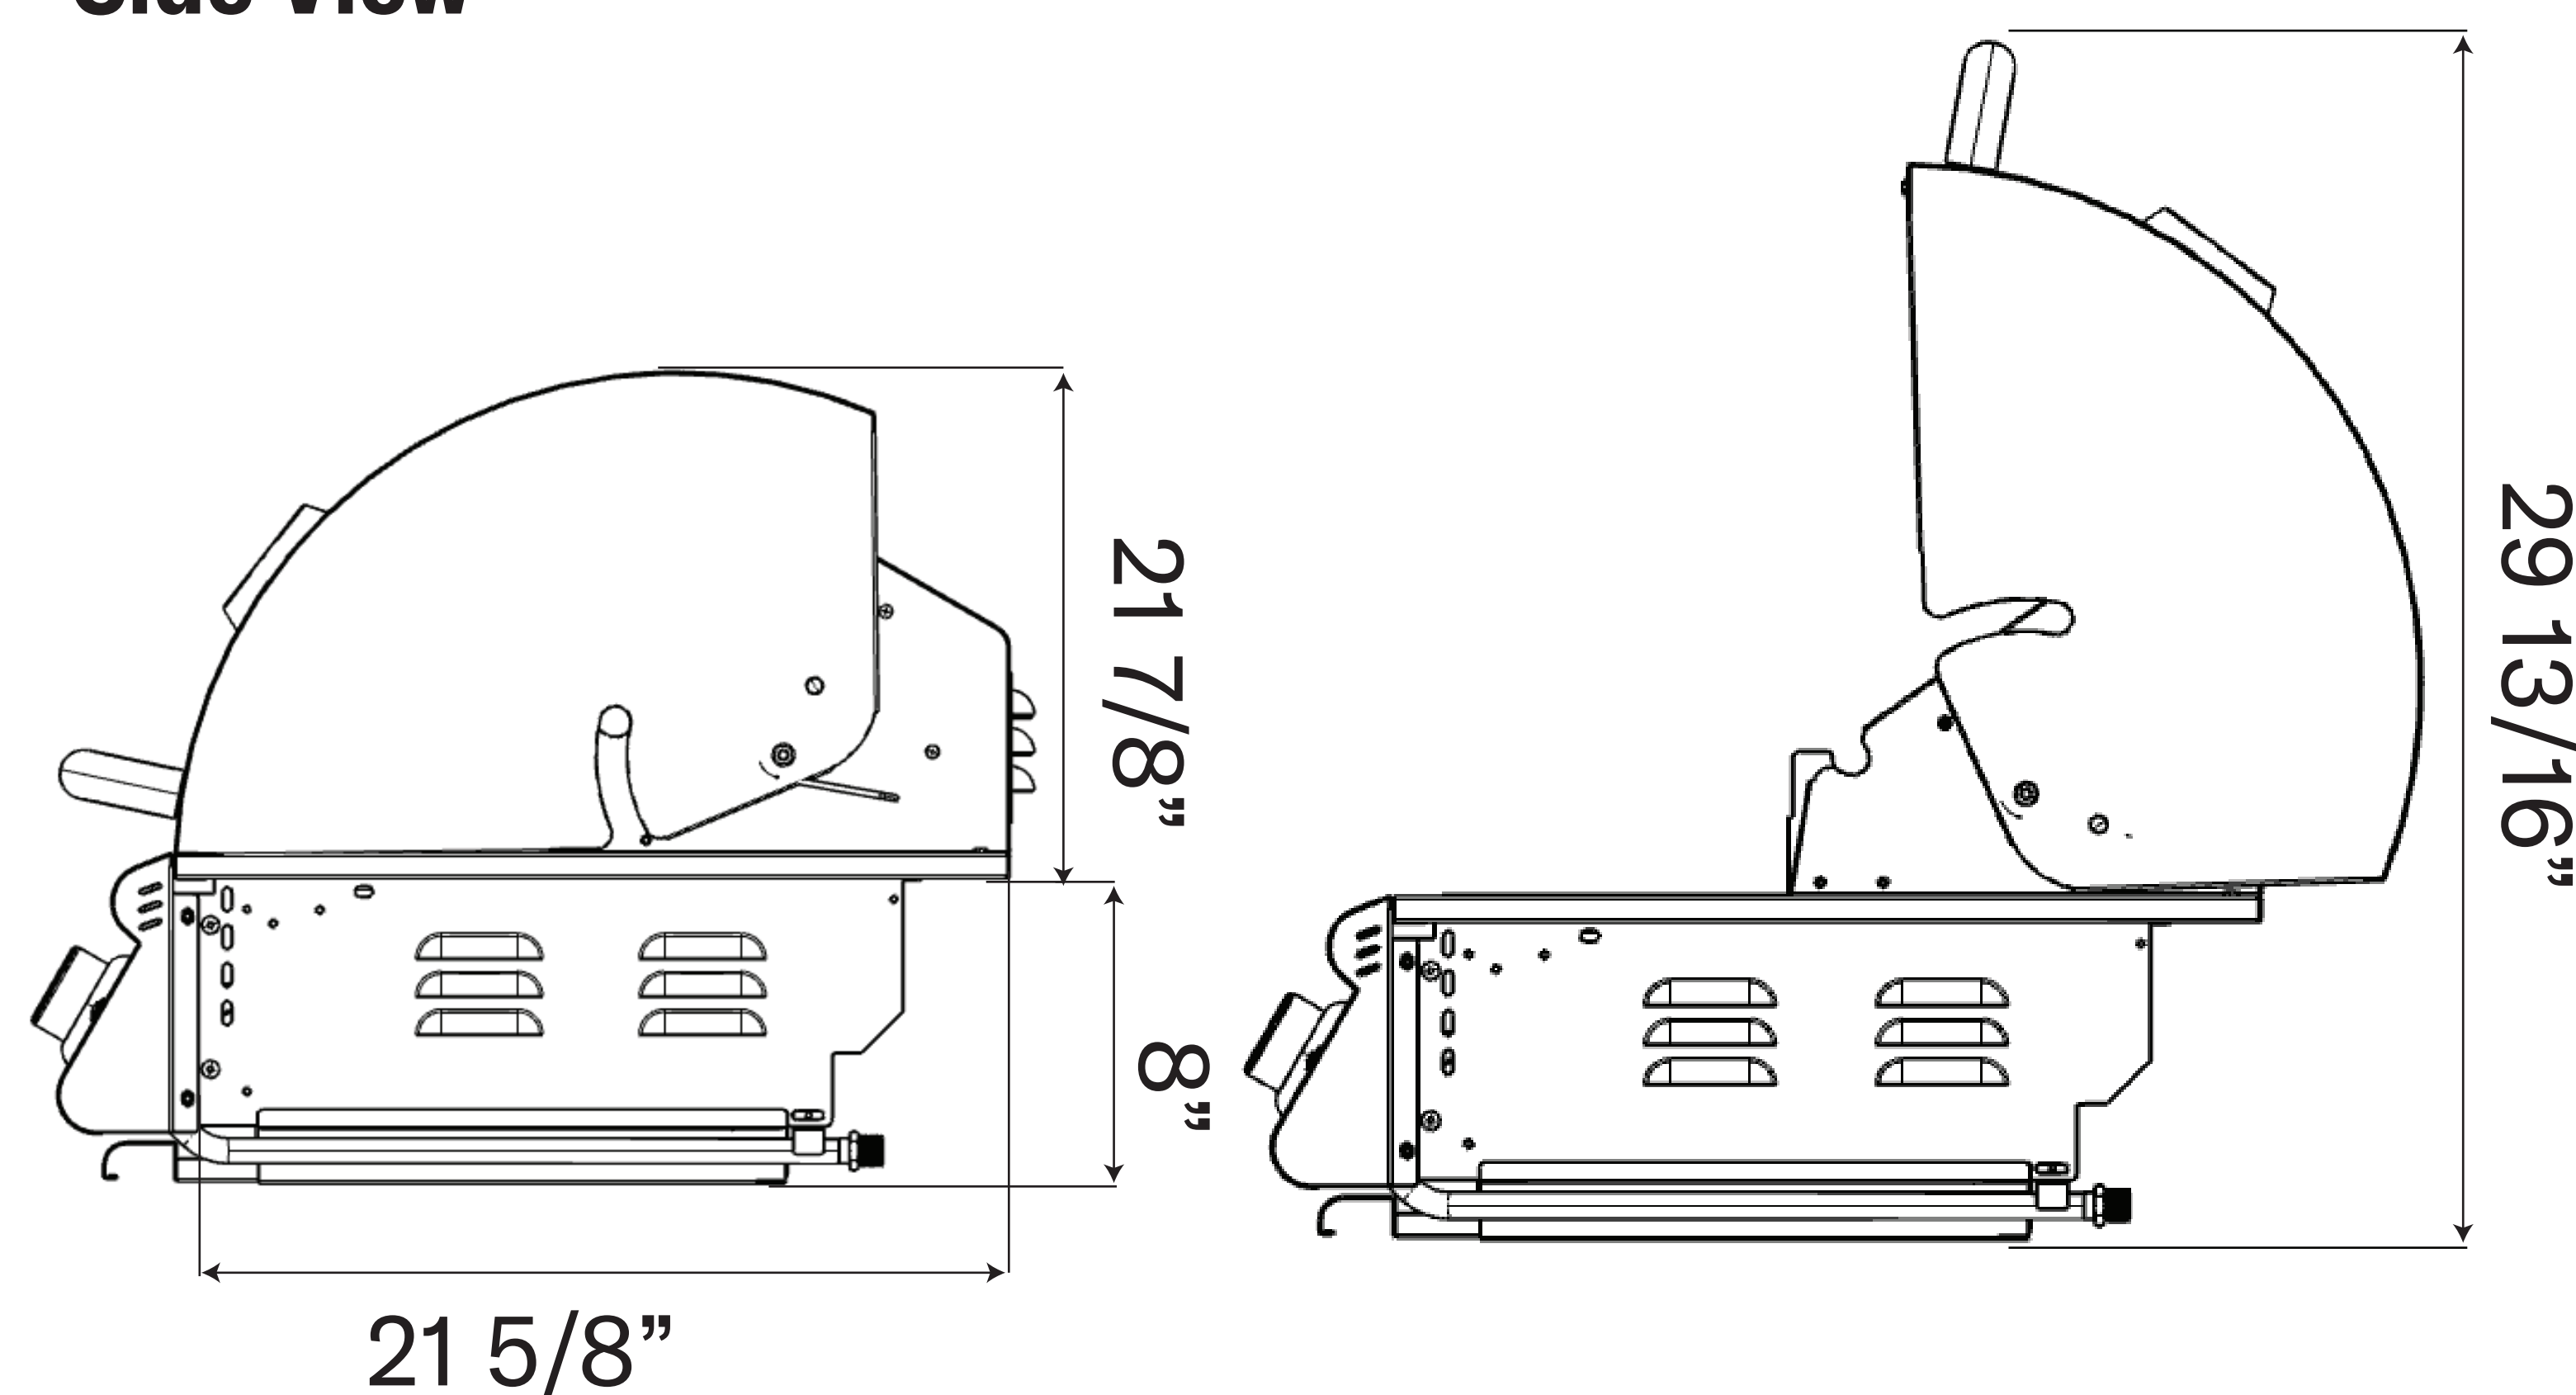

Blaze 25-inch BCM Gas Grill

Model Number: **BLZ-3BCM-LP/NG**

Front View

Side View

Cutout View

Top View

Overall dimensions	Cutout dimensions
Width 25"	Width 23 1/4"
Depth 25 3/4"	Depth 21 1/4"
Height 21 1/4"	Height 8 1/2"