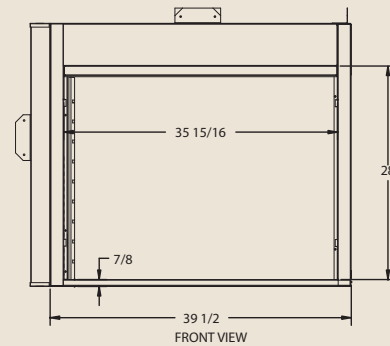

A Brand of Monessen Hearth Systems Co.
149 Cleveland Drive, Paris, Kentucky 40361

www.monessenhearth.com

To avoid personal injury or property damage, the product described by this brochure must be installed, operated and maintained in strict compliance with the instructions packaged with the product and all applicable building or fire codes. Contact local building or fire officials about restrictions and installation inspection requirements. All photographs and drawings on this brochure are for illustrative purposes only and are not intended for, nor should they be used as a substitute for the instructions packaged with the unit. Appearance and specifications of the product are subject to change without notice. © 2009 Monessen Hearth Systems Co.