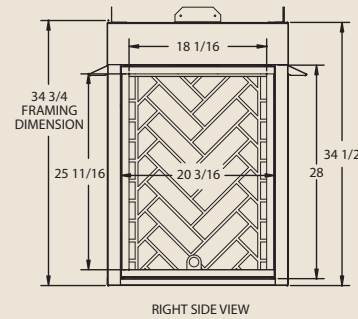

A Brand of Monessen Hearth Systems Co.
149 Cleveland Drive, Paris, Kentucky 40361

www.monessenhearth.com

To avoid personal injury or property damage, the product described by this brochure must be installed, operated and maintained in strict compliance with the instructions packaged with the product and all applicable building or fire codes. Contact local building or fire officials about restrictions and installation inspection requirements. All photographs and drawings on this brochure are for illustrative purposes only and are not intended for, nor should they be used as a substitute for the instructions packaged with the unit. Appearance and specifications of the product are subject to change without notice. © 2009 Monessen Hearth Systems Co.