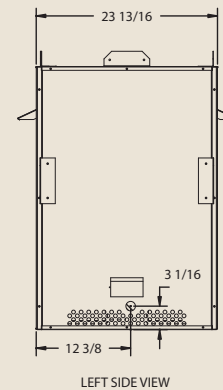

PRODUCT SPECIFICATIONS
Peninsula (LPF36) Designer Vent Free Firebox

INTERIOR DIMENSIONS

Side opening width: 35 15/16"

Front opening height: 28"

Fire depth from side: 22 13/16"

TECHNICAL INFORMATION

Clearance to Fireplace: Zero

CSA Design Certified

FIELD INSTALLED ACCESSORIES

Variable Thermostat Controlled Forced Air Blower

Brass Hood

A Brand of Monessen Hearth Systems Co.
149 Cleveland Drive, Paris, Kentucky 40361

www.monessenhearth.com

To avoid personal injury or property damage, the product described by this brochure must be installed, operated and maintained in strict compliance with the instructions packaged with the product and all applicable building or fire codes. Contact local building or fire officials about restrictions and installation inspection requirements. All photographs and drawings on this brochure are for illustrative purposes only and are not intended for, nor should they be used as a substitute for the instructions packaged with the unit. Appearance and specifications of the product are subject to change without notice. © 2009 Monessen Hearth Systems Co.