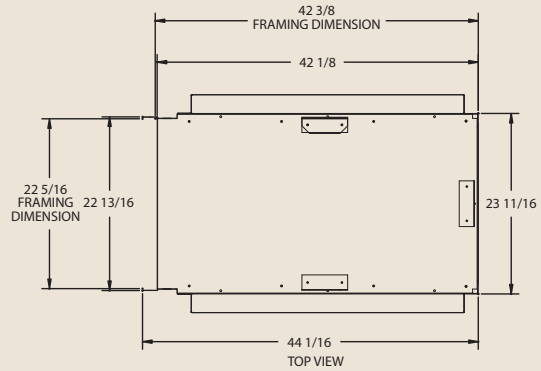

A Brand of Monessen Hearth Systems Co.
149 Cleveland Drive, Paris, Kentucky 40361

www.monessenhearth.com

To avoid personal injury or property damage, the product described by this brochure must be installed, operated and maintained in strict compliance with the instructions packaged with the product and all applicable building or fire codes. Contact local building or fire officials about restrictions and installation inspection requirements. All photographs and drawings on this brochure are for illustrative purposes only and are not intended for, nor should they be used as a substitute for the instructions packaged with the unit. Appearance and specifications of the product are subject to change without notice. © 2009 Monessen Hearth Systems Co.