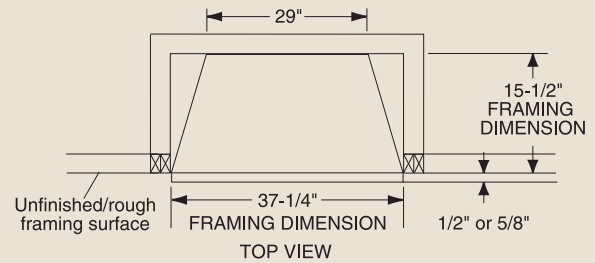

A Brand of Monessen Hearth Systems Co.
149 Cleveland Drive, Paris, Kentucky 40361

www.monessenhearth.com

To avoid personal injury or property damage, the product described by this brochure must be installed, operated and maintained in strict compliance with the instructions packaged with the product and all applicable building or fire codes. Contact local building or fire officials about restrictions and installation inspection requirements. All photographs and drawings on this brochure are for illustrative purposes only and are not intended for, nor should they be used as a substitute for the instructions packaged with the unit. Appearance and specifications of the product are subject to change without notice. © 2007 Monessen Hearth Systems Co.