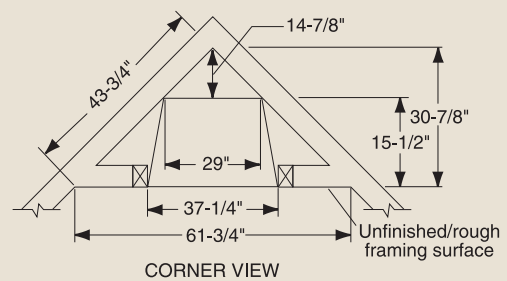

A Brand of Monessen Hearth Systems Co.
149 Cleveland Drive, Paris, Kentucky 40361

www.monessenhearth.com

To avoid personal injury or property damage, the product described by this brochure must be installed, operated and maintained in strict compliance with the instructions packaged with the product and all applicable building or fire codes. Contact local building or fire officials about restrictions and installation inspection requirements. All photographs and drawings on this brochure are for illustrative purposes only and are not intended for, nor should they be used as a substitute for the instructions packaged with the unit. Appearance and specifications of the product are subject to change without notice. © 2007 Monessen Hearth Systems Co.