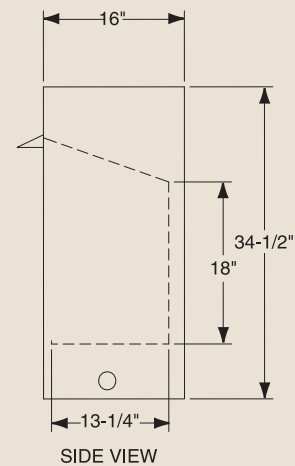

A Brand of Monessen Hearth Systems Co.
149 Cleveland Drive, Paris, Kentucky 40361

www.monessenhearth.com

To avoid personal injury or property damage, the product described by this brochure must be installed, operated and maintained in strict compliance with the instructions packaged with the product and all applicable building or fire codes. Contact local building or fire officials about restrictions and installation inspection requirements. All photographs and drawings on this brochure are for illustrative purposes only and are not intended for, nor should they be used as a substitute for the instructions packaged with the unit. Appearance and specifications of the product are subject to change without notice. © 2007 Monessen Hearth Systems Co.