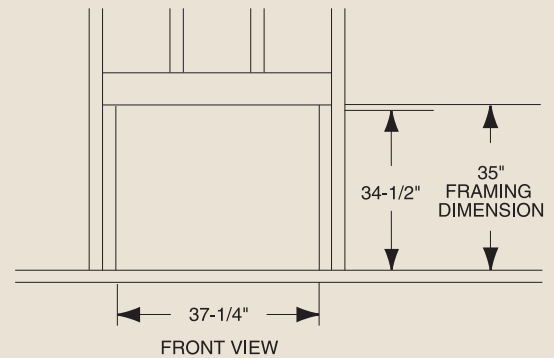

A Brand of Monessen Hearth Systems Co.
149 Cleveland Drive, Paris, Kentucky 40361

www.monessenhearth.com

To avoid personal injury or property damage, the product described by this brochure must be installed, operated and maintained in strict compliance with the instructions packaged with the product and all applicable building or fire codes. Contact local building or fire officials about restrictions and installation inspection requirements. All photographs and drawings on this brochure are for illustrative purposes only and are not intended for, nor should they be used as a substitute for the instructions packaged with the unit. Appearance and specifications of the product are subject to change without notice. © 2007 Monessen Hearth Systems Co.