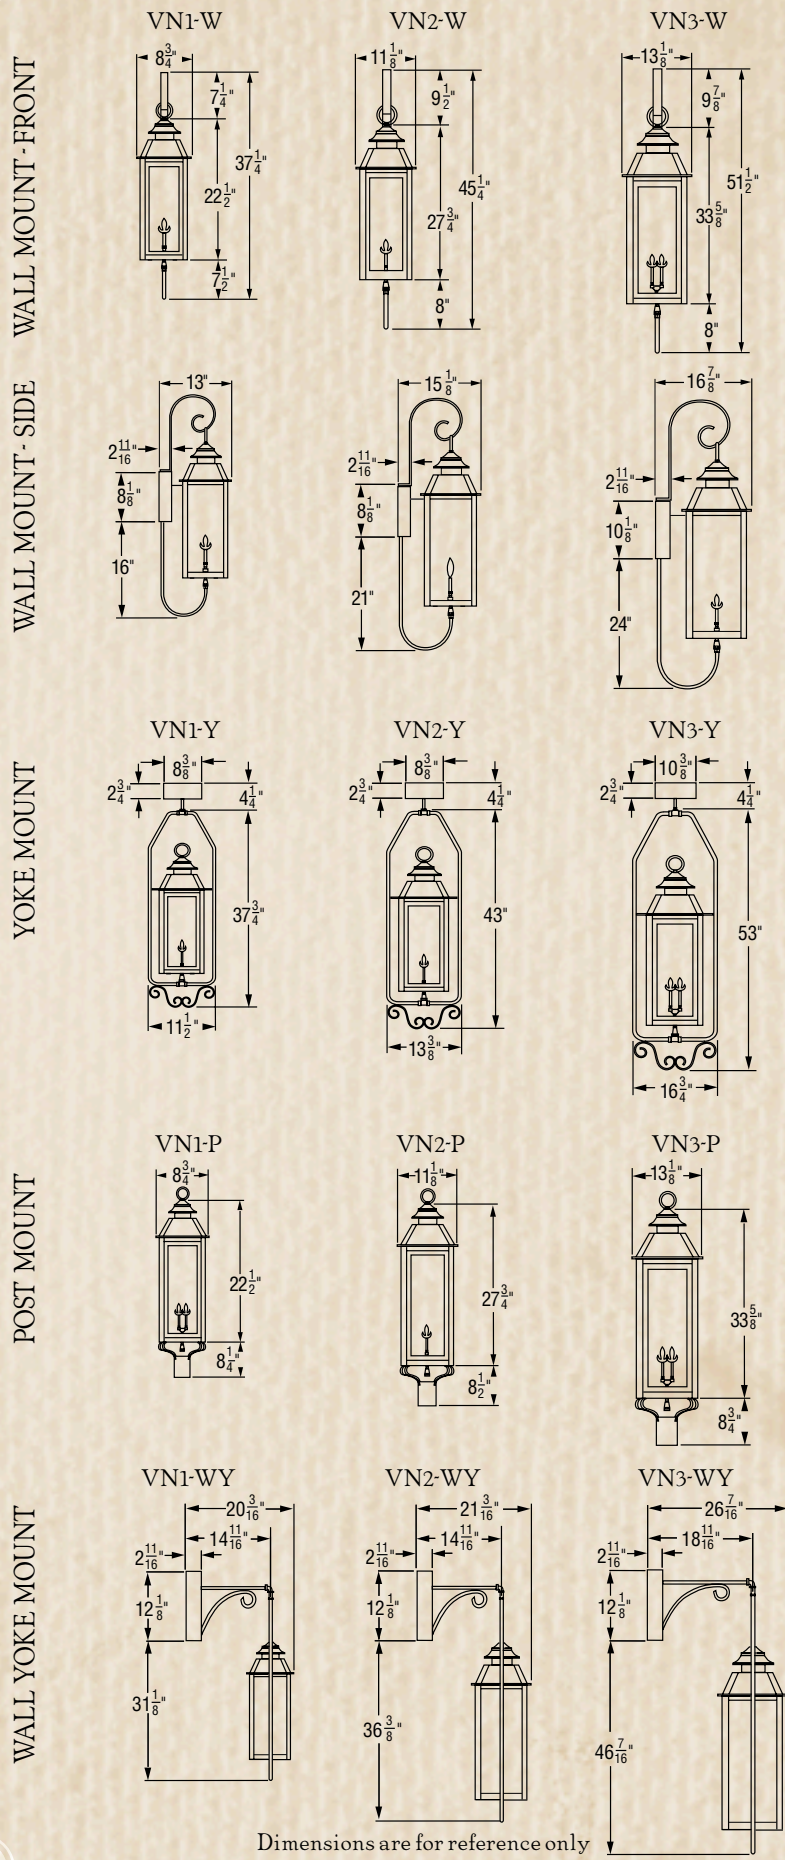

# VULCAN

**LEGENDARY  
LIGHTING®**

1016 NORTH FLOWOOD DRIVE  
FLOWOOD, MS 39232  
1-800-350-5361 FAX 601-932-0232  
www.legendarylighing.com

Dimensions are for reference only