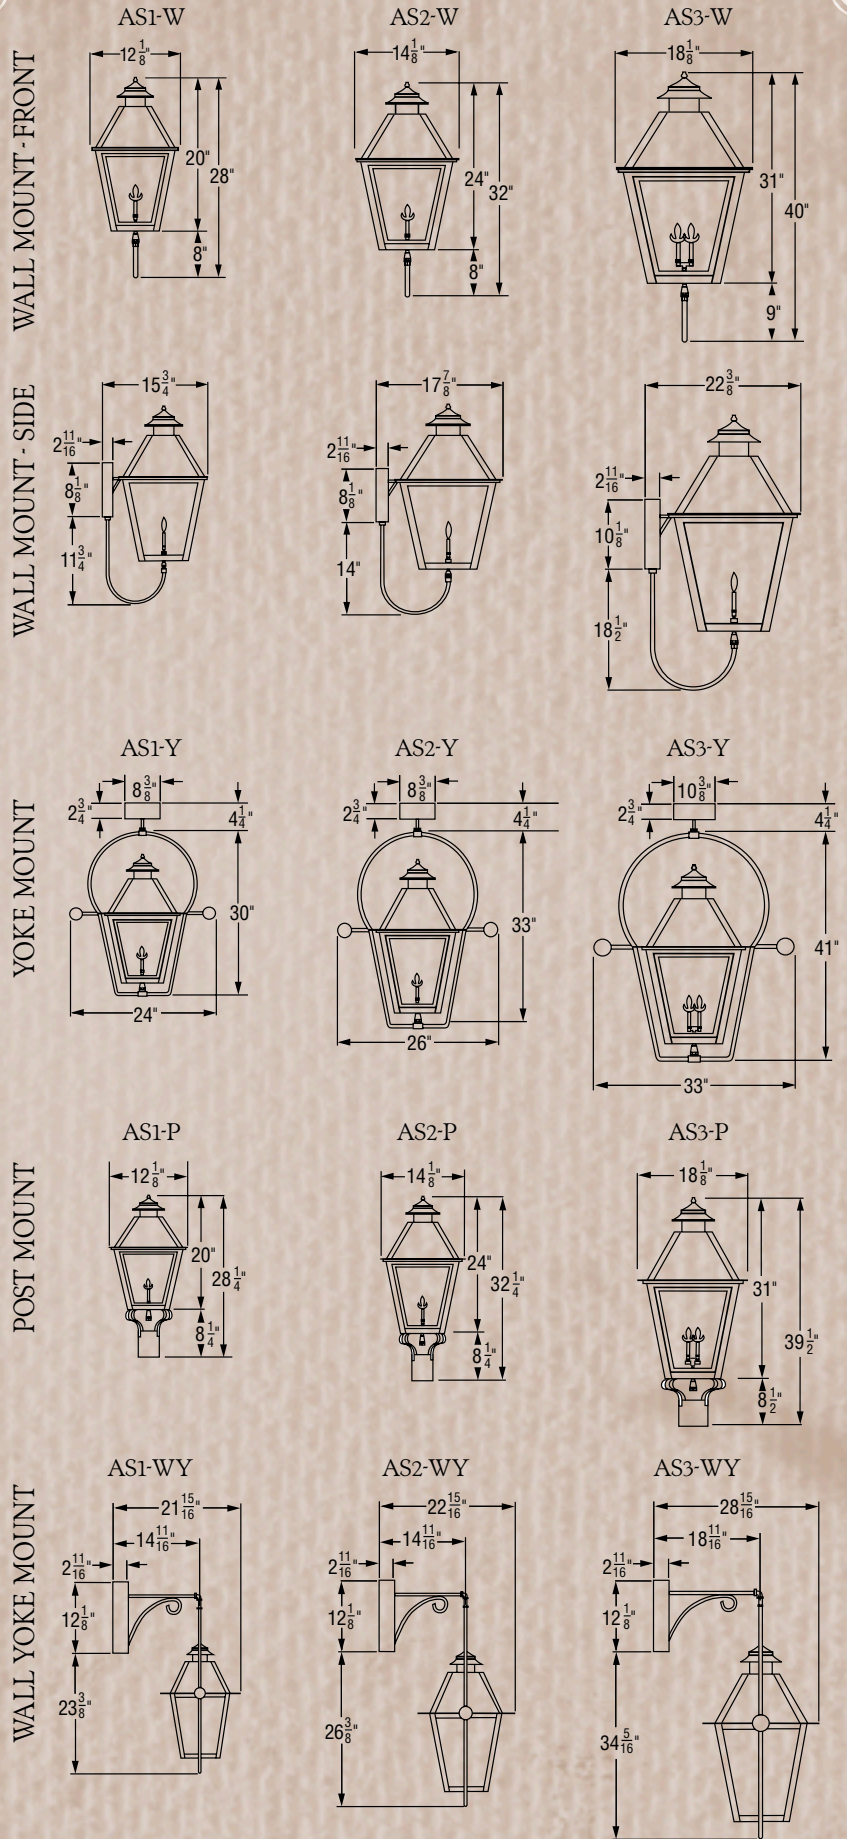

# ATLAS

LEGENDARY  
LIGHTING®

1016 NORTH FLOWOOD DRIVE  
FLOWOOD, MS 39232  
1-800-350-5361 FAX 601-932-0232  
www.legendarylighing.com

Dimensions are for reference only